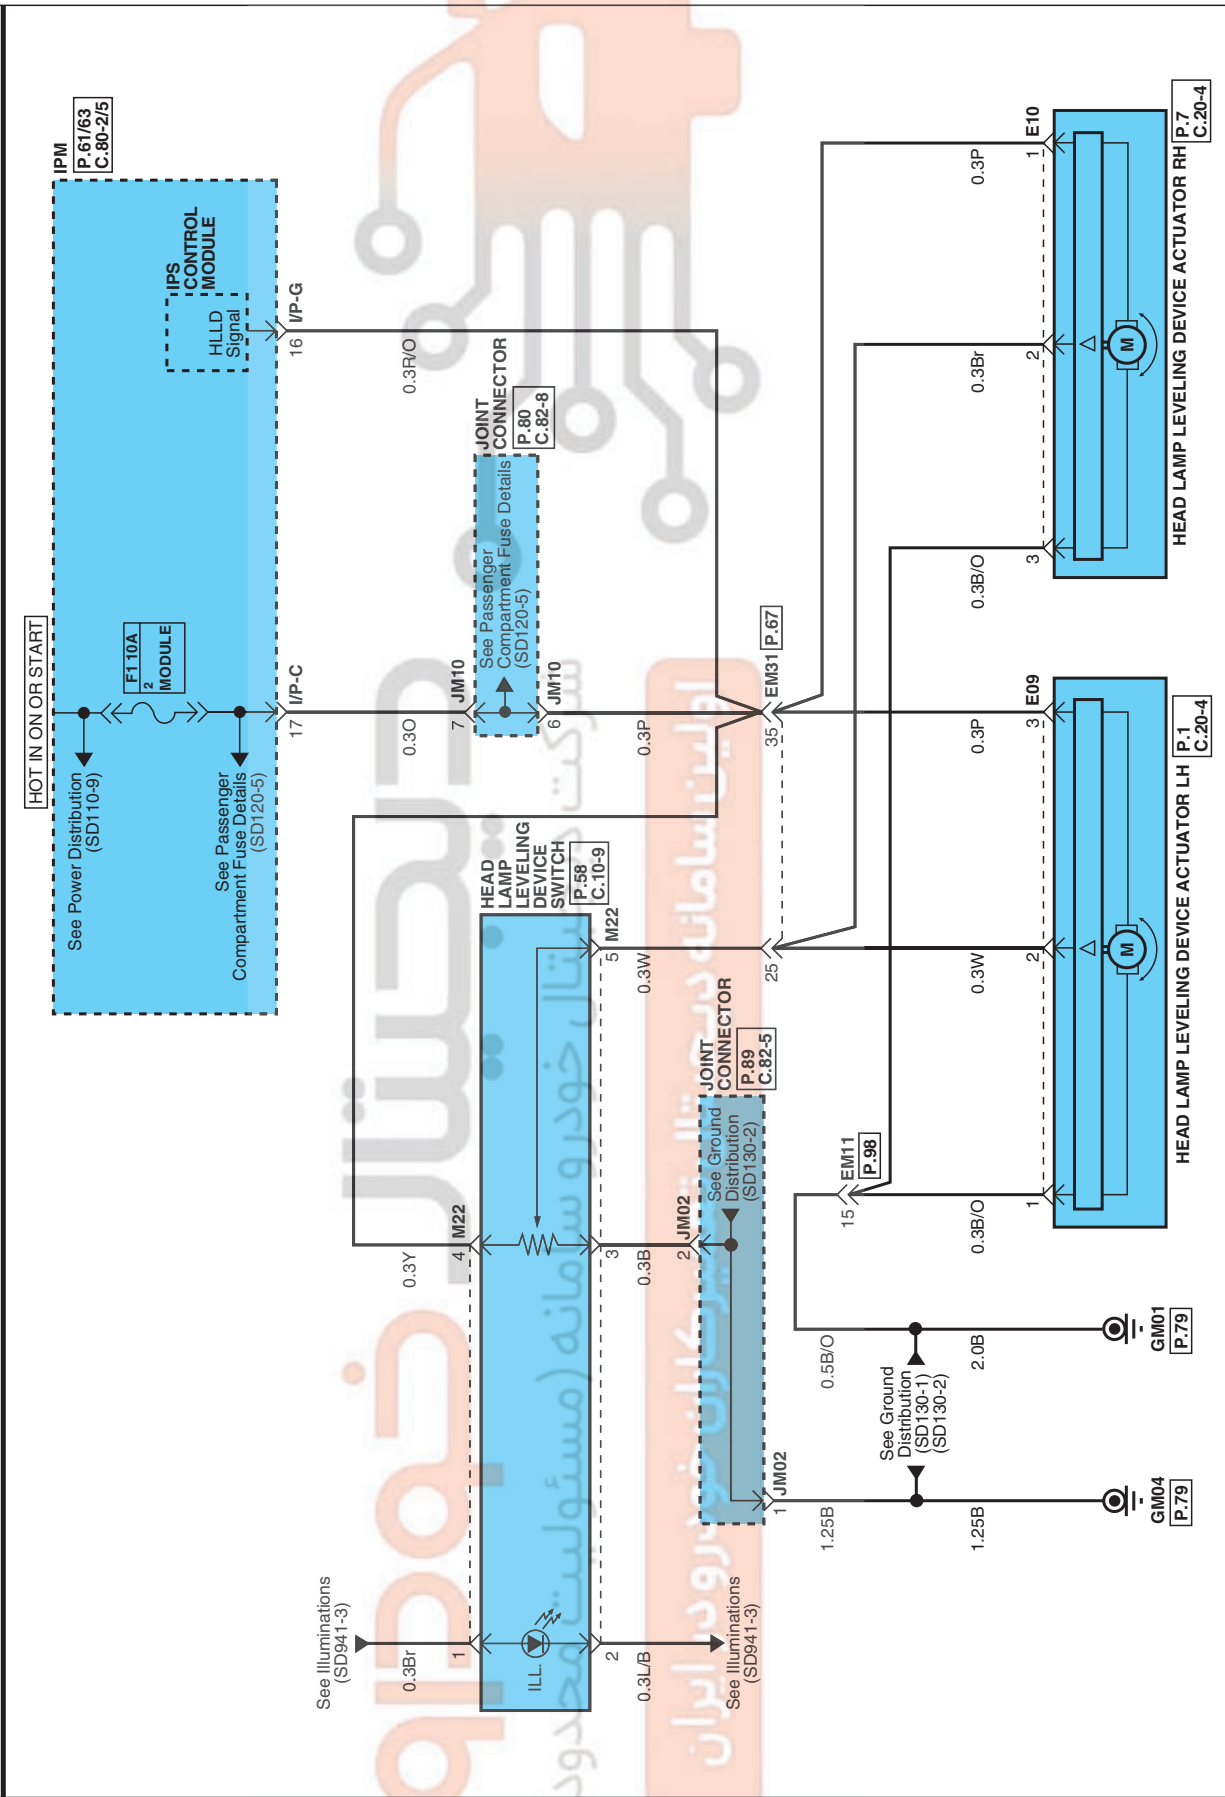

HEAD LAMP LEVELING DEVICE (HLLD) SYSTEM

EE3B3803

Head Lamp Leveling Device (HLLD) System (1)

SD922-3

EVGSD1292ZCL