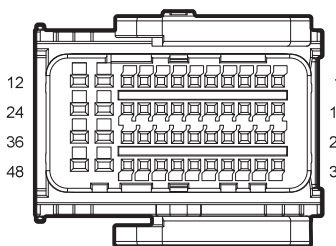

F01 BCM C2

I1_MF Main Harness to Body Harness 1

I1_MR Main Harness to Roof Harness

I1_RM Roof Harness to Main Harness 1

شرکت دیجیتال خودرو (مسئولیت محدود)

اولین سامانه دیجیتال تعمیرکاران خودرو در ایران