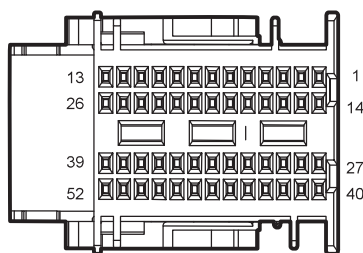

M05 BCM C1

I1_MF Main Harness to Body Harness 1

I1_MR Main Harness to Roof Harness

I1_RM Roof Harness to Main Harness 1

شرکت دیجیتال خودرو (مسئولیت محدود)

اولین سامانه دیجیتال تعمیرکاران خودرو در ایران