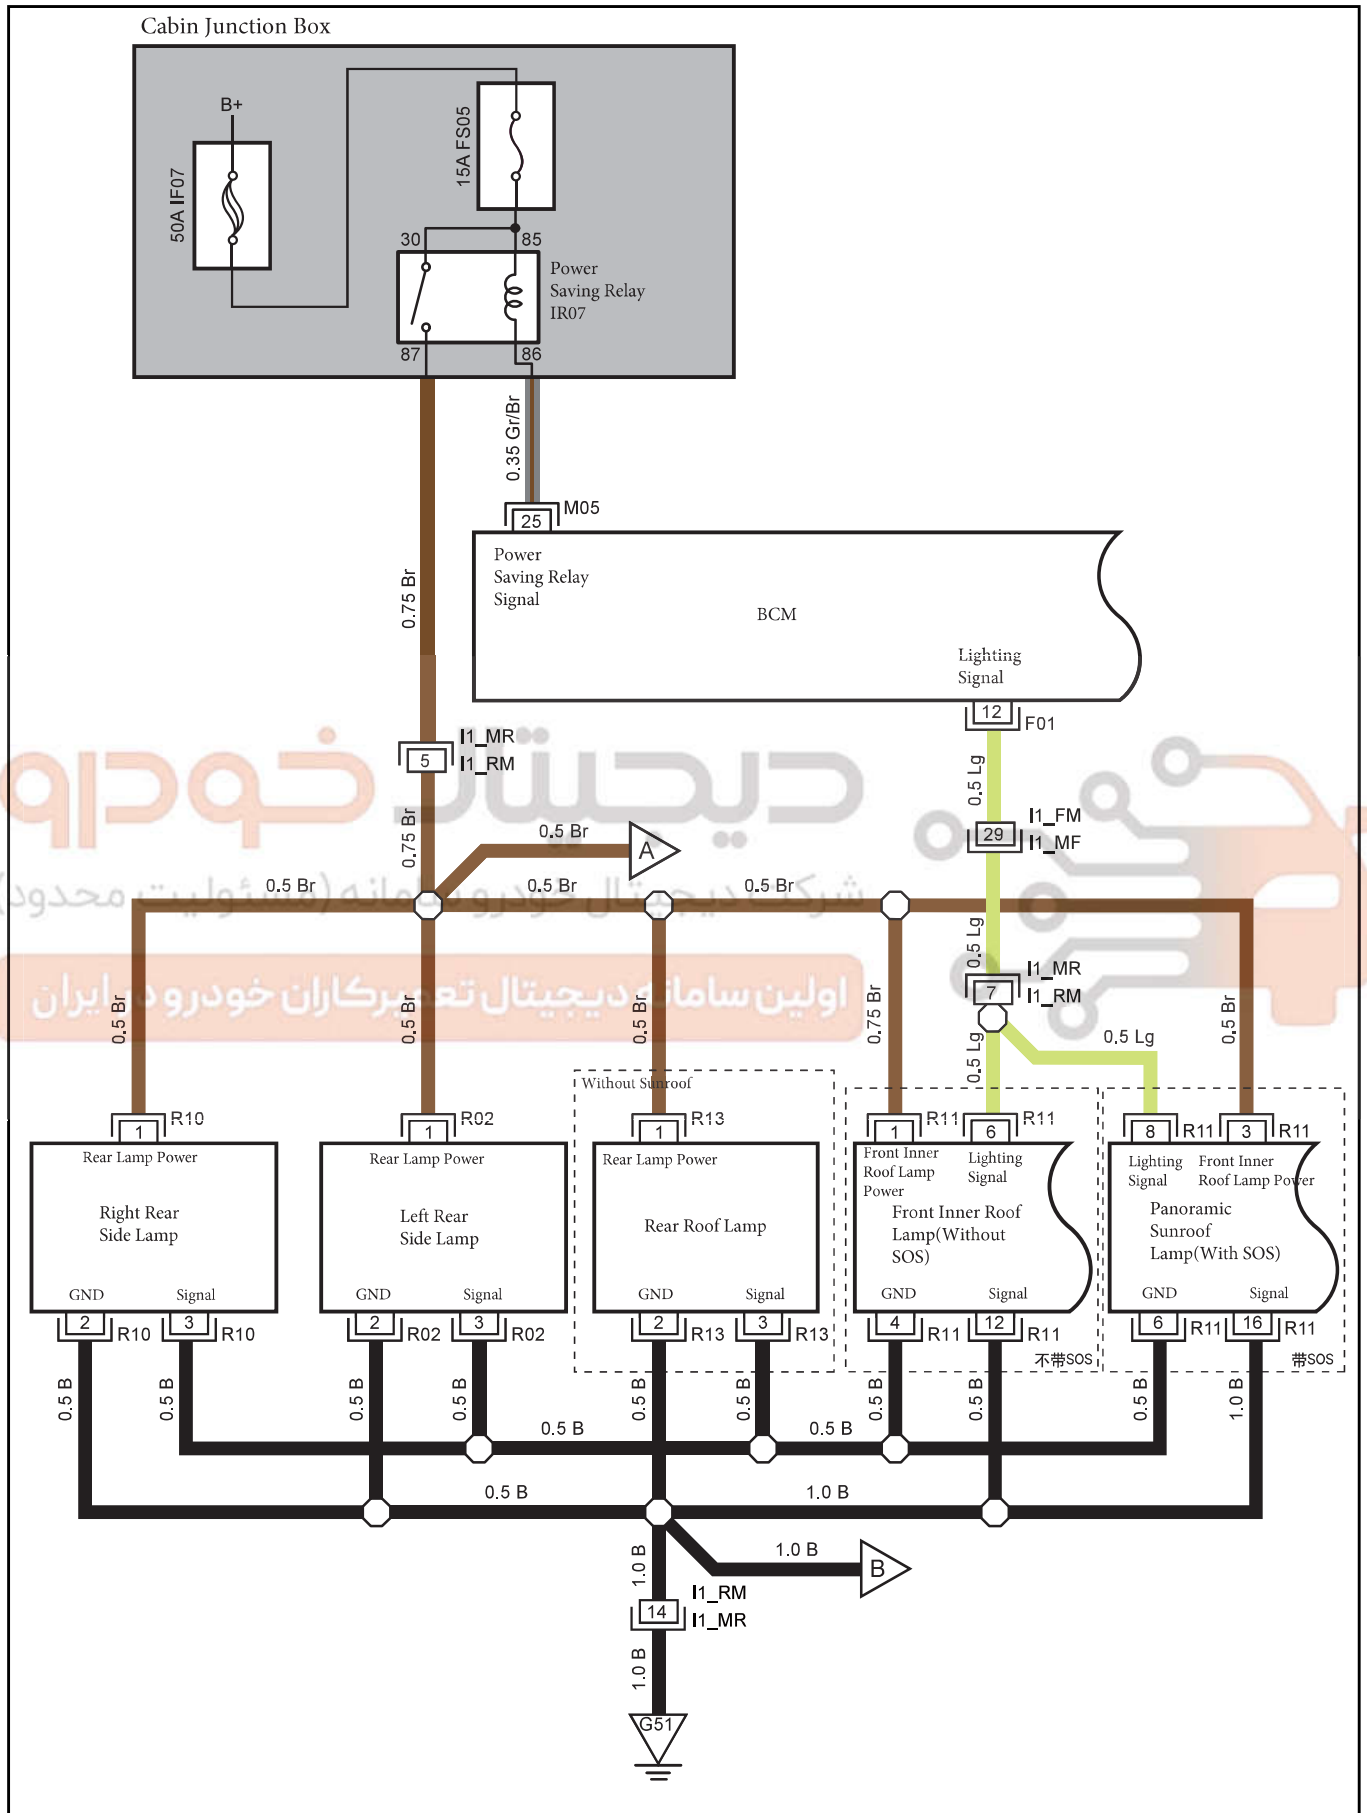

Roof Lamp 1

| Harness Connector | Name | Page |
|-------------------|----------------------------------|------|
| F01 | BCM c 2 | 25 |
| I1_FM | Body Harness to Main Harness 1 | 25 |
| I1_MF | Main Harness to Body Harness 1 | 20 |
| I1_MR | Main Harness to RoofHarness | 21 |
| I1_RM | Roof Harness to Main Harness 1 | 23 |
| M05 | BCM c 1 | 20 |
| R02 | Left Rear Side Lamp | 23 |
| R10 | Right Rear Side Lamp | 23 |
| R11 | Front Inner Roof Lamp | 23 |
| R11 | Panoramic Sunroof Lamp(With SOS) | 23 |
| R13 | Rear Roof Lamp-without Sunroof | 23 |
| G51 | Main Harness Left GND A | 43 |

دیجیتال خودرو

شرکت دیجیتال خودرو سامانه (مسئولیت محدود)

اولین سامانه دیجیتال تعمیرکاران خودرو در ایران

M05 BCM C1

F01 BCM C2

I1_FM Body Harness to Main Harness 1

I1_MF Main Harness to Body Harness 1

I1_MR Main Harness to Roof Harness

G51 Main Harness Left GND A

R11 Panoramic Sunroof Lamp(With SOS)

Roof Lamp 2

| Harness Connector | Name | Page |
|-------------------|----------------------|------|
| R01 | Left Sun Visor Lamp | 23 |
| R09 | Right Sun Visor Lamp | 23 |