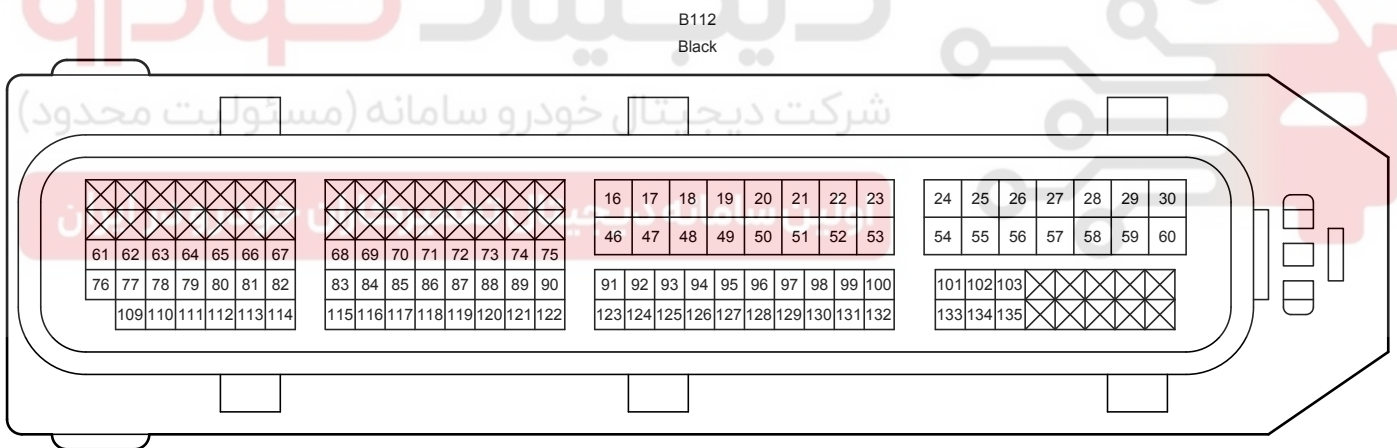

Stop & Start System (From Oct. 2015 Production)

Stop & Start System (From Oct. 2015 Production)

Stop & Start System (From Oct. 2015 Production)

G95
Gray

90980-12372

G96
White

90980-12372

G98
Gray