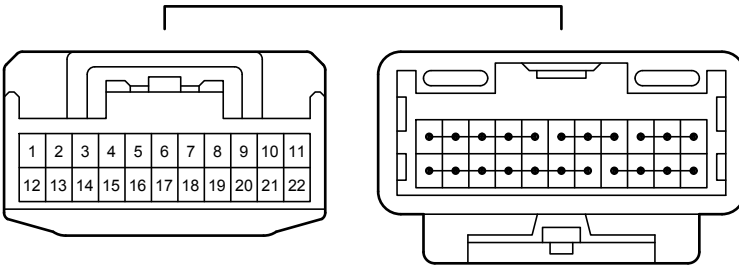

Stop & Start System (From Oct. 2015 Production)

Stop & Start System (From Oct. 2015 Production)

Stop & Start System (From Oct. 2015 Production)

Stop & Start System (From Oct. 2015 Production)

A72
White

90980-12372