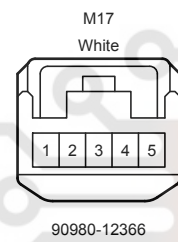

90980-12558

G186
White

90980-12372

Stop & Start System (From Oct. 2015 Production)

Stop & Start System (From Oct. 2015 Production)

Stop & Start System (From Oct. 2015 Production)

90980-12887

90980-12890