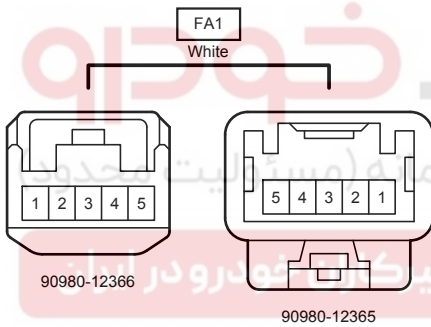

AZ1
Black

90980-12326

90980-12716

Stop & Start System (From Oct. 2015 Production)

Stop & Start System (From Oct. 2015 Production)

GM2
Blue

90980-12741

90980-12740