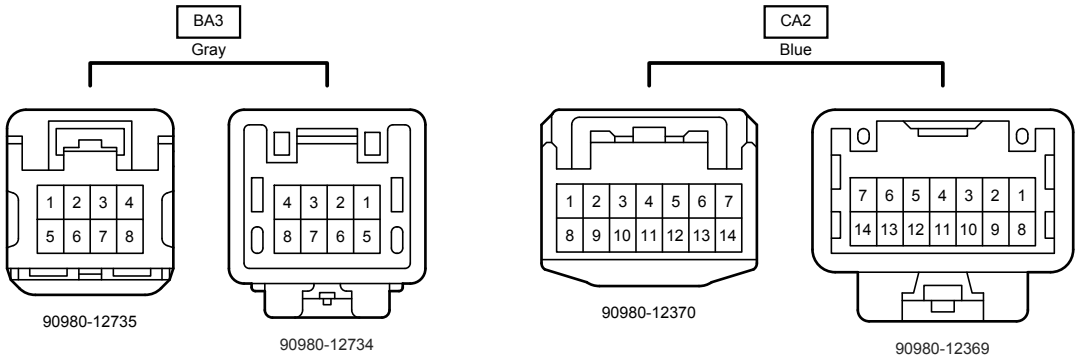

AZ1
Black

90980-12326

90980-12716

Stop & Start System (From Oct. 2015 Production)

Stop & Start System (From Oct. 2015 Production)

GM2
Blue

90980-12741

90980-12740