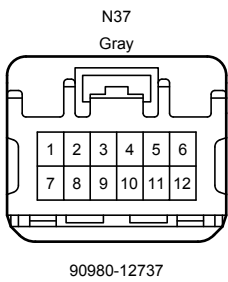

90980-12558

G186
White

90980-12372

Stop & Start System (From Oct. 2015 Production)

Stop & Start System (From Oct. 2015 Production)

Stop & Start System (From Oct. 2015 Production)

90980-12887

90980-12890