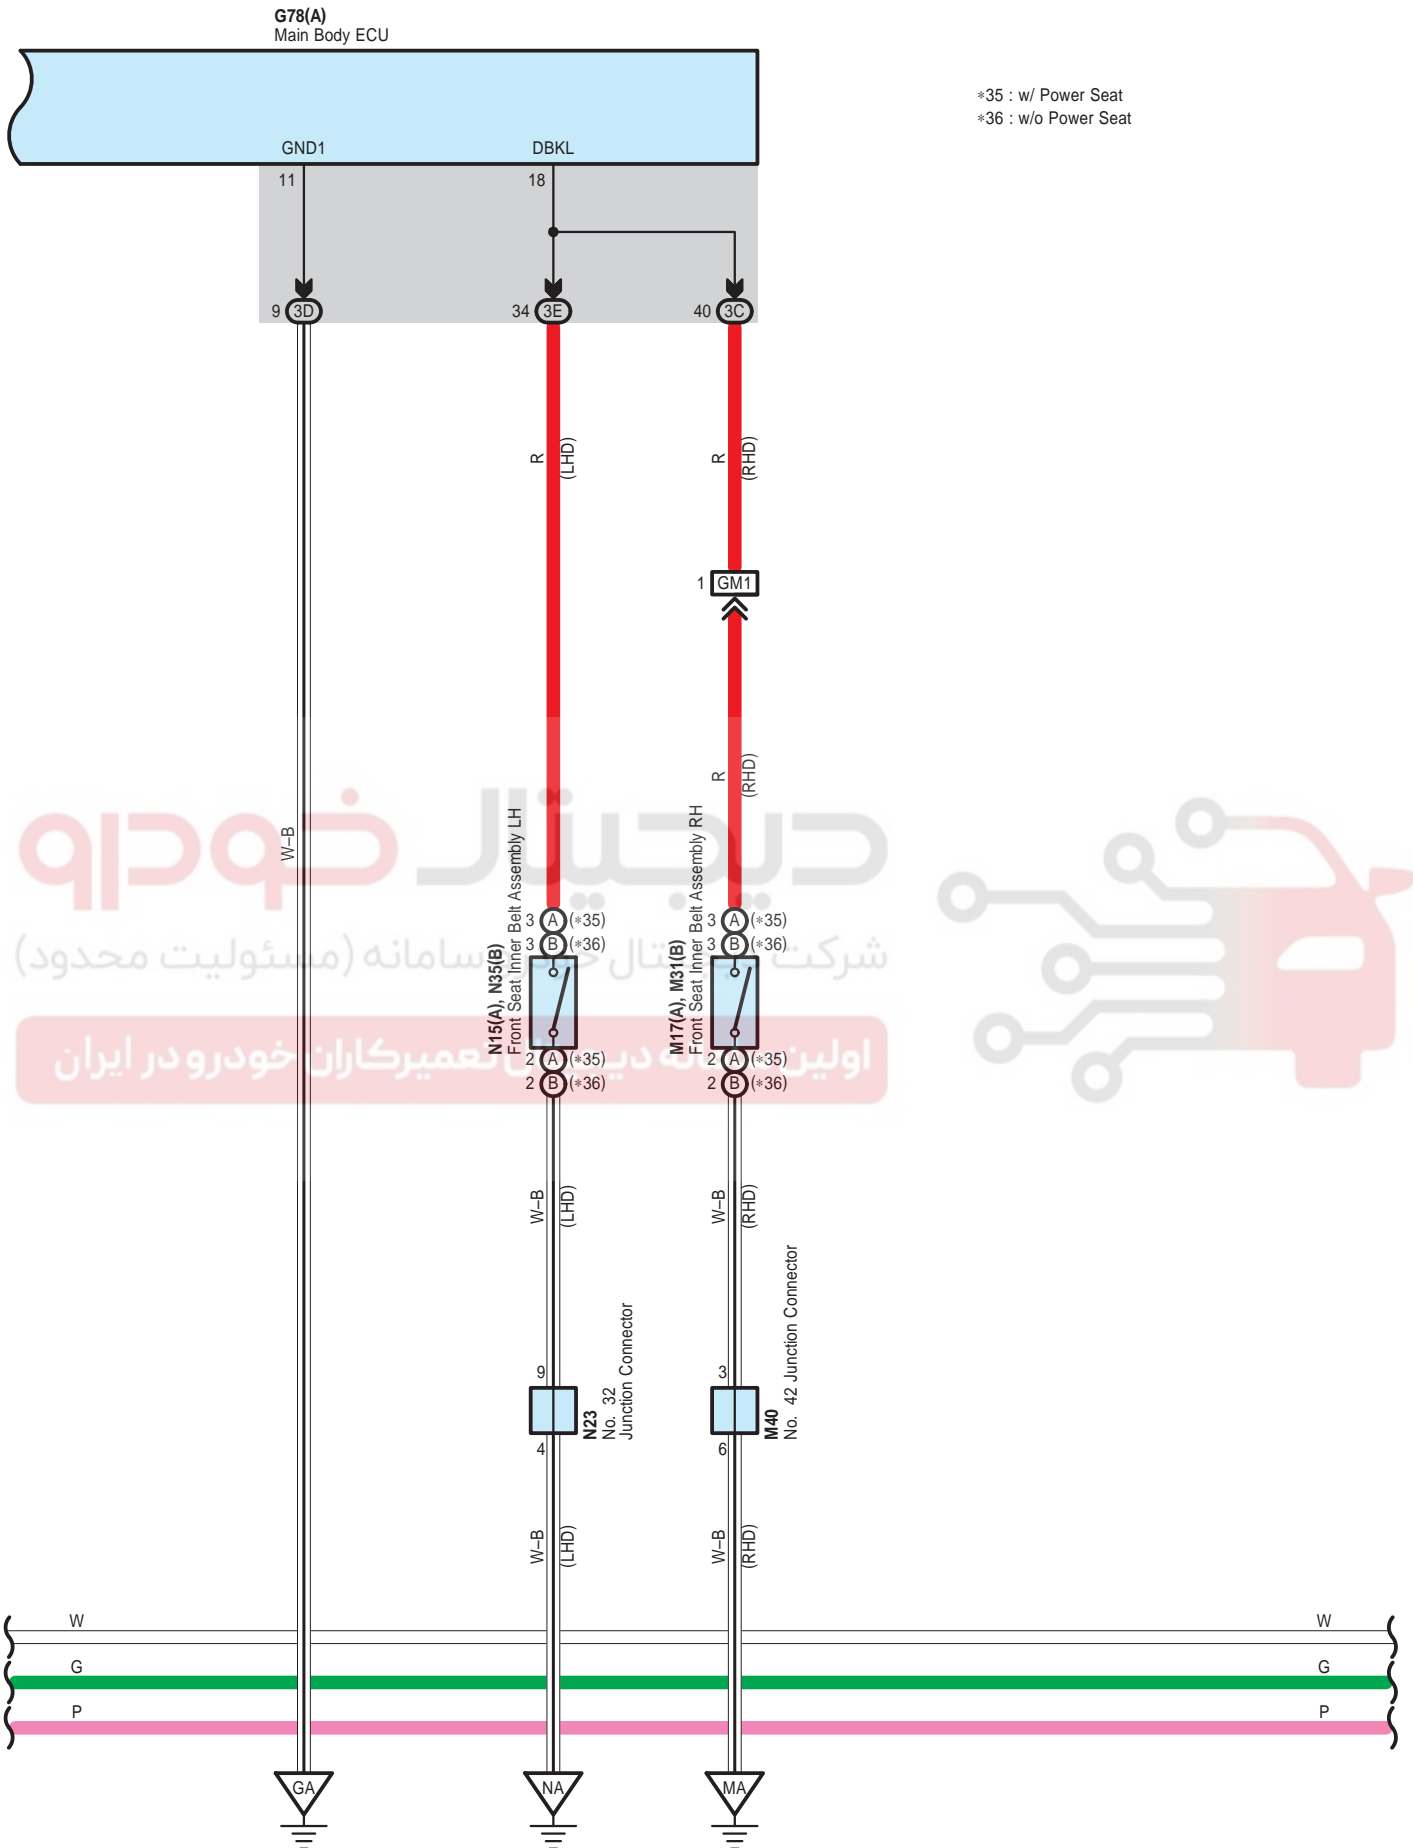

Stop & Start System (From Oct. 2015 Production)

Stop & Start System (From Oct. 2015 Production)

Stop & Start System (From Oct. 2015 Production)

Stop & Start System (From Oct. 2015 Production)

A72
White

90980-12372