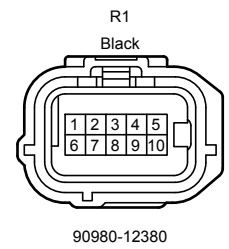

90980-12558

G186
White

90980-12372

Stop & Start System (From Oct. 2015 Production)

Stop & Start System (From Oct. 2015 Production)

Stop & Start System (From Oct. 2015 Production)

90980-12887

90980-12890