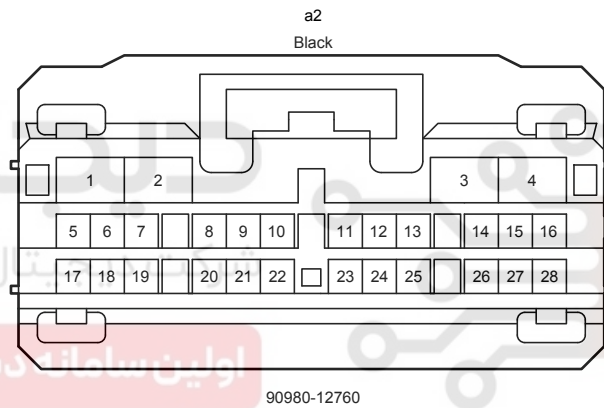

90980-12558

G186
White

90980-12372

Stop & Start System (From Oct. 2015 Production)

Stop & Start System (From Oct. 2015 Production)

Stop & Start System (From Oct. 2015 Production)

90980-12887

90980-12890