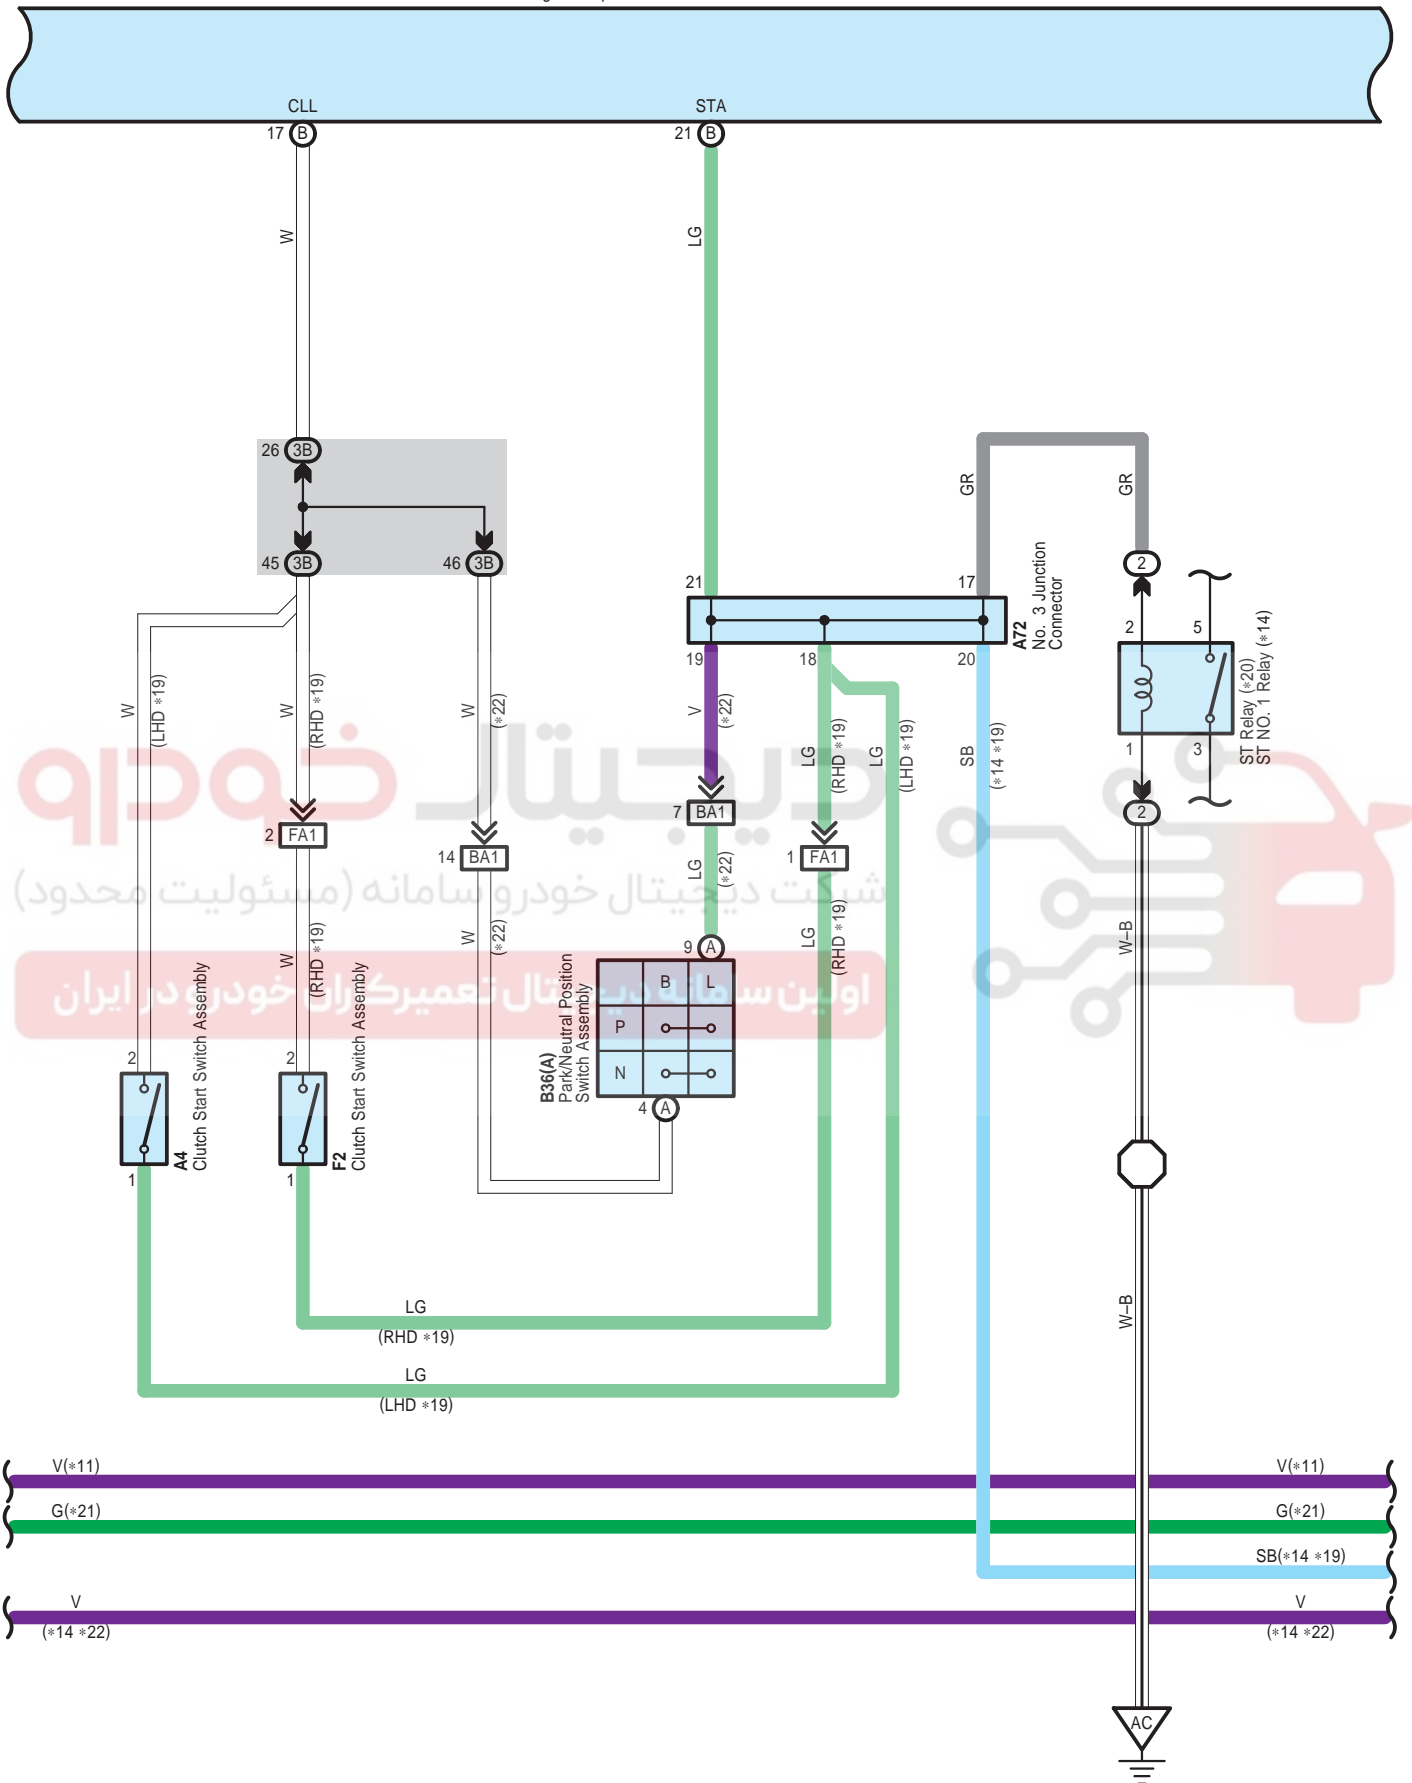

Stop & Start System (From Oct. 2015 Production)

A66(B), A86(D), G87(C)
Engine Stop and Start ECU