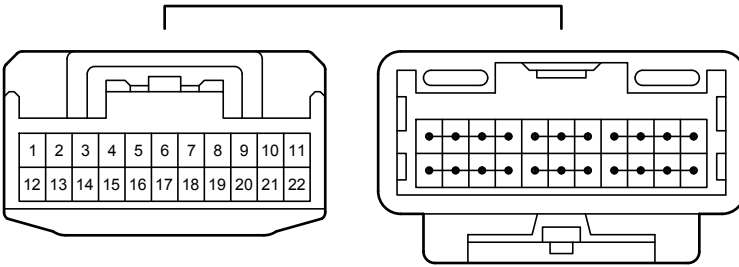

A73
Blue

90980-12372