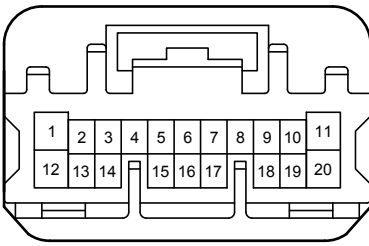

AZ1
Black

90980-12326

90980-12716

Stop & Start System (From Oct. 2015 Production)

Stop & Start System (From Oct. 2015 Production)

GM2
Blue

90980-12741

90980-12740