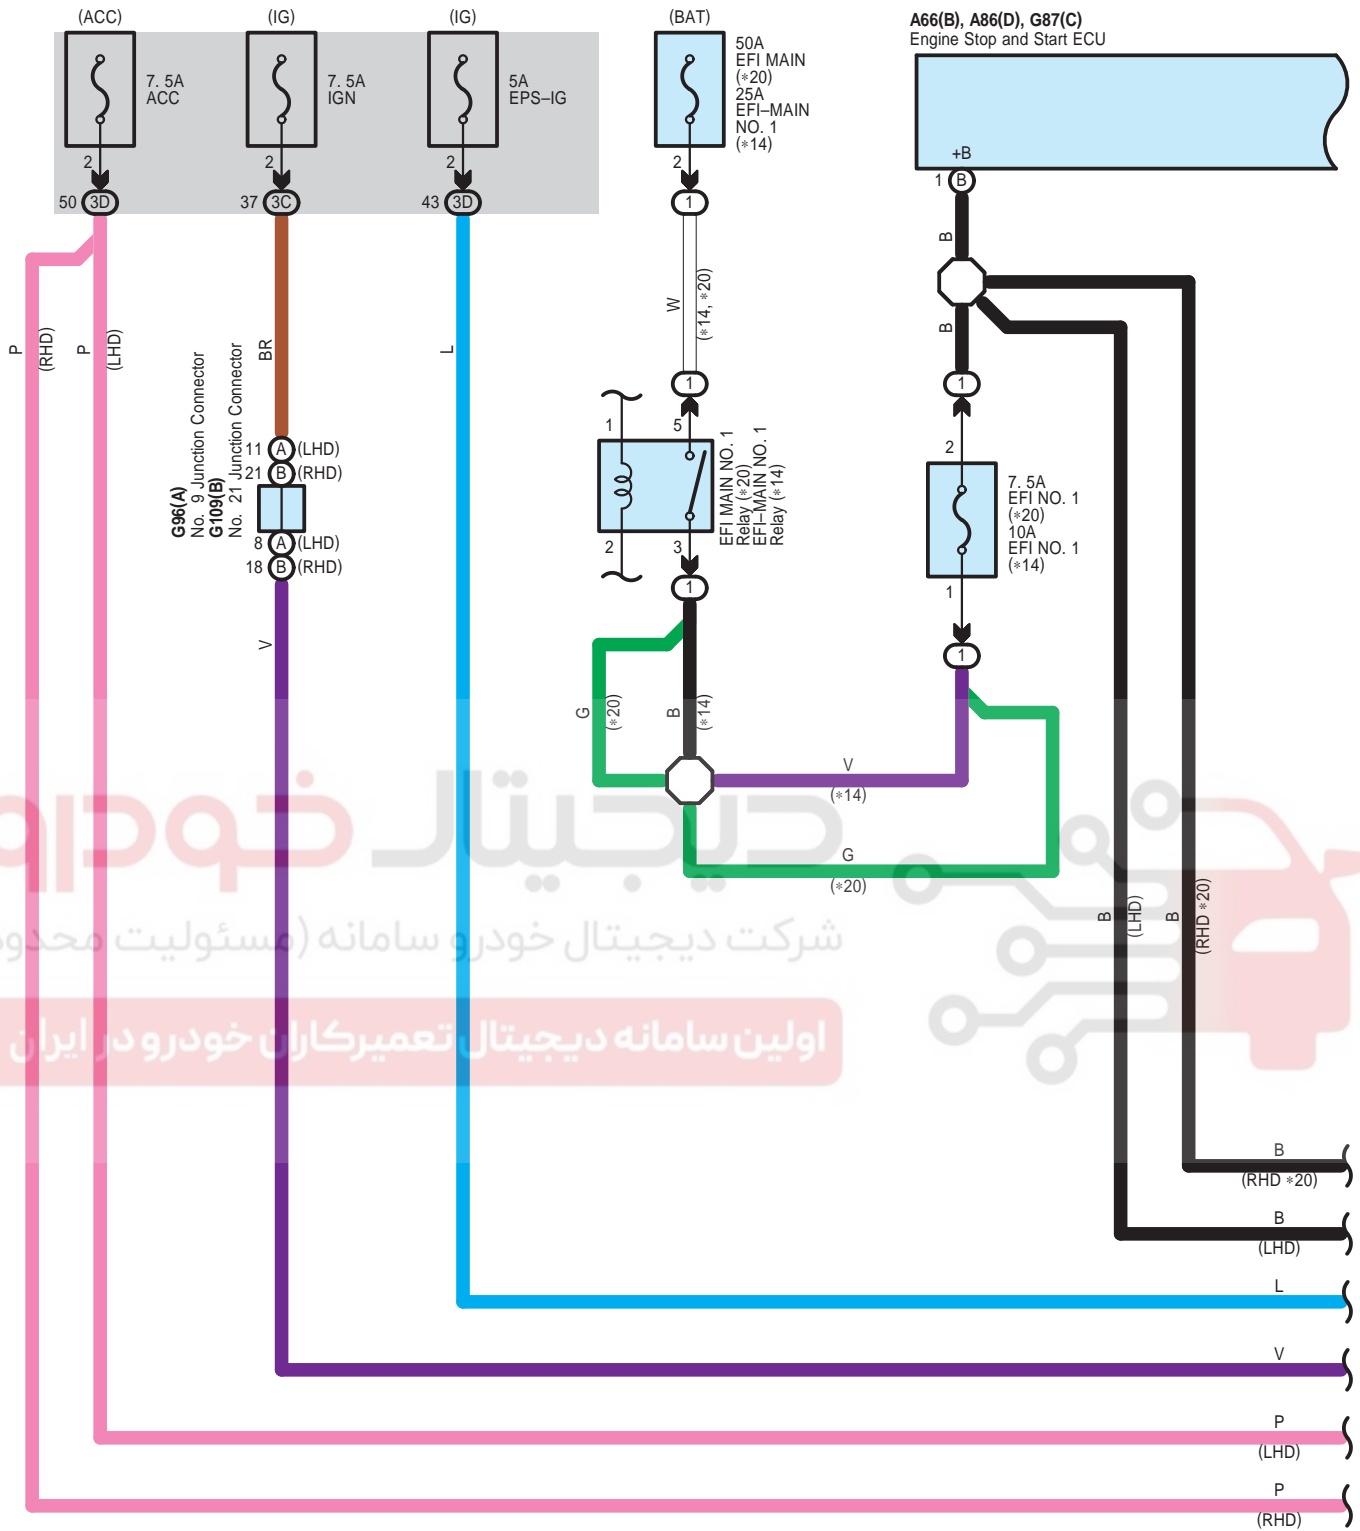

Stop & Start System (From Oct. 2015 Production)

*14 : 3ZR-FAE
 *20 : 2WW
 *22 : CVT

Stop & Start System (From Oct. 2015 Production)

A66(B), A86(D), G87(C)
Engine Stop and Start ECU

Stop & Start System (From Oct. 2015 Production)

- *14 : 3ZR-FAE
- *19 : M/T
- *20 : 2WW
- *22 : CVT

Stop & Start System (From Oct. 2015 Production)

A66(B), A86(D), G87(C)
Engine Stop and Start ECU

Stop & Start System (From Oct. 2015 Production)

Stop & Start System (From Oct. 2015 Production)