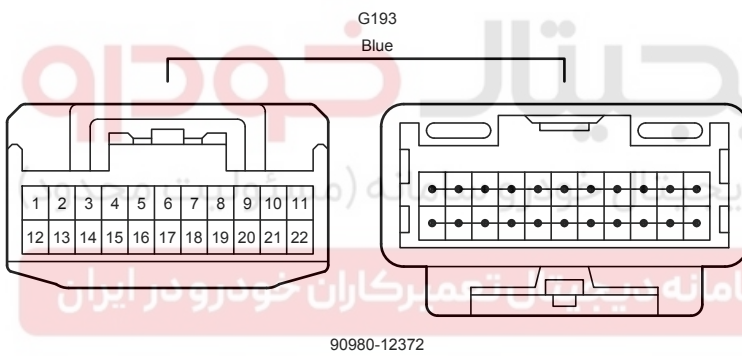

90980-12558

G186
White

90980-12372

Stop & Start System (From Oct. 2015 Production)

Stop & Start System (From Oct. 2015 Production)

Stop & Start System (From Oct. 2015 Production)

90980-12887

90980-12890