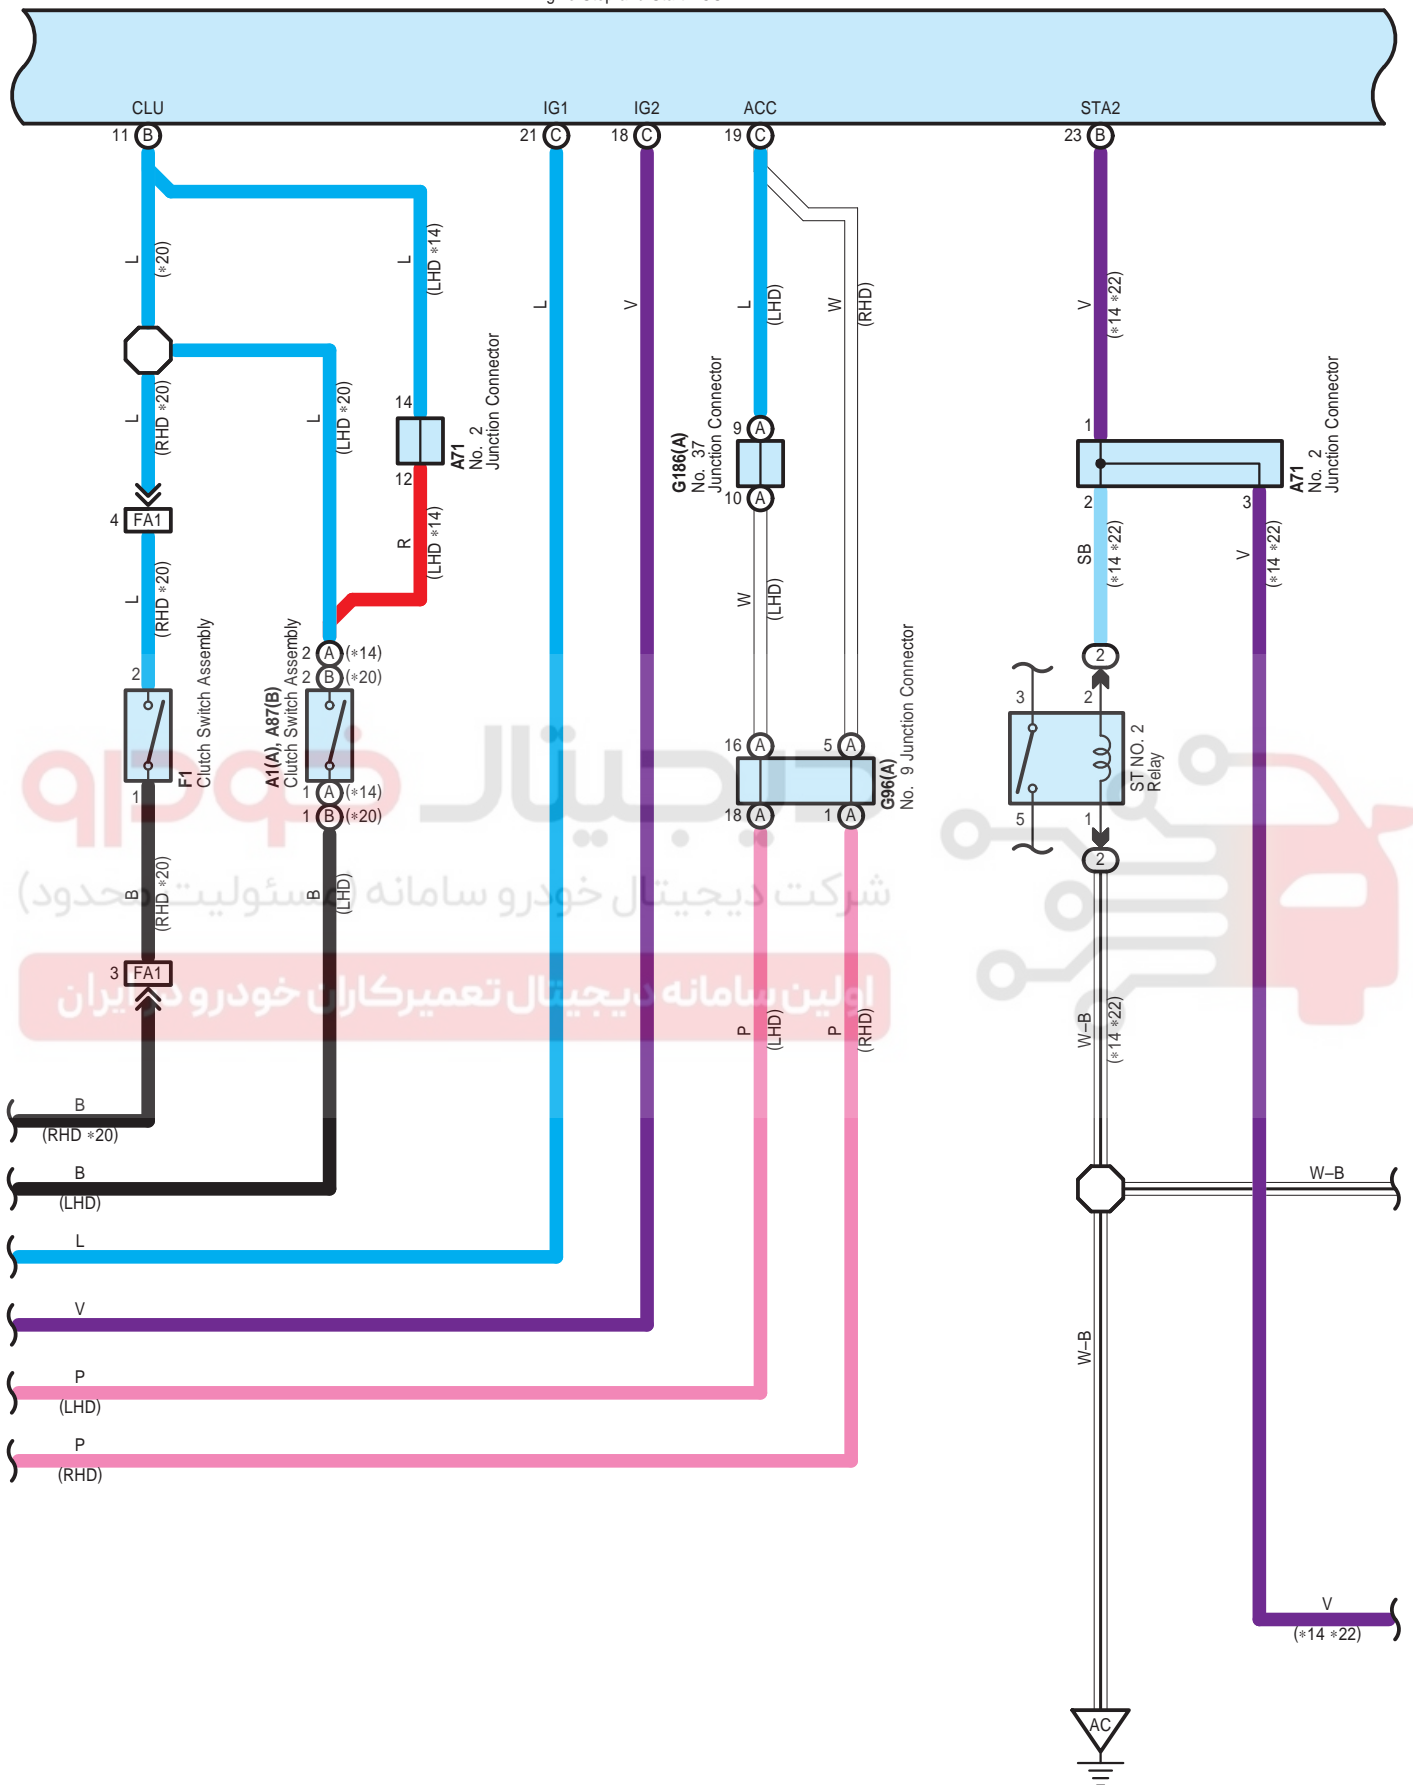

Stop & Start System (From Oct. 2015 Production)

*14 : 3ZR-FAE
 *20 : 2WW
 *22 : CVT

Stop & Start System (From Oct. 2015 Production)

A66(B), A86(D), G87(C)
Engine Stop and Start ECU

Stop & Start System (From Oct. 2015 Production)

- *14 : 3ZR-FAE
- *19 : M/T
- *20 : 2WW
- *22 : CVT

Stop & Start System (From Oct. 2015 Production)

A66(B), A86(D), G87(C)
Engine Stop and Start ECU

Stop & Start System (From Oct. 2015 Production)

Stop & Start System (From Oct. 2015 Production)