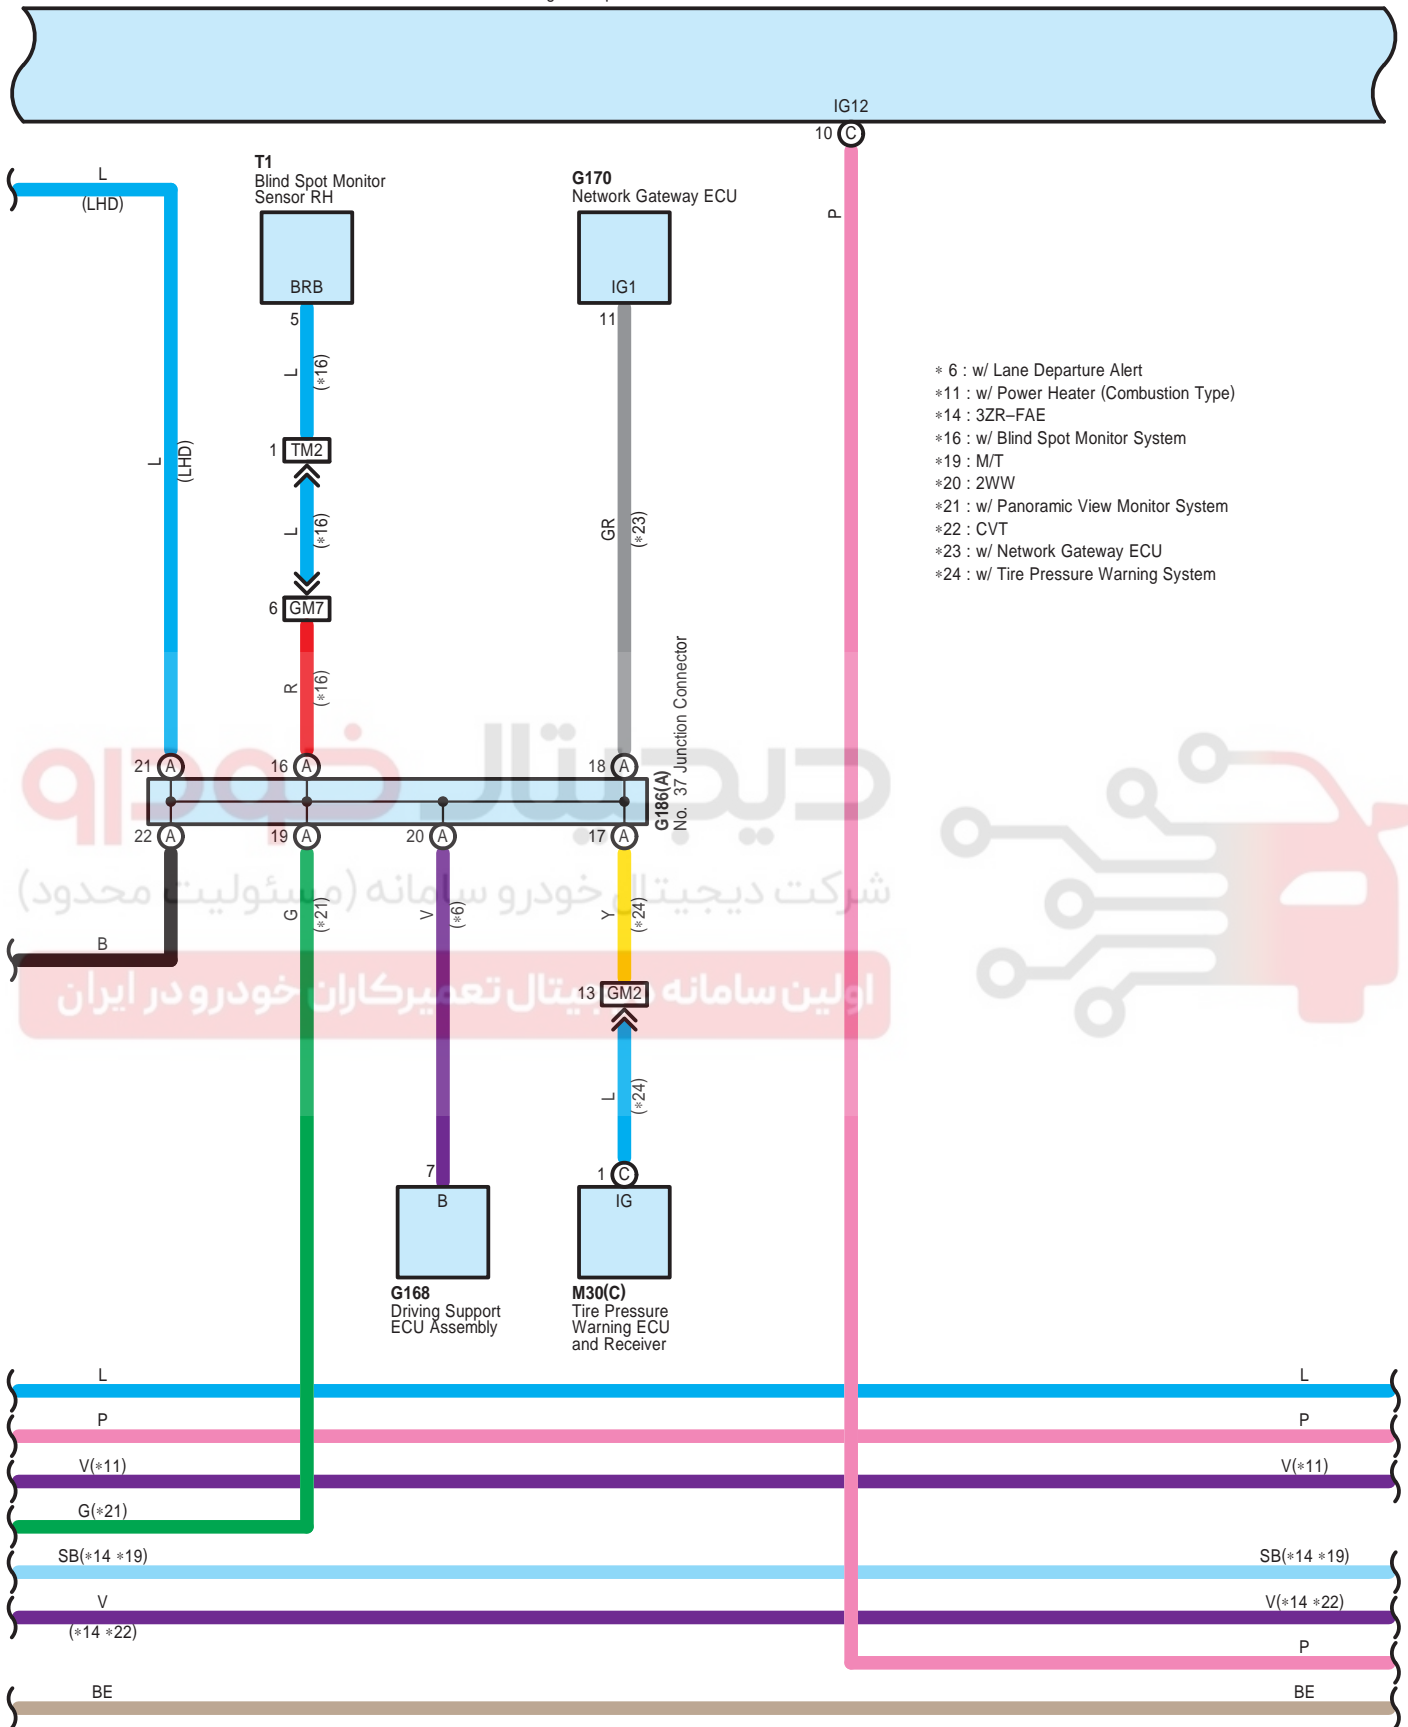

Stop & Start System (From Oct. 2015 Production)

A66(B), A86(D), G87(C)
Engine Stop and Start ECU