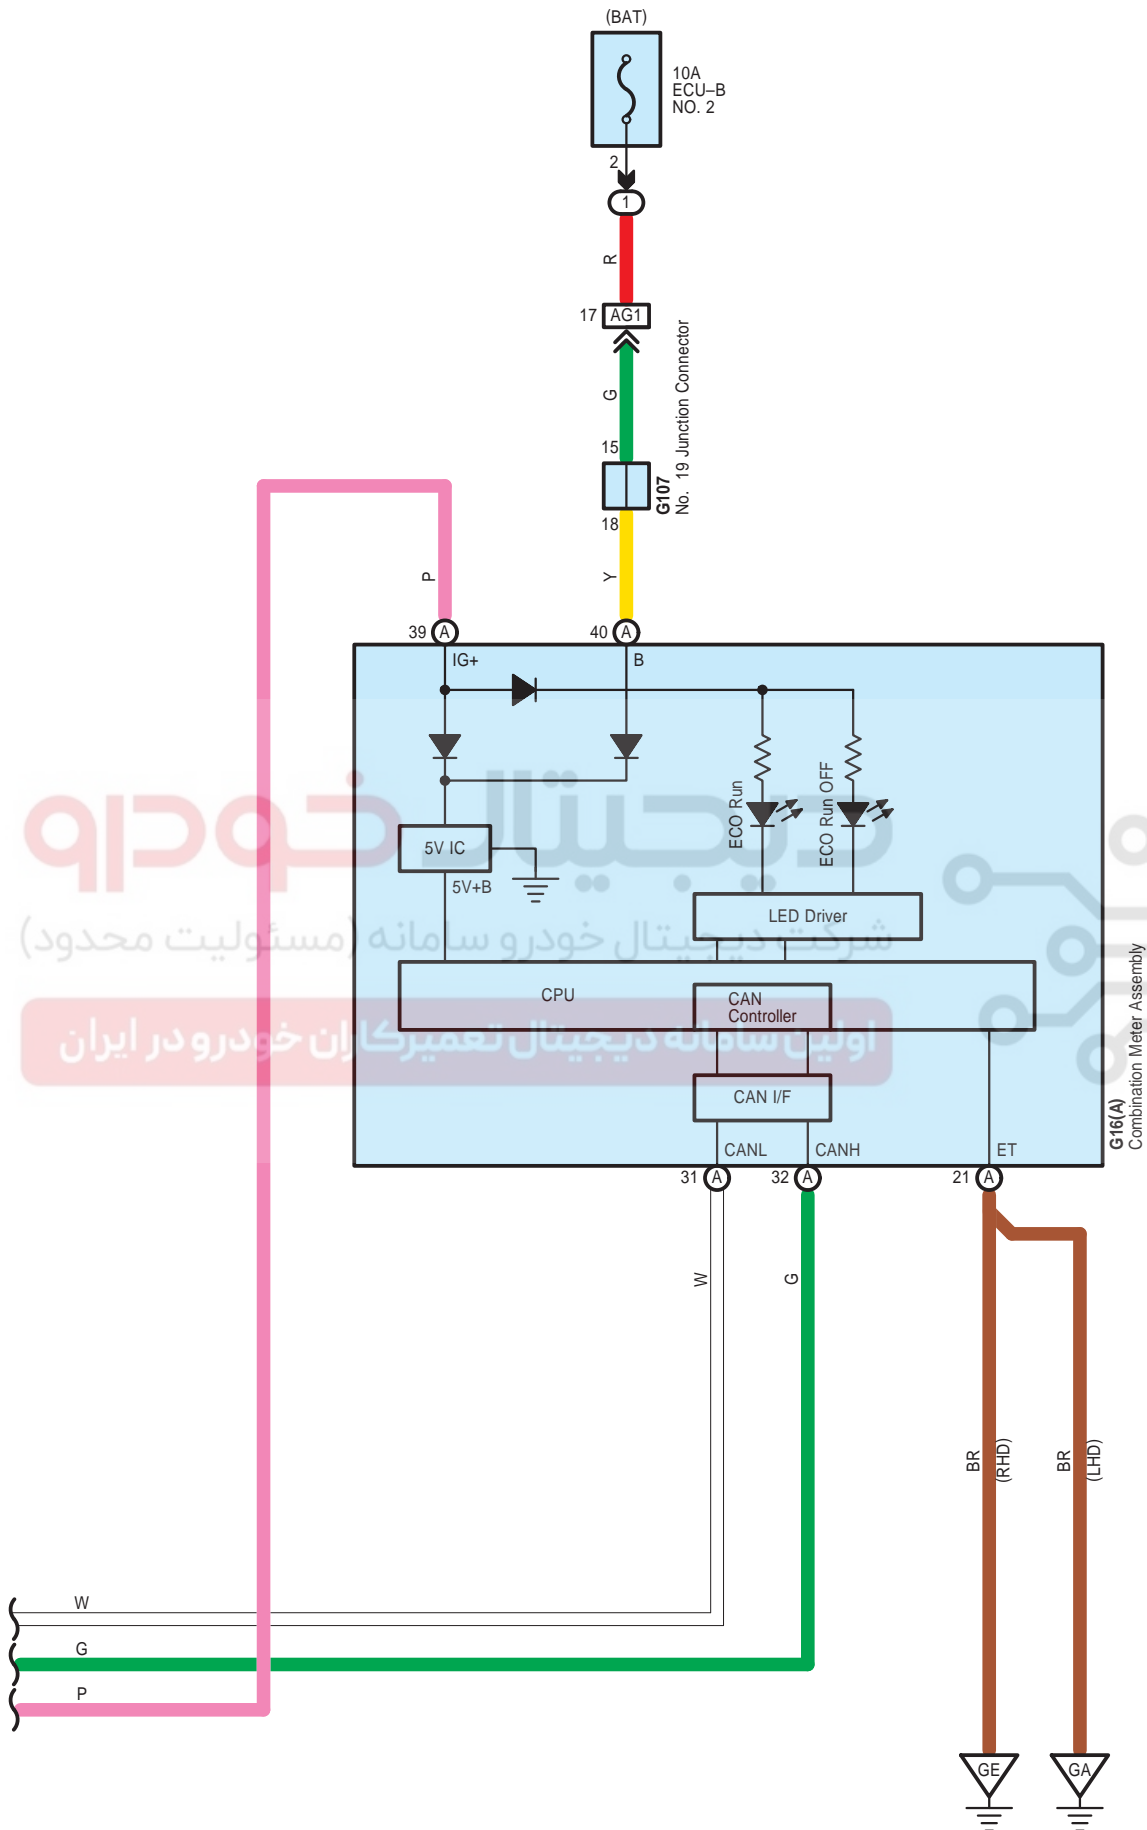

Stop & Start System (From Oct. 2015 Production)

Stop & Start System (From Oct. 2015 Production)

Stop & Start System (From Oct. 2015 Production)

Stop & Start System (From Oct. 2015 Production)

A72
White

90980-12372