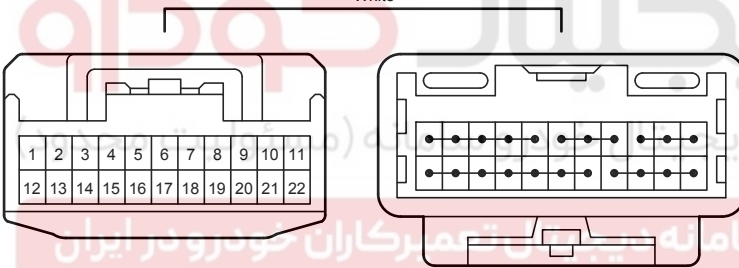

G109
White

90980-12372