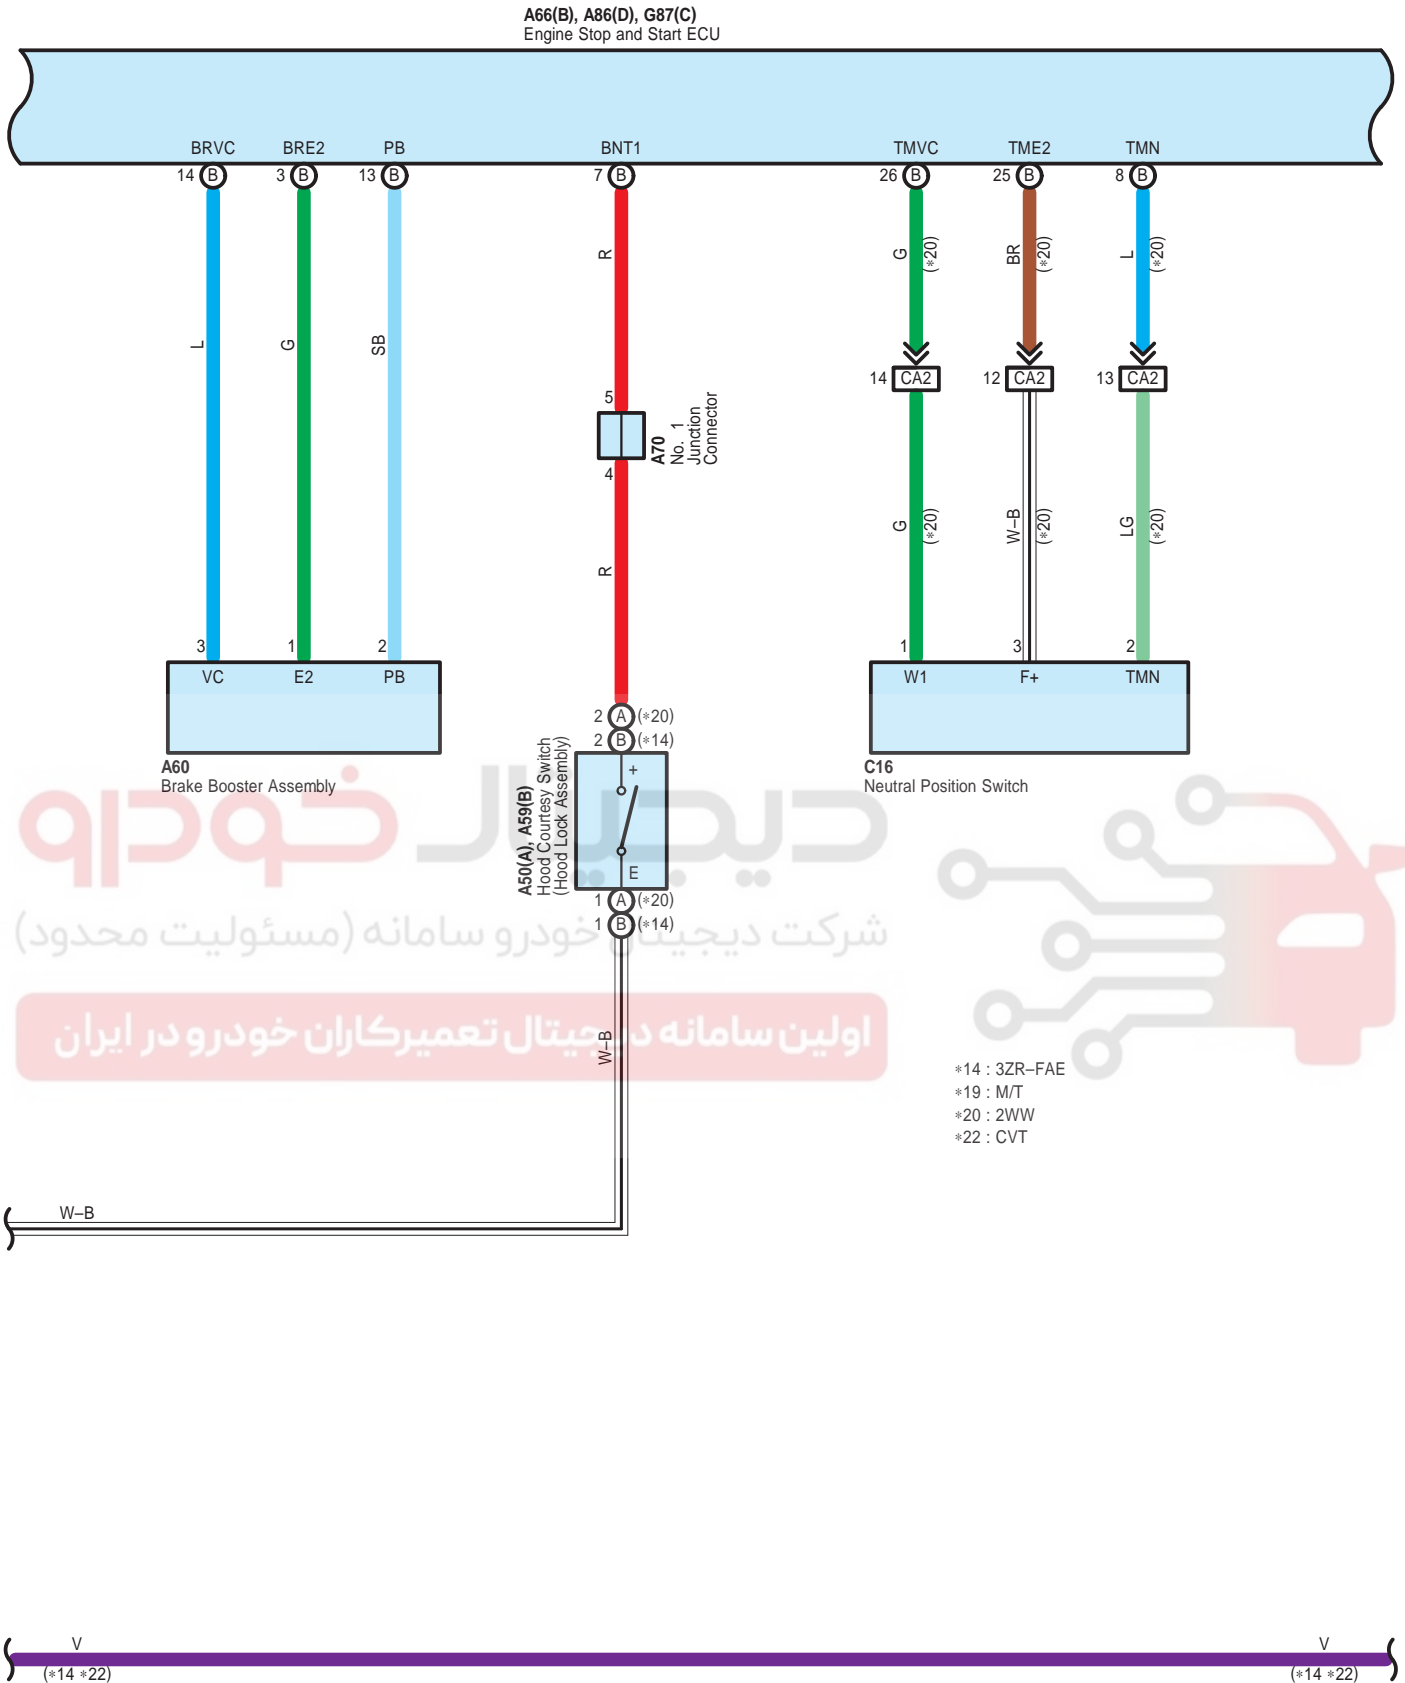

Stop & Start System (From Oct. 2015 Production)

*14 : 3ZR-FAE
 *20 : 2WW
 *22 : CVT

Stop & Start System (From Oct. 2015 Production)

A66(B), A86(D), G87(C)
Engine Stop and Start ECU

Stop & Start System (From Oct. 2015 Production)

- *14 : 3ZR-FAE
- *19 : M/T
- *20 : 2WW
- *22 : CVT

Stop & Start System (From Oct. 2015 Production)

A66(B), A86(D), G87(C)
Engine Stop and Start ECU

Stop & Start System (From Oct. 2015 Production)

Stop & Start System (From Oct. 2015 Production)