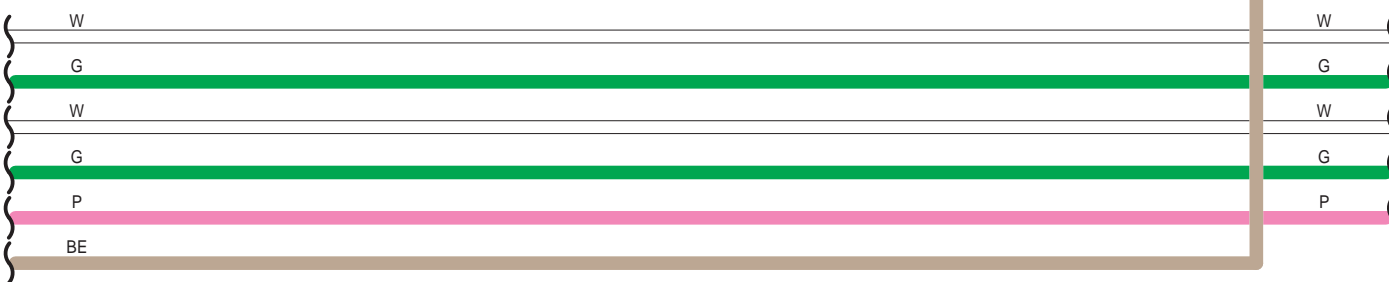

- *14 : 3ZR-FAE
- *19 : M/T
- *20 : 2WW
- *22 : CVT
- *26 : Manual Air Conditioning
- *27 : Automatic Air Conditioning

دیجیتال خودرو

شرکت دیجیتال خودرو سامانه (مسئولیت محدود)

اولین سامانه دیجیتال تعمیرکاران خودرو در ایران