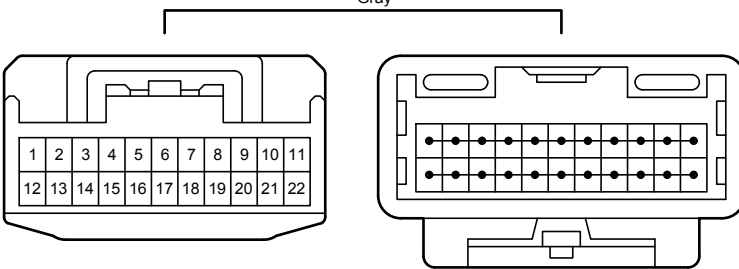

G100
Gray

90980-12372