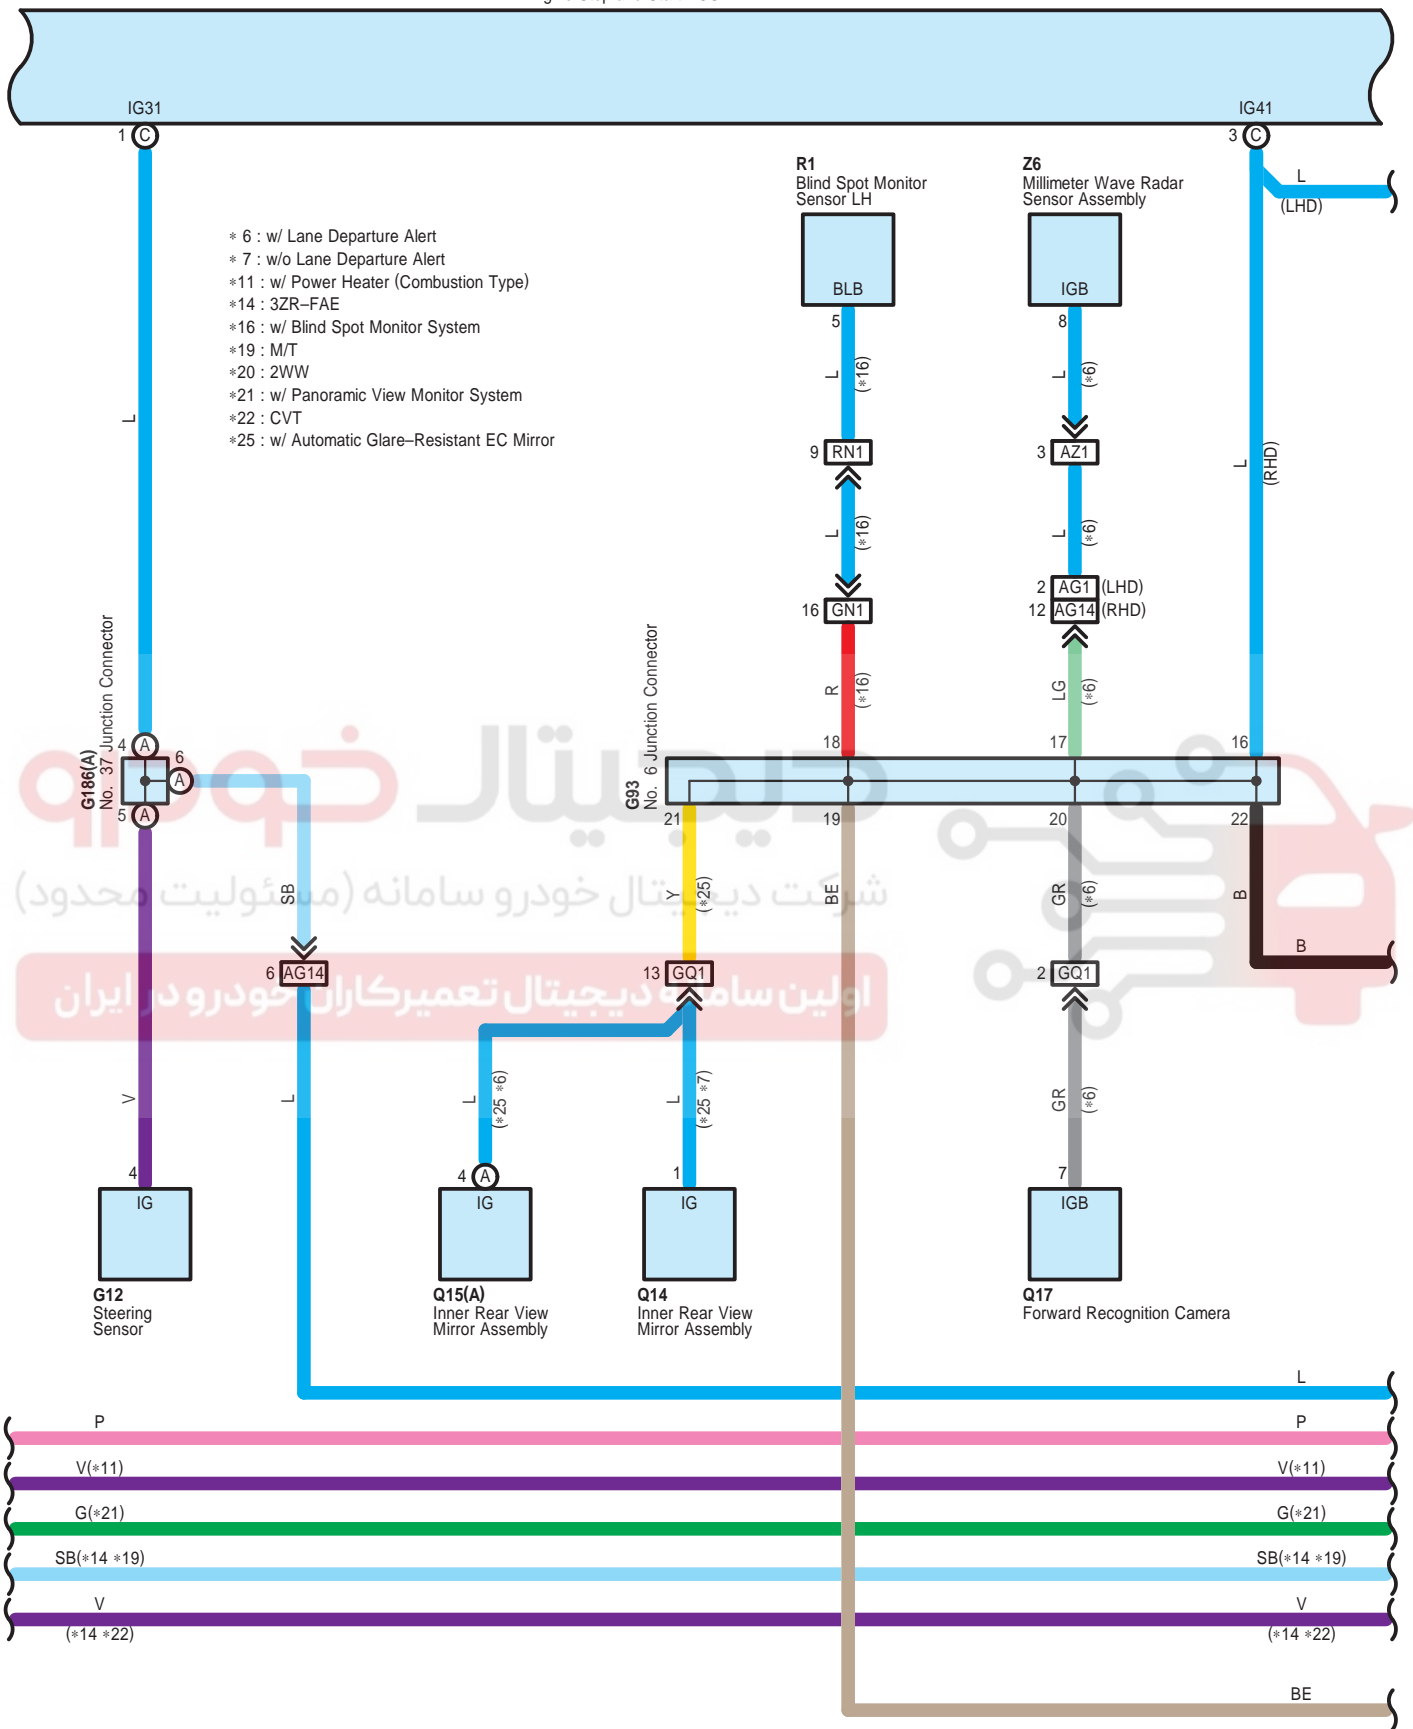

A66(B), A86(D), G87(C)
Engine Stop and Start ECU

Stop & Start System (From Oct. 2015 Production)

A66(B), A86(D), G87(C)
Engine Stop and Start ECU

Stop & Start System (From Oct. 2015 Production)

A66(B), A86(D), G87(C)
Engine Stop and Start ECU