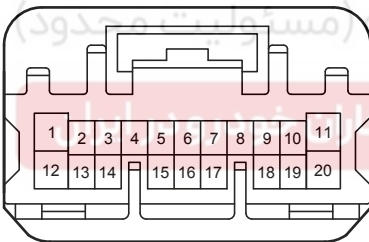

90980-12741