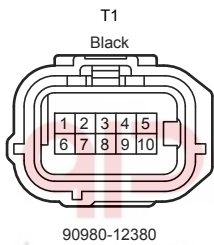

90980-12558

G186
White

90980-12372

Stop & Start System (From Oct. 2015 Production)

Stop & Start System (From Oct. 2015 Production)

Stop & Start System (From Oct. 2015 Production)

90980-12887

90980-12890