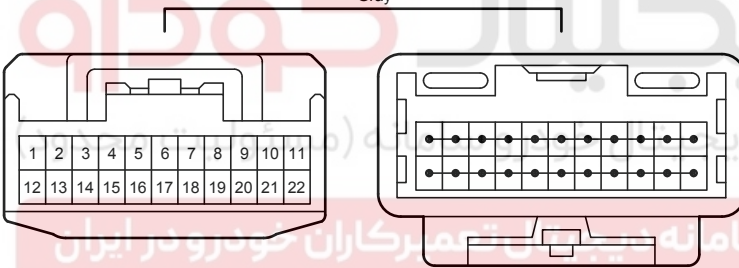

Stop & Start System (From Oct. 2015 Production)

Stop & Start System (From Oct. 2015 Production)

Stop & Start System (From Oct. 2015 Production)

G95
Gray

90980-12372

G96
White

90980-12372

G98
Gray