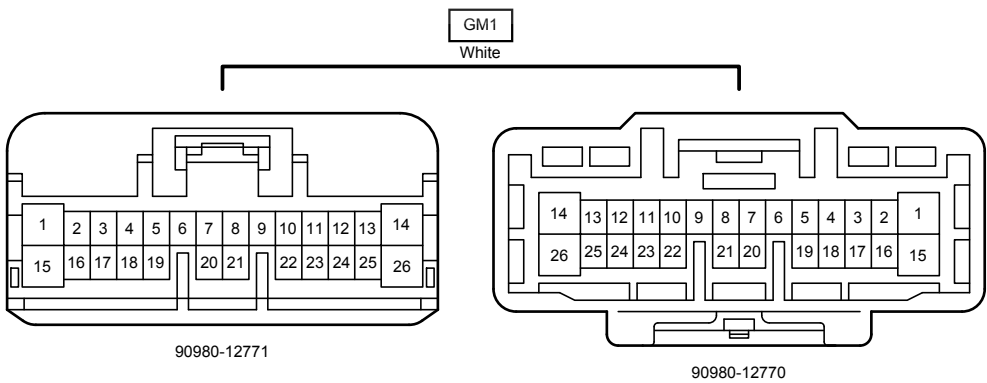

AZ1
Black

90980-12326

90980-12716

Stop & Start System (From Oct. 2015 Production)

Stop & Start System (From Oct. 2015 Production)

GM2
Blue

90980-12741

90980-12740