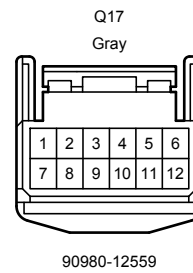

90980-12558

G186
White

90980-12372

Stop & Start System (From Oct. 2015 Production)

Stop & Start System (From Oct. 2015 Production)

Stop & Start System (From Oct. 2015 Production)

90980-12887

90980-12890