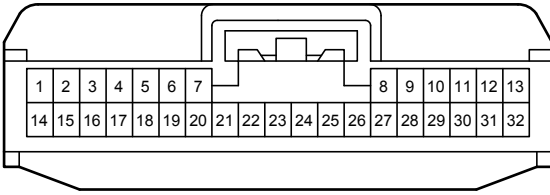

G109
White

90980-12372

G111
Gray

90980-12372

90980-10997

90980-10997

Stop & Start System (From Oct. 2015 Production)

G168
White