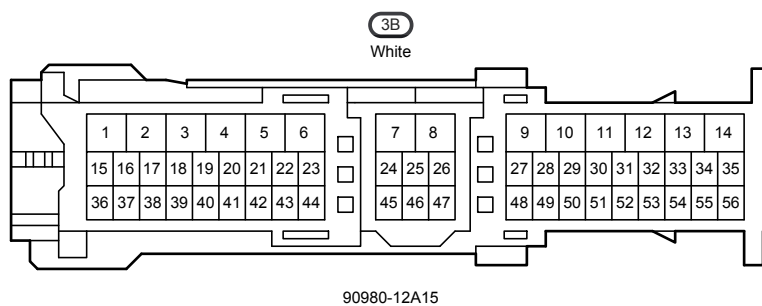

90980-12558

G186
White

90980-12372

Stop & Start System (From Oct. 2015 Production)

Stop & Start System (From Oct. 2015 Production)

Stop & Start System (From Oct. 2015 Production)

90980-12887

90980-12890