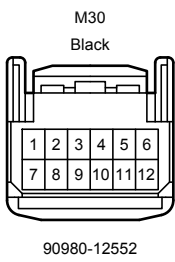

90980-12558

G186
White

90980-12372

Stop & Start System (From Oct. 2015 Production)

Stop & Start System (From Oct. 2015 Production)

Stop & Start System (From Oct. 2015 Production)

90980-12887

90980-12890