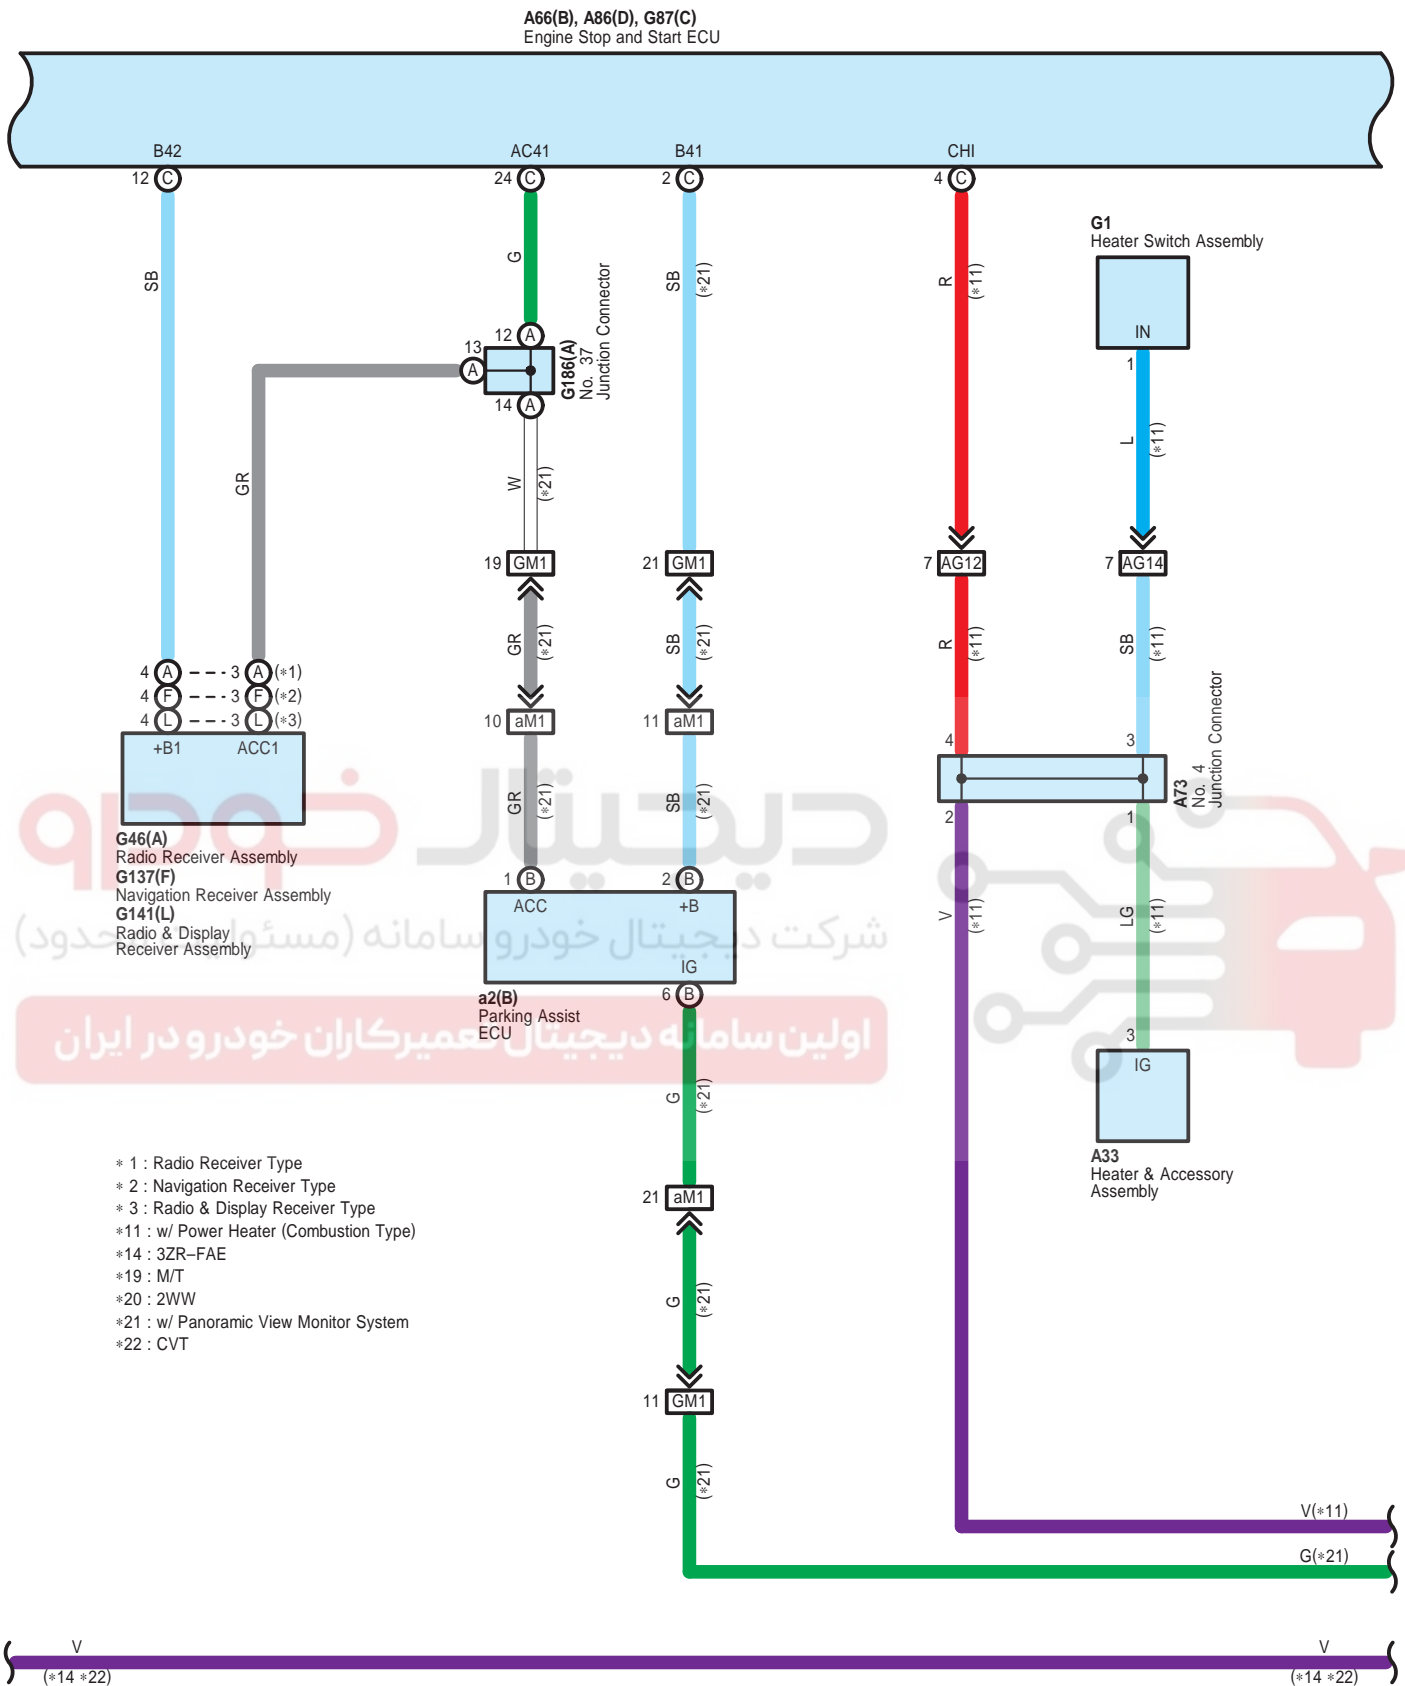

Stop & Start System (From Oct. 2015 Production)

*14 : 3ZR-FAE
 *20 : 2WW
 *22 : CVT

Stop & Start System (From Oct. 2015 Production)

A66(B), A86(D), G87(C)
Engine Stop and Start ECU

Stop & Start System (From Oct. 2015 Production)

- *14 : 3ZR-FAE
- *19 : M/T
- *20 : 2WW
- *22 : CVT

Stop & Start System (From Oct. 2015 Production)

A66(B), A86(D), G87(C)
Engine Stop and Start ECU

Stop & Start System (From Oct. 2015 Production)

Stop & Start System (From Oct. 2015 Production)