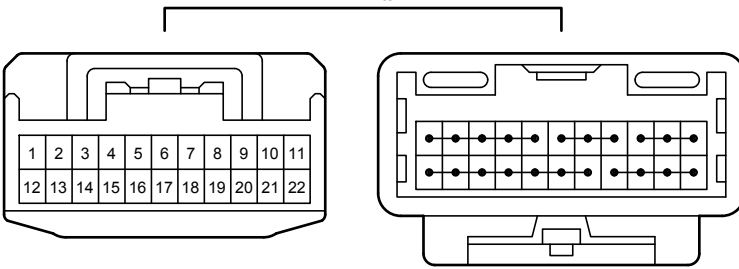

Stop & Start System (From Oct. 2015 Production)

Stop & Start System (From Oct. 2015 Production)

Stop & Start System (From Oct. 2015 Production)

G95
Gray

90980-12372

G96
White

90980-12372

G98
Gray