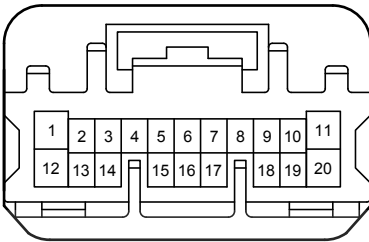

90980-12884

90980-12771

90980-12770

Stop & Start System (From Oct. 2015 Production)

AG5
White

90980-12767

90980-12766

AG11
Black