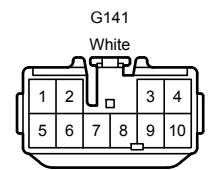

G109
White

90980-12372

G111
Gray

90980-12372

90980-10997

90980-10997

Stop & Start System (From Oct. 2015 Production)

G168
White