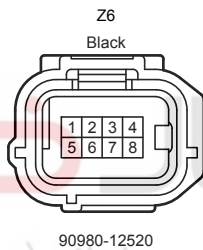

90980-12558

G186
White

90980-12372

Stop & Start System (From Oct. 2015 Production)

Stop & Start System (From Oct. 2015 Production)

Stop & Start System (From Oct. 2015 Production)

90980-12887

90980-12890