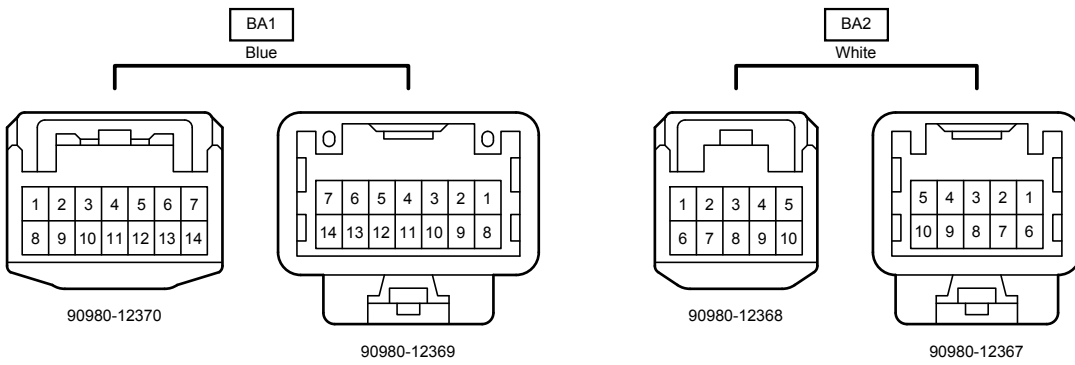

AZ1
Black

90980-12326

90980-12716

Stop & Start System (From Oct. 2015 Production)

Stop & Start System (From Oct. 2015 Production)

GM2
Blue

90980-12741

90980-12740