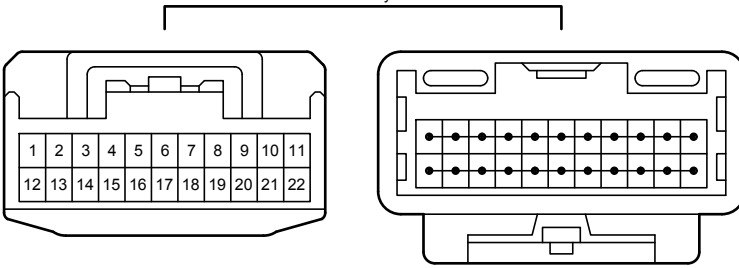

Stop & Start System (From Oct. 2015 Production)

Stop & Start System (From Oct. 2015 Production)

Stop & Start System (From Oct. 2015 Production)

G95
Gray

90980-12372

G96
White

90980-12372

G98
Gray