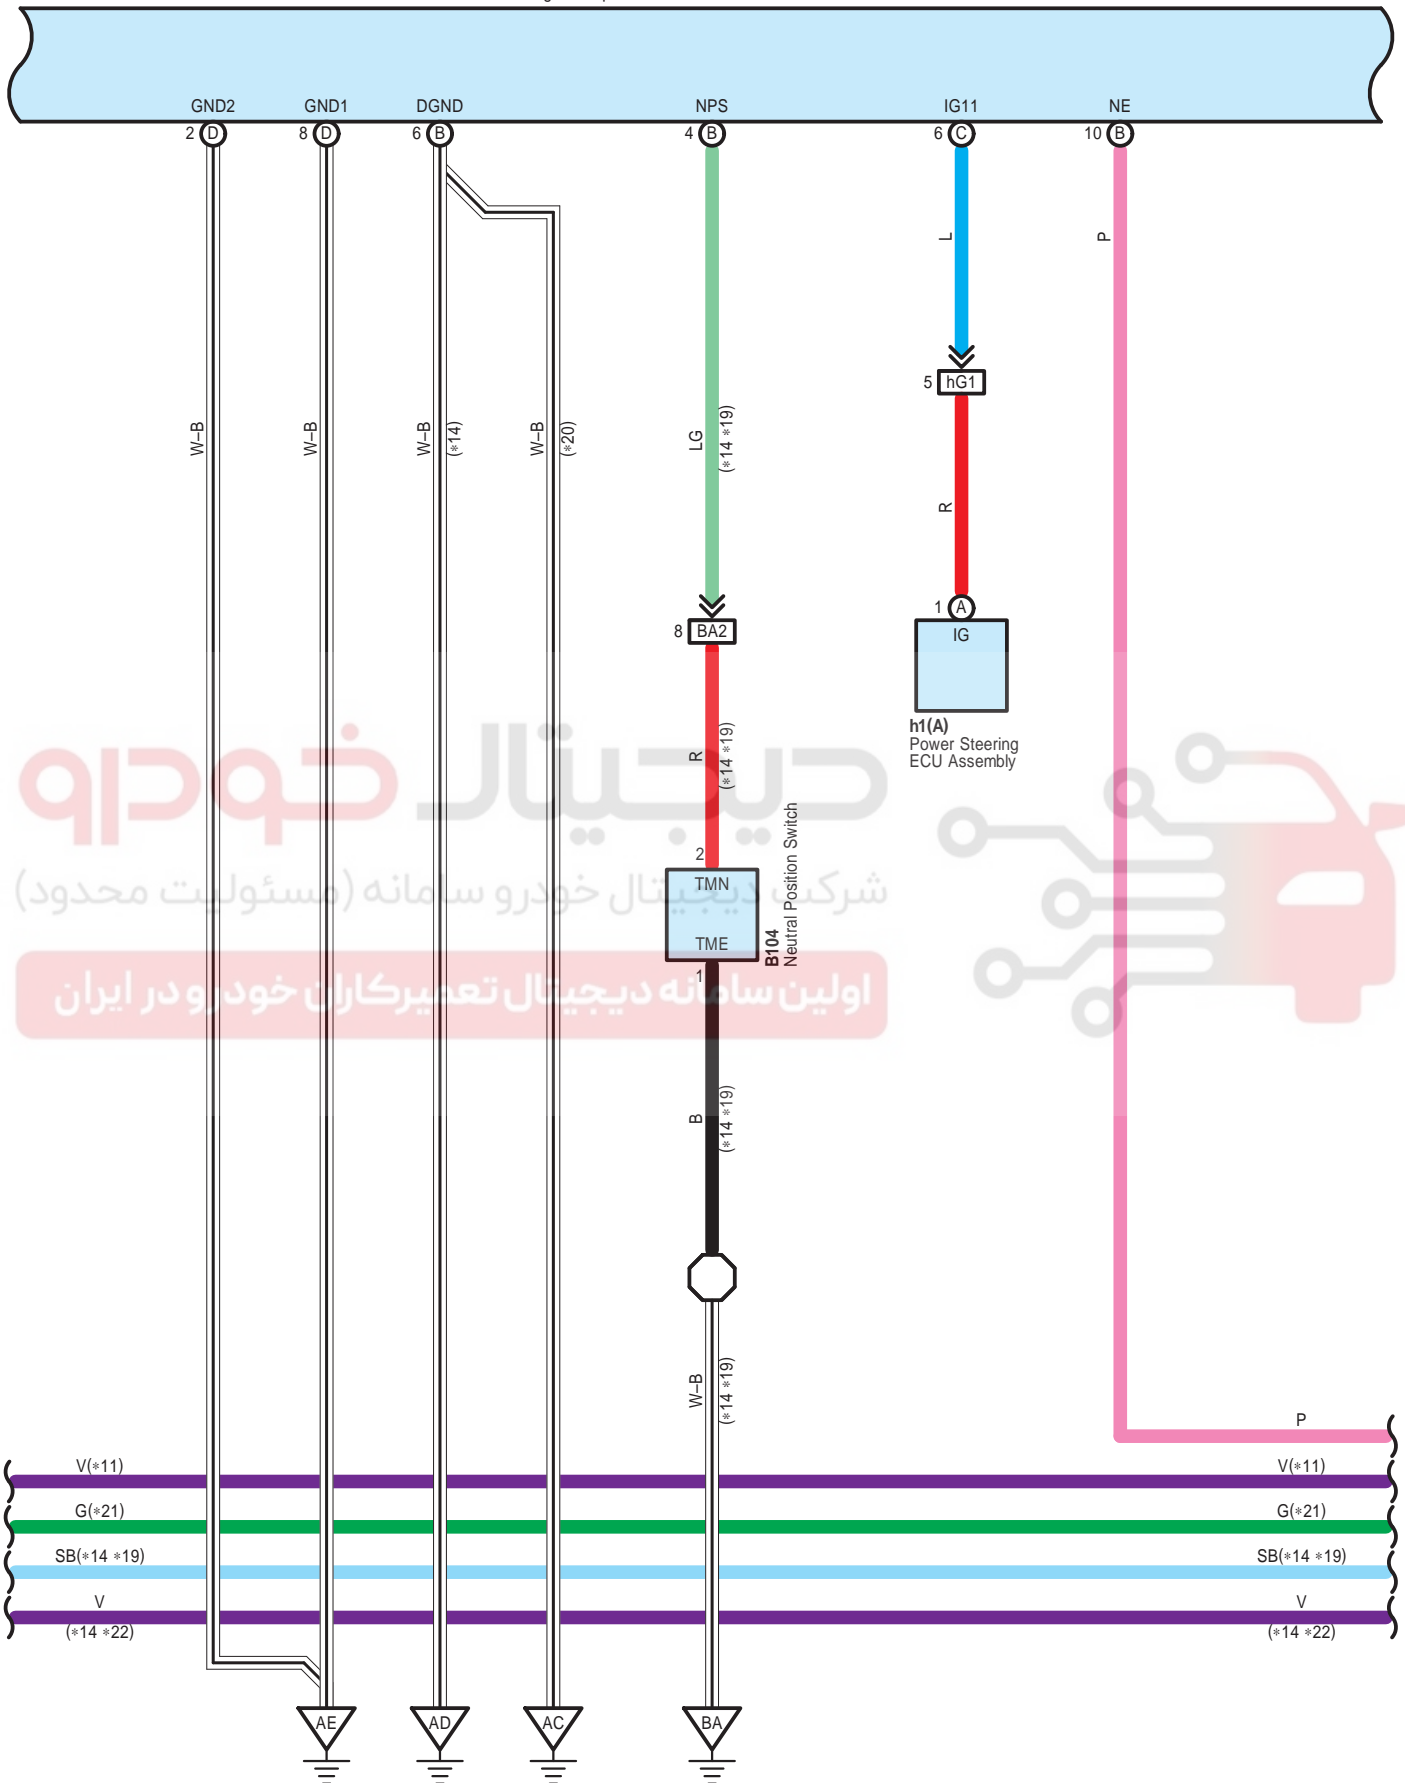

Stop & Start System (From Oct. 2015 Production)

A66(B), A86(D), G87(C)
Engine Stop and Start ECU