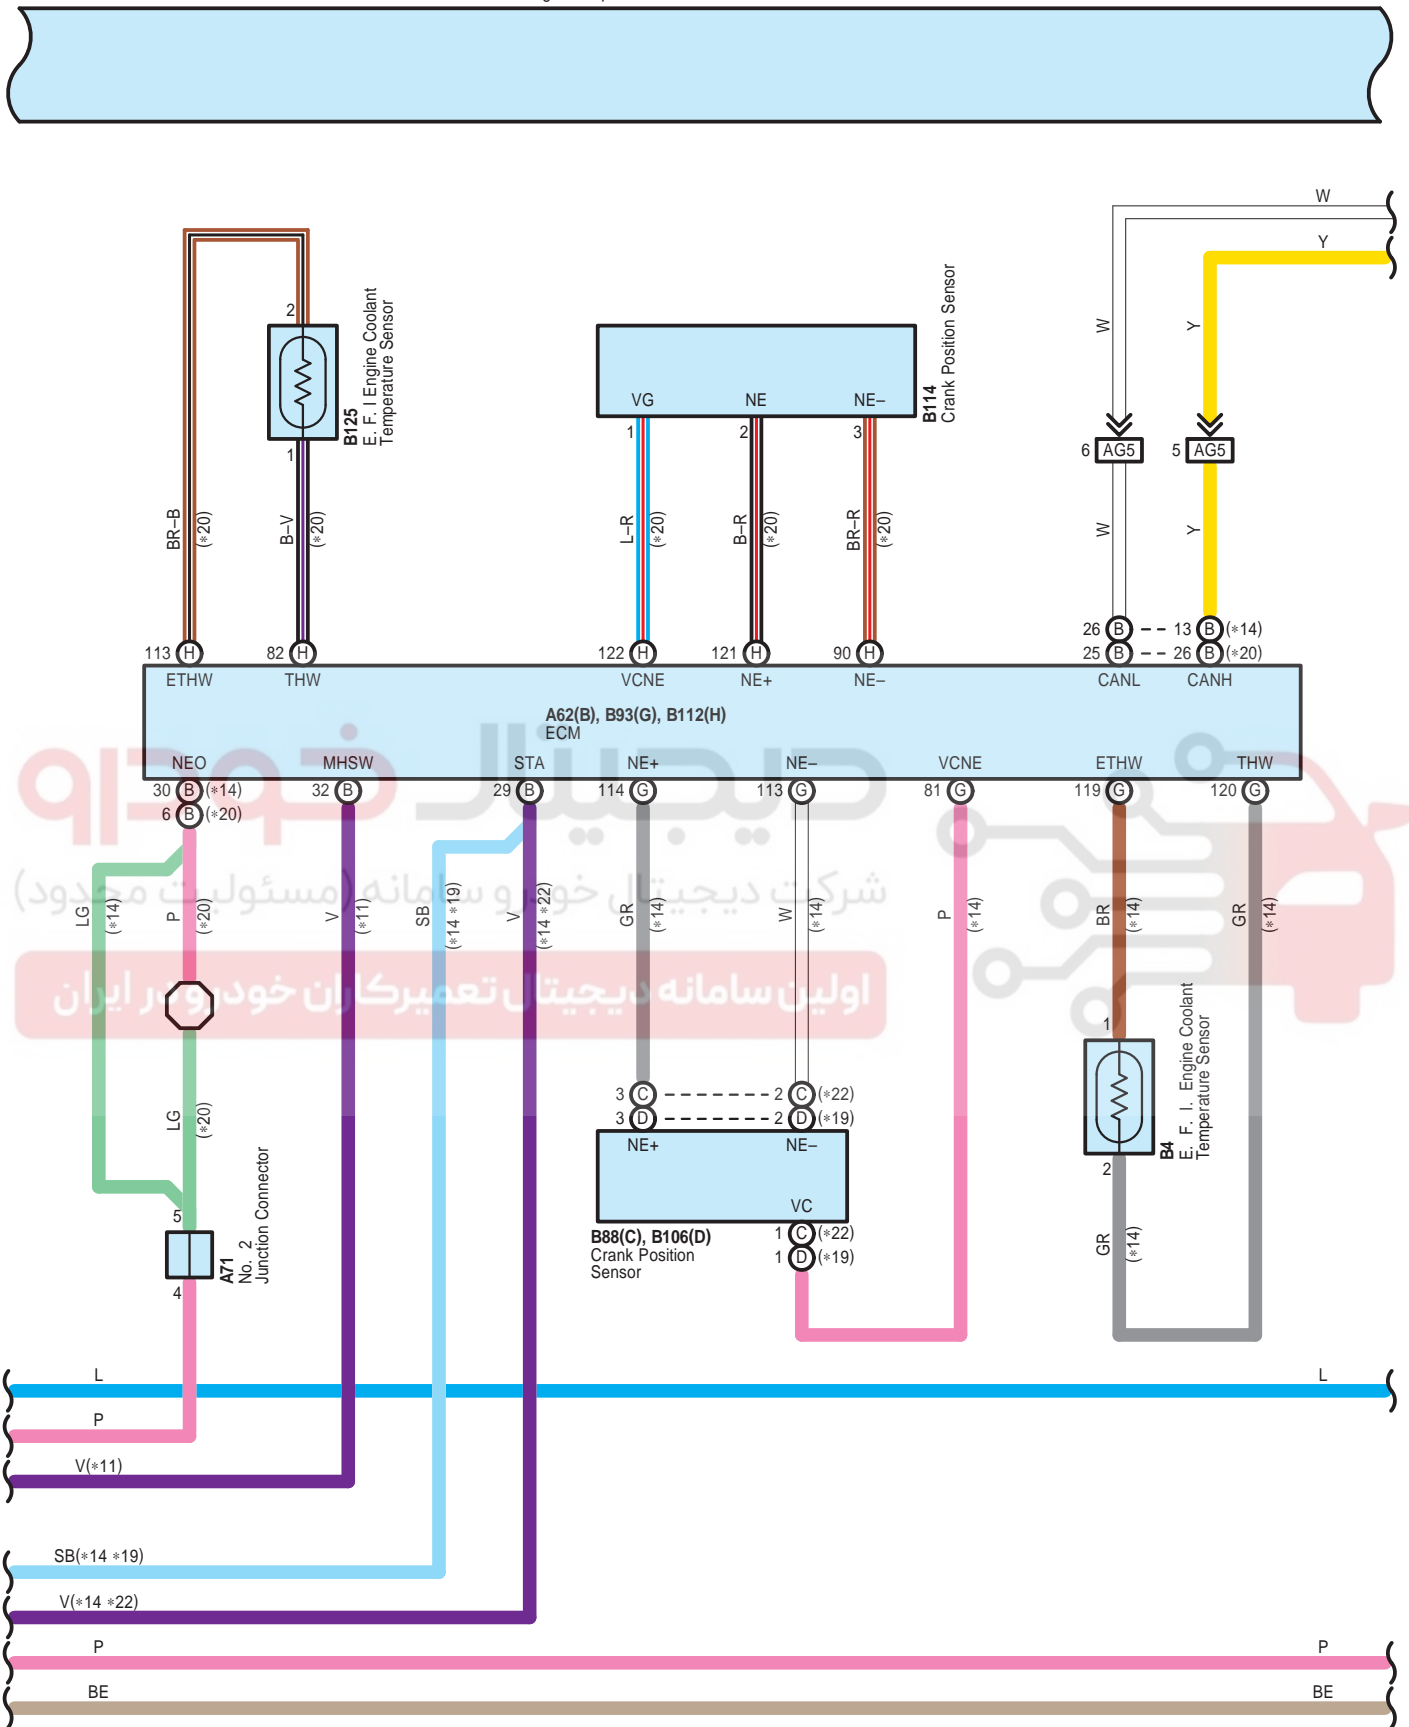

Stop & Start System (From Oct. 2015 Production)

A66(B), A86(D), G87(C)
Engine Stop and Start ECU