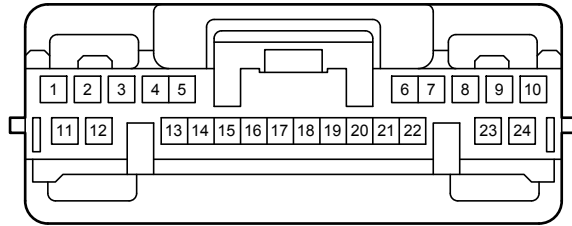

90980-10997

90980-10997

90980-12912

G170
Black