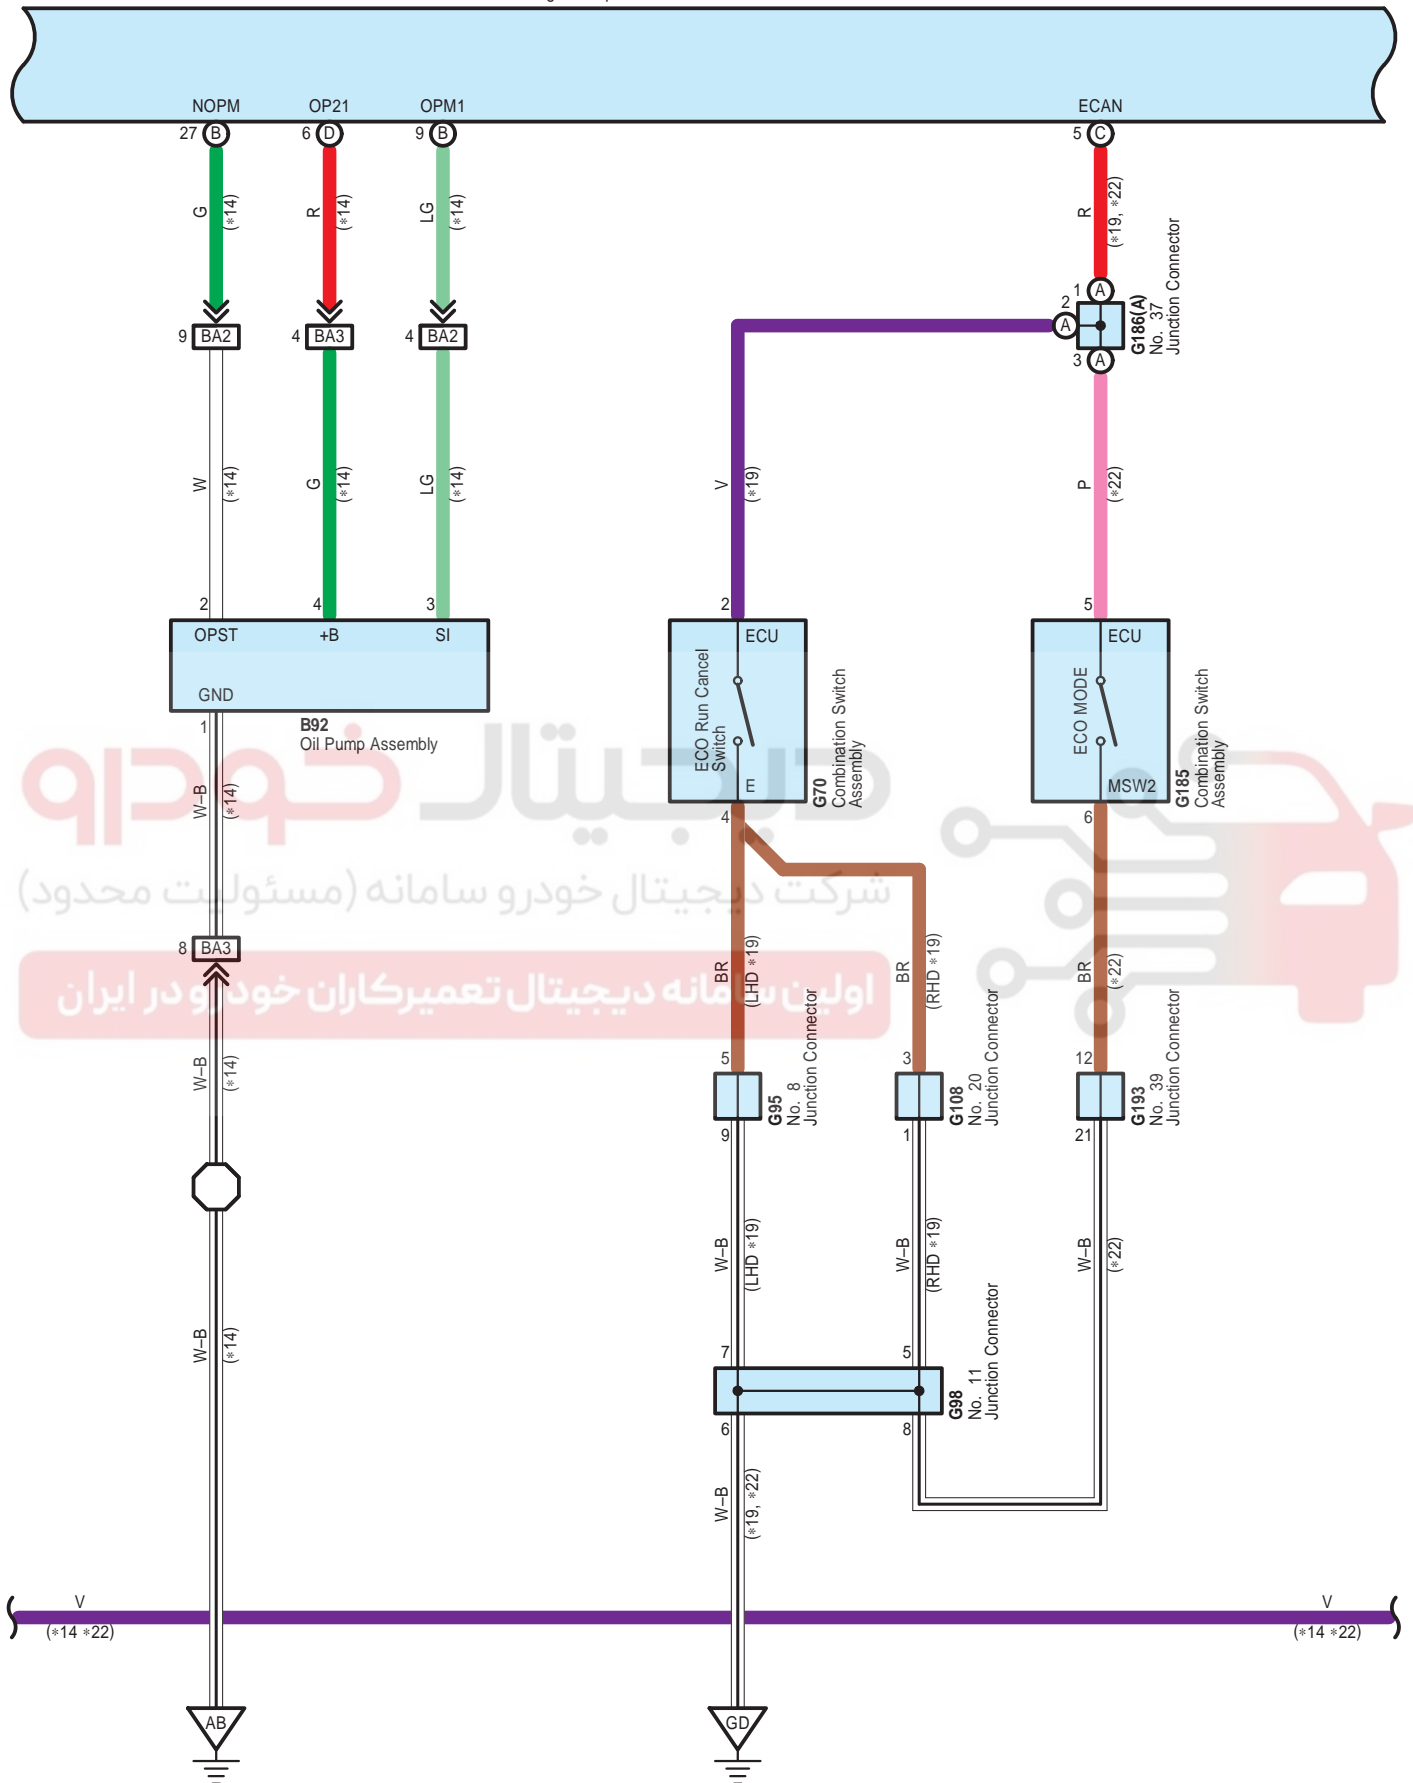

Stop & Start System (From Oct. 2015 Production)

*14 : 3ZR-FAE
 *20 : 2WW
 *22 : CVT

Stop & Start System (From Oct. 2015 Production)

A66(B), A86(D), G87(C)
Engine Stop and Start ECU

Stop & Start System (From Oct. 2015 Production)

- *14 : 3ZR-FAE
- *19 : M/T
- *20 : 2WW
- *22 : CVT

Stop & Start System (From Oct. 2015 Production)

A66(B), A86(D), G87(C)
Engine Stop and Start ECU

Stop & Start System (From Oct. 2015 Production)

Stop & Start System (From Oct. 2015 Production)