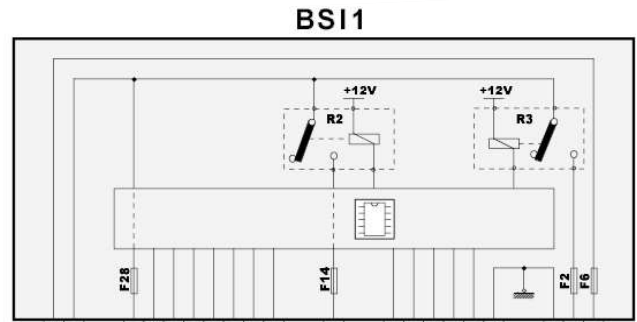

Electrical Mirrors