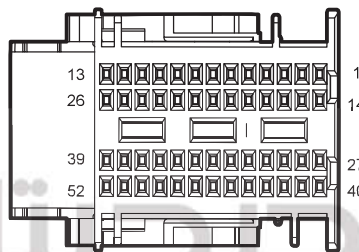

M05 BCM C1

M13 Combination Switch - Wiper

G18 Engine Harness Right

G51 Main Harness Left

I1_RM Roof Harness to Main Harness 1

I1_MR Main Harness to Roof Harness

R06 Sun&Rain Sensor

F01 BCM C2