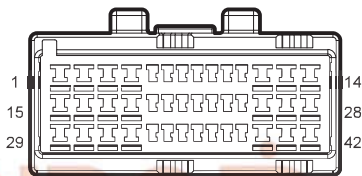

I1_FE Body Harness to Engine
Harness 1