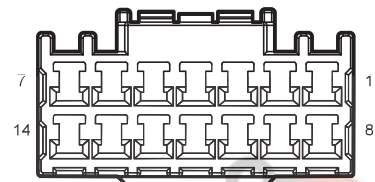

اولین سامانه دیجیتال تعمیرکاران خودرو در ایران

Wiper 2

Harness Connector	Name	Page
E26	Washing Pot Motor	16
M02	BCM c3	21
M05	BCM c1	20
M13	Combination Switch -Wiper	21
F01	BCM C2	25
R06	Sun&Rain Sensor	23
I1_RM	Roof Harness to Main Harness 1	23
I1_MR	Main Harness to Roof Harness	21
I1_EM	Engine Harness to Main Harness 1	16
I1_ME	Main Harness to Engine Harness 1	20
G18	Engine Harness Right GND	42
G51	Main Harness Left GND	43

M05 BCM C1

M13 Combination Switch - Wiper

G18 Engine Harness Right

G51 Main Harness Left

I1_RM Roof Harness to Main Harness 1

I1_MR Main Harness to Roof Harness

R06 Sun&Rain Sensor

F01 BCM C2