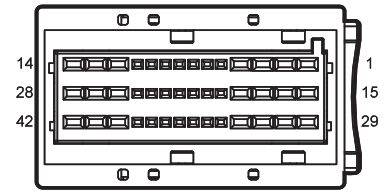

I1_EF Engine Harness to Body
Harness 1