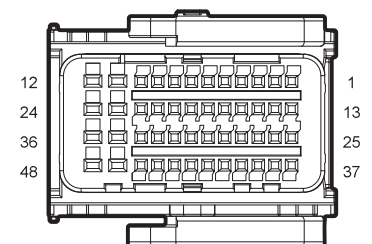

M05 BCM C1

M13 Combination Switch - Wiper

G18 Engine Harness Right

G51 Main Harness Left

I1_RM Roof Harness to Main Harness 1

I1_MR Main Harness to Roof Harness

R06 Sun&Rain Sensor

F01 BCM C2