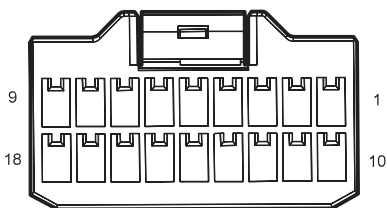

M05 BCM C1

M13 Combination Switch - Wiper

G18 Engine Harness Right

G51 Main Harness Left

I1_RM Roof Harness to Main Harness 1

I1_MR Main Harness to Roof Harness

R06 Sun&Rain Sensor

F01 BCM C2