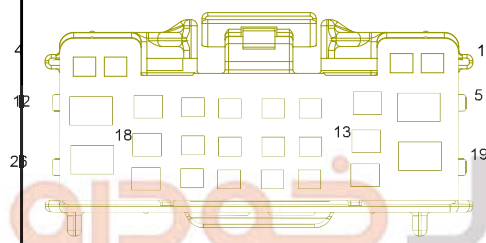

I1_EF Engine Harness to Body Harness 1

I1_FE Body Harness to Engine Harness 1

I1_FT Body Harness to Tailgate Transition Harness

I1_TF Tailgate Transition Harness to Body Harness

W11 Right rear inner combination lamp M02 BCM C3