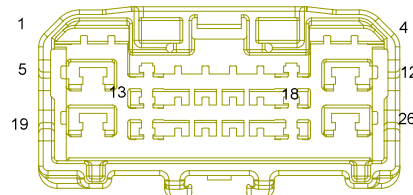

Position Lamp

Harness Connector	Name	Page
E01	1.5T Cooling Fan	16
E04	Right Front Combination Light	16
E20	Left Front Combination Light	16
F01	BCM C2	25
F14	Right Rear Outer Combination Light	25
F19	Left Rear Outer Combination Light	26
I1_EF	Engine Harness to Body Harness 1	16
I1_FE	Body Harness to Engine Harness 1	25
I1_FT	Body Harness to Tailgate Transition Harness	26
I1_TF	Tailgate Transition Harness to Body Harness	34
I1_TW	Tailgate Transition Harness to Tailgate Harness	34
I1_WT	Tailgate Harness to Tailgate Transition Harness	34
M02	BCM C3	21
M03		21
M05	BCM C1	20
M06	Combination SwitchMight	20
W05	Left License Lamp	34
W07	Left Rear Inner Combination Light	34
W10	Right License Lamp	34
W11	Right Rear Inner Combination Light	34
G05	Body Harness Left Rear GND 2	44
G09	Body Harness Right Rear GND 2	44
G17	Engine Harness Left GND	42
G18	Engine Harness Right GND 1	42
G41	Tailgate GND 1	45
G51	Engine Harness Left GND A	43

G51 Main Harness Left
GND a

E04 Right Front Combination Light

E20 Left Front Combination Light

F01 BCM C2

F14 Right Rear Outer Combination Light

F19 Left Rear Outer Combination Light

G05 Body Harness Left Rear GND 2

G09 Body Harness Right Rear GND 2

G17 Engine Harness Left GND

G18 Engine Harness Right GND 1

G41 Tailgate Harness GND 1

E31 Front Through Lamp

شرکت دیجیتال خودرو (مسئولیت محدود)

اولین سامانه دیجیتال تعمیرکاران خودرو در ایران

I1_EF Engine Harness to Body Harness 1

I1_FE Body Harness to Engine Harness 1

I1_FT Body Harness to Tailgate Transition Harness

I1_TF Tailgate Transition Harness to Body Harness

W11 Right rear inner combination lamp M02 BCM C3