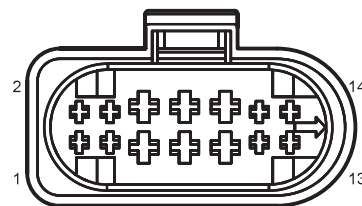

Position Lamp

Harness Connector	Name	Page
E01	1.5T Cooling Fan	16
E04	Right Front Combination Light	16
E20	Left Front Combination Light	16
F01	BCM C2	25
F14	Right Rear Outer Combination Light	25
F19	Left Rear Outer Combination Light	26
I1_EF	Engine Harness to Body Harness 1	16
I1_FE	Body Harness to Engine Harness 1	25
I1_FT	Body Harness to Tailgate Transition Harness	26
I1_TF	Tailgate Transition Harness to Body Harness	34
I1_TW	Tailgate Transition Harness to Tailgate Harness	34
I1_WT	Tailgate Harness to Tailgate Transition Harness	34
M02	BCM C3	21
M03		21
M05	BCM C1	20
M06	Combination SwitchMight	20
W05	Left License Lamp	34
W07	Left Rear Inner Combination Light	34
W10	Right License Lamp	34
W11	Right Rear Inner Combination Light	34
G05	Body Harness Left Rear GND 2	44
G09	Body Harness Right Rear GND 2	44
G17	Engine Harness Left GND	42
G18	Engine Harness Right GND 1	42
G41	Tailgate GND 1	45
G51	Engine Harness Left GND A	43

G51 Main Harness Left
GND a

E04 Right Front Combination Light

E20 Left Front Combination Light

F01 BCM C2

F14 Right Rear Outer Combination Light

F19 Left Rear Outer Combination Light

G05 Body Harness Left Rear GND 2