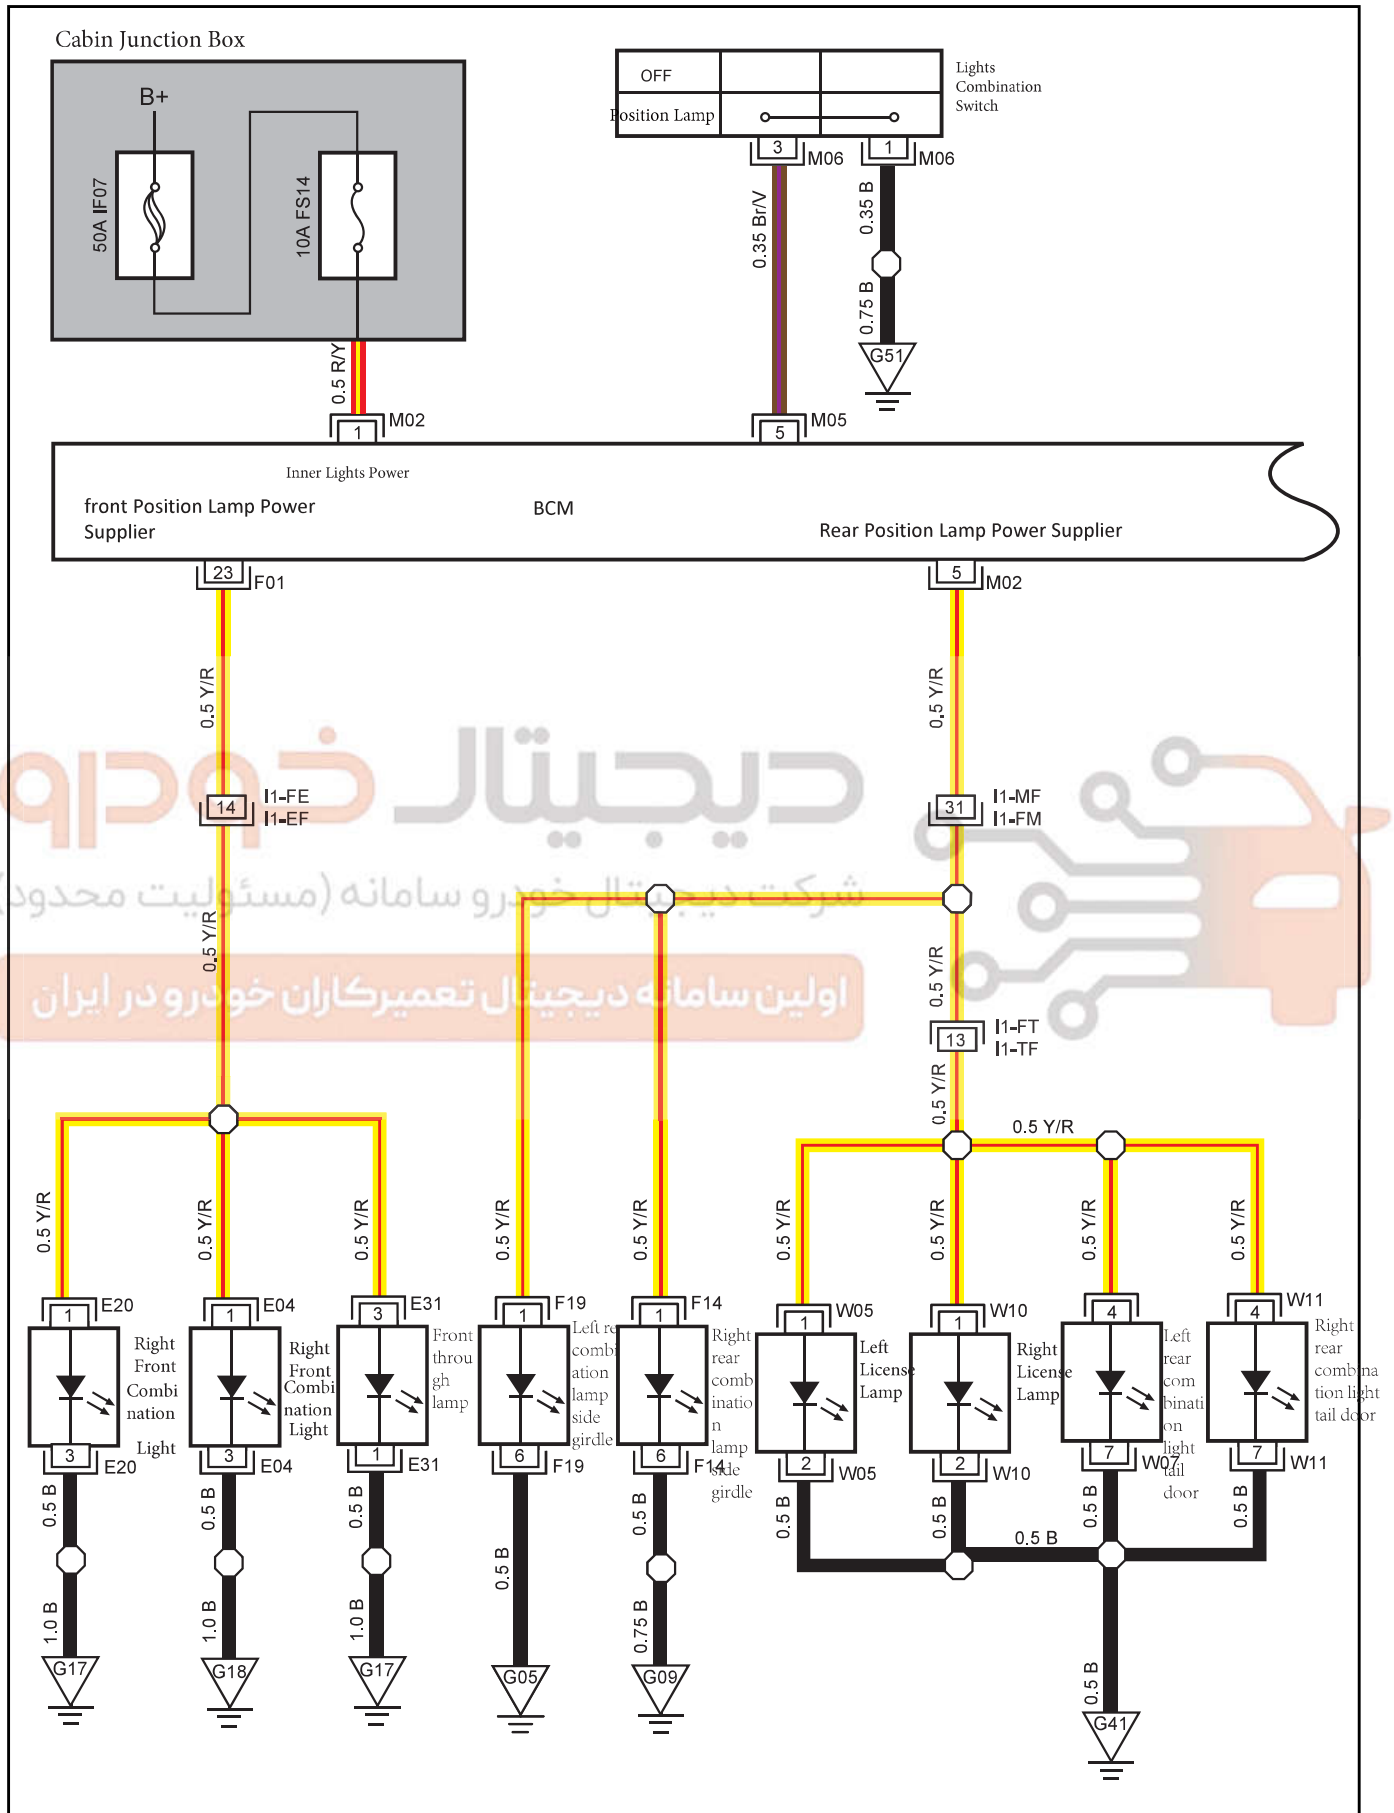

Position Lamp

Harness Connector	Name	Page
E01	1.5T Cooling Fan	16
E04	Right Front Combination Light	16
E20	Left Front Combination Light	16
F01	BCM C2	25
F14	Right Rear Outer Combination Light	25
F19	Left Rear Outer Combination Light	26
I1_EF	Engine Harness to Body Harness 1	16
I1_FE	Body Harness to Engine Harness 1	25
I1_FT	Body Harness to Tailgate Transition Harness	26
I1_TF	Tailgate Transition Harness to Body Harness	34
I1_TW	Tailgate Transition Harness to Tailgate Harness	34
I1_WT	Tailgate Harness to Tailgate Transition Harness	34
M02	BCM C3	21
M03		21
M05	BCM C1	20
M06	Combination SwitchMight	20
W05	Left License Lamp	34
W07	Left Rear Inner Combination Light	34
W10	Right License Lamp	34
W11	Right Rear Inner Combination Light	34
G05	Body Harness Left Rear GND 2	44
G09	Body Harness Right Rear GND 2	44
G17	Engine Harness Left GND	42
G18	Engine Harness Right GND 1	42
G41	Tailgate GND 1	45
G51	Engine Harness Left GND A	43

G51 Main Harness Left
GND a

E04 Right Front Combination Light

E20 Left Front Combination Light

F01 BCM C2

F14 Right Rear Outer Combination Light

F19 Left Rear Outer Combination Light

G05 Body Harness Left Rear GND 2

G09 Body Harness Right Rear GND 2

G17 Engine Harness Left GND

G18 Engine Harness Right GND 1

G41 Tailgate Harness GND 1

E31 Front Through Lamp

شرکت دیجیتال خودرو (مسئولیت محدود)

اولین سامانه دیجیتال تعمیرکاران خودرو در ایران