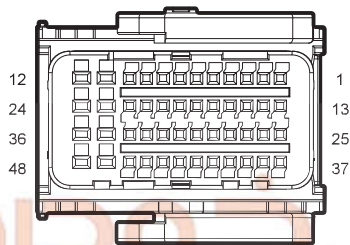

Position Lamp

Harness Connector	Name	Page
E01	1.5T Cooling Fan	16
E04	Right Front Combination Light	16
E20	Left Front Combination Light	16
F01	BCM C2	25
F14	Right Rear Outer Combination Light	25
F19	Left Rear Outer Combination Light	26
I1_EF	Engine Harness to Body Harness 1	16
I1_FE	Body Harness to Engine Harness 1	25
I1_FT	Body Harness to Tailgate Transition Harness	26
I1_TF	Tailgate Transition Harness to Body Harness	34
I1_TW	Tailgate Transition Harness to Tailgate Harness	34
I1_WT	Tailgate Harness to Tailgate Transition Harness	34
M02	BCM C3	21
M03		21
M05	BCM C1	20
M06	Combination SwitchMight	20
W05	Left License Lamp	34
W07	Left Rear Inner Combination Light	34
W10	Right License Lamp	34
W11	Right Rear Inner Combination Light	34
G05	Body Harness Left Rear GND 2	44
G09	Body Harness Right Rear GND 2	44
G17	Engine Harness Left GND	42
G18	Engine Harness Right GND 1	42
G41	Tailgate GND 1	45
G51	Engine Harness Left GND A	43

G51 Main Harness Left
GND a

E04 Right Front Combination Light

E20 Left Front Combination Light

F01 BCM C2

F14 Right Rear Outer Combination Light

F19 Left Rear Outer Combination Light

G05 Body Harness Left Rear GND 2