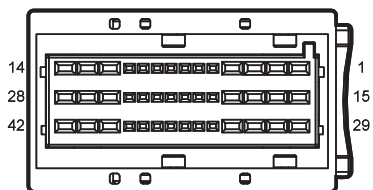

I1_EF Engine Harness to Body Harness 1