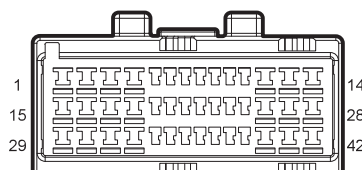

Position Lamp

Harness Connector	Name	Page
E01	1.5T Cooling Fan	16
E04	Right Front Combination Light	16
E20	Left Front Combination Light	16
F01	BCM C2	25
F14	Right Rear Outer Combination Light	25
F19	Left Rear Outer Combination Light	26
I1_EF	Engine Harness to Body Harness 1	16
I1_FE	Body Harness to Engine Harness 1	25
I1_FT	Body Harness to Tailgate Transition Harness	26
I1_TF	Tailgate Transition Harness to Body Harness	34
I1_TW	Tailgate Transition Harness to Tailgate Harness	34
I1_WT	Tailgate Harness to Tailgate Transition Harness	34
M02	BCM C3	21
M03		21
M05	BCM C1	20
M06	Combination SwitchMight	20
W05	Left License Lamp	34
W07	Left Rear Inner Combination Light	34
W10	Right License Lamp	34
W11	Right Rear Inner Combination Light	34
G05	Body Harness Left Rear GND 2	44
G09	Body Harness Right Rear GND 2	44
G17	Engine Harness Left GND	42
G18	Engine Harness Right GND 1	42
G41	Tailgate GND 1	45
G51	Engine Harness Left GND A	43

G51 Main Harness Left
GND a

E04 Right Front Combination Light

E20 Left Front Combination Light

F01 BCM C2

F14 Right Rear Outer Combination Light

F19 Left Rear Outer Combination Light

G05 Body Harness Left Rear GND 2

G09 Body Harness Right Rear GND 2

G17 Engine Harness Left GND

G18 Engine Harness Right GND 1

G41 Tailgate Harness GND 1

E31 Front Through Lamp

شرکت دیجیتال خودرو (مسئولیت محدود)

اولین سامانه دیجیتال تعمیرکاران خودرو در ایران

I1_EF Engine Harness to Body Harness 1

I1_FE Body Harness to Engine Harness 1

I1_FT Body Harness to Tailgate Transition Harness

I1_TF Tailgate Transition Harness to Body Harness

W11 Right rear inner combination lamp M02 BCM C3