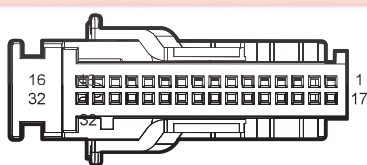

I1_EF Engine Harness to Body Harness 1

I1_FE Body Harness to Engine Harness 1

W11 Right rear inner combination lamp M02 BCM C3

شرکت دیجیتال خودرو (مسئولیت محدود)

M03 C4_BCM

اولین سامانه دیجیتال تعمیرکاران خودرو در ایران