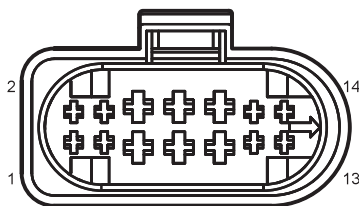

Position Lamp

Harness Connector	Name	Page
E01	1.5T Cooling Fan	16
E04	Right Front Combination Light	16
E20	Left Front Combination Light	16
F01	BCM C2	25
F14	Right Rear Outer Combination Light	25
F19	Left Rear Outer Combination Light	26
I1_EF	Engine Harness to Body Harness 1	16
I1_FE	Body Harness to Engine Harness 1	25
I1_FT	Body Harness to Tailgate Transition Harness	26
I1_TF	Tailgate Transition Harness to Body Harness	34
I1_TW	Tailgate Transition Harness to Tailgate Harness	34
I1_WT	Tailgate Harness to Tailgate Transition Harness	34
M02	BCM C3	21
M03		21
M05	BCM C1	20
M06	Combination SwitchMight	20
W05	Left License Lamp	34
W07	Left Rear Inner Combination Light	34
W10	Right License Lamp	34
W11	Right Rear Inner Combination Light	34
G05	Body Harness Left Rear GND 2	44
G09	Body Harness Right Rear GND 2	44
G17	Engine Harness Left GND	42
G18	Engine Harness Right GND 1	42
G41	Tailgate GND 1	45
G51	Engine Harness Left GND A	43

G51 Main Harness Left
GND a

E04 Right Front Combination Light

E20 Left Front Combination Light

F01 BCM C2

F14 Right Rear Outer Combination Light

F19 Left Rear Outer Combination Light

G05 Body Harness Left Rear GND 2