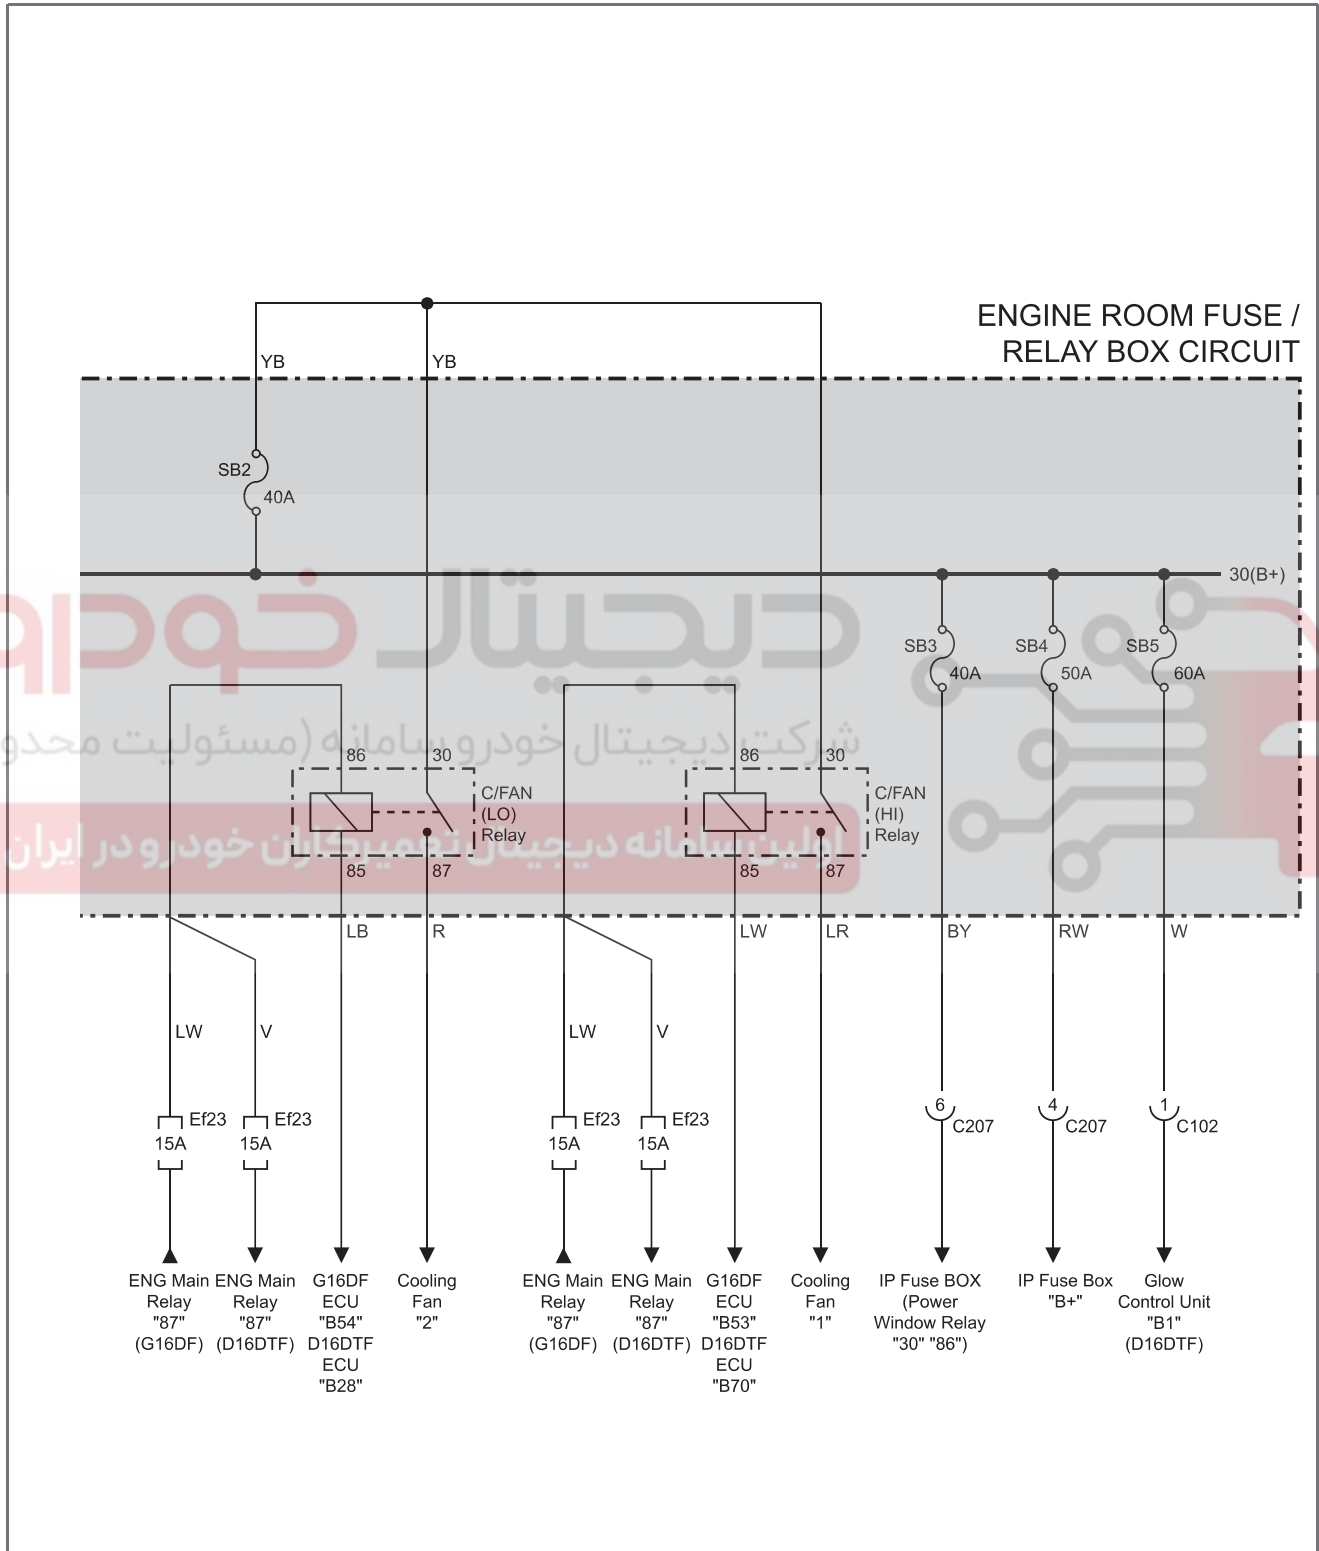

Modification basis	
Application basis	
Affected VIN