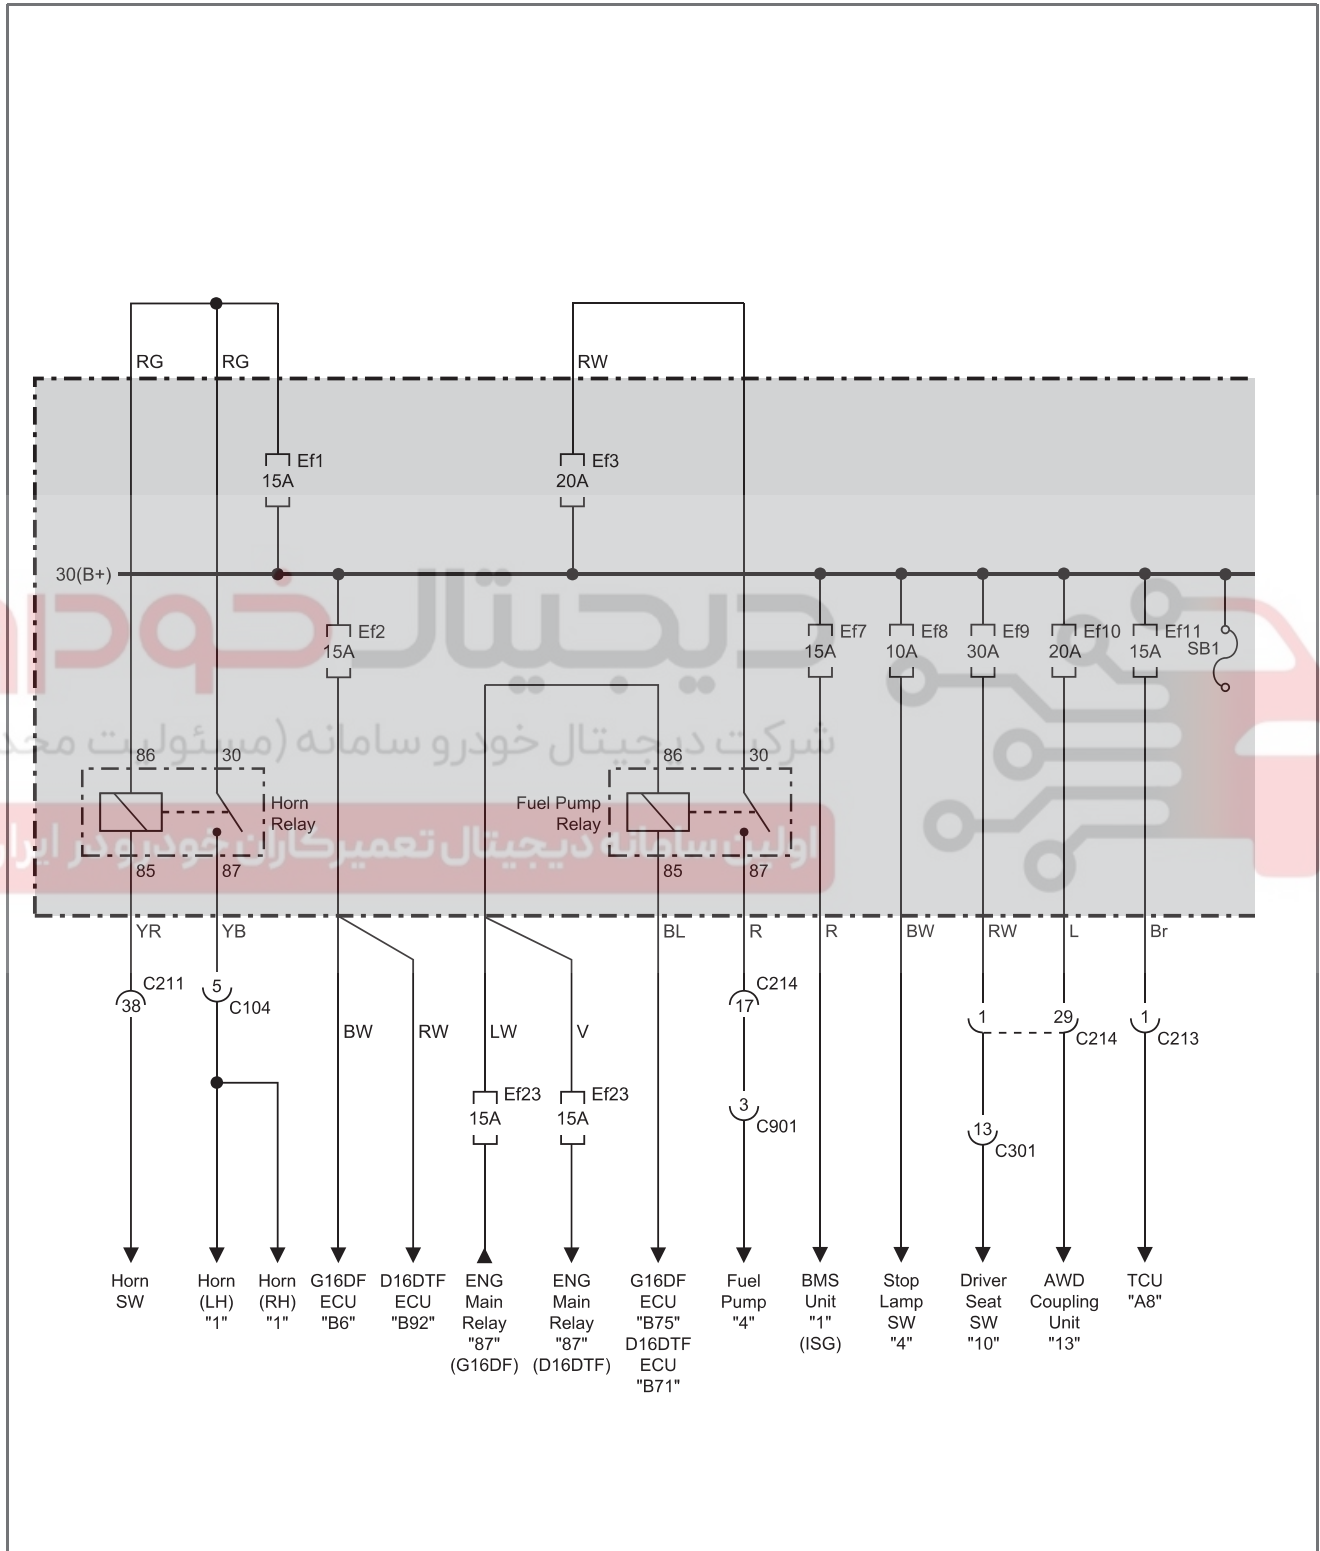

4) Circuit Diagram

► SB1~SB5, Ef1~Ef3, Ef7~Ef11

FUSE

TIVOLI 2015.06

Modification basis	
Application basis	
Affected VIN