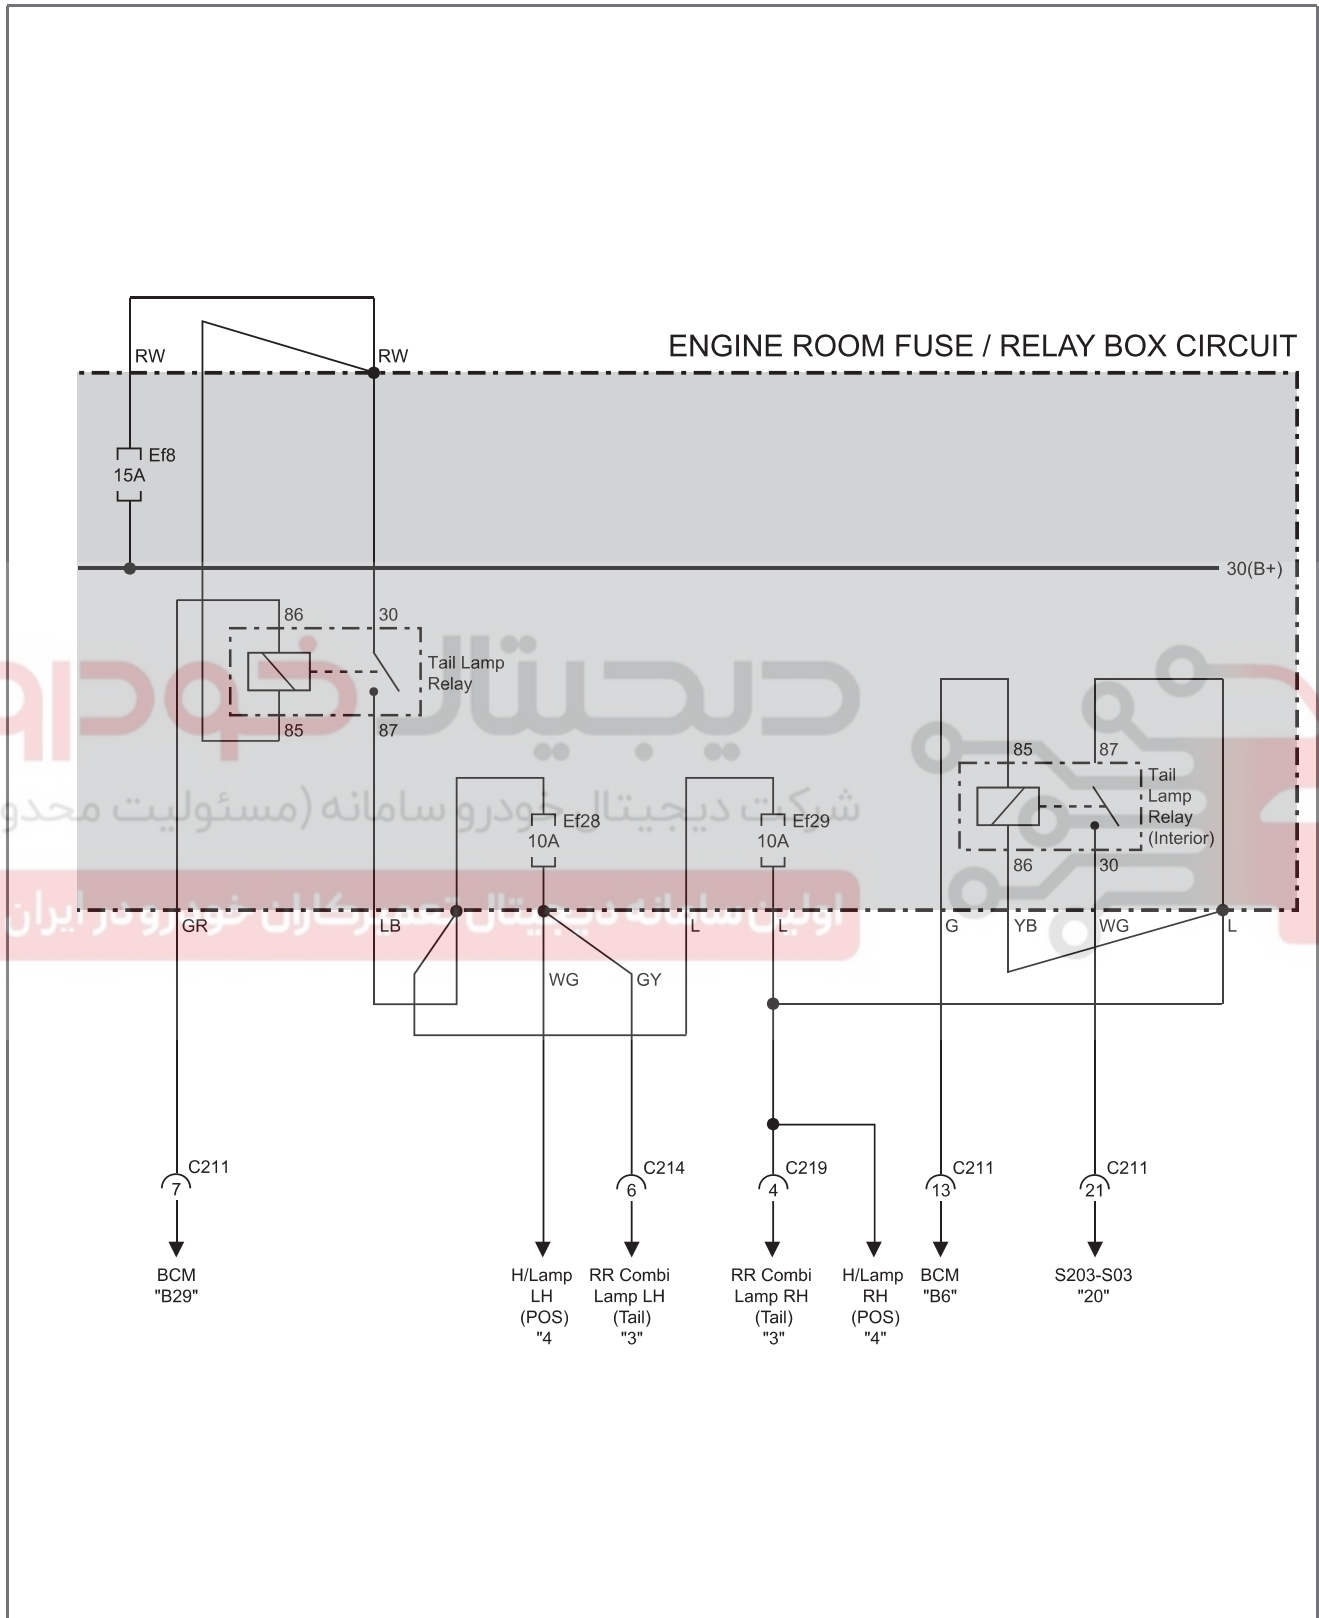

FUSE

BCM

S KM

INSTRUM
ENT

SWITCH

LAMP

WIPER
AND

AV/N

MP3
AUDIO

LCD
AUDIO

ISG
SYSTEM

Modification basis	
Application basis	
Affected VIN	

FUSE

TIVOLI 2015.06