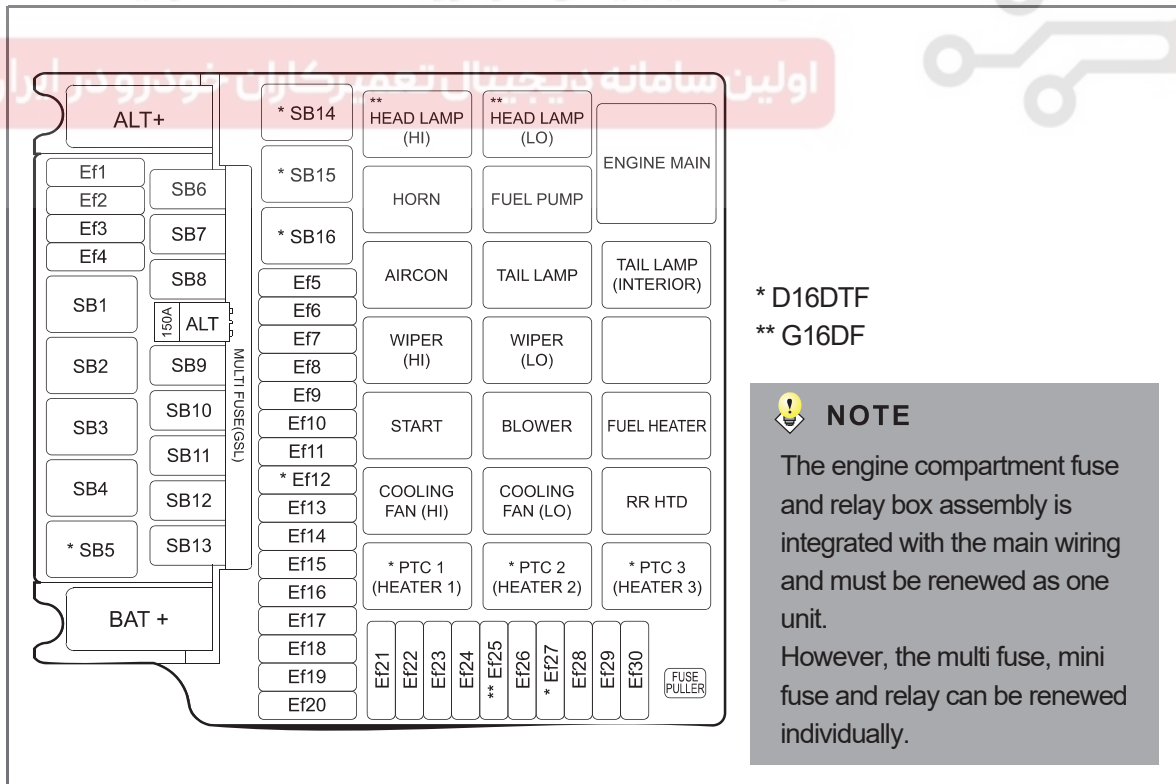

CONFIGURATION AND FUNCTIONS

8410-02 ENGINE COMPARTMENT FUSE AND RELAY BOX

1) Capacity And Designation

2) Fuse number and relay name

Modification basis	
Application basis	
Affected VIN	

3) Use For Each Engine Compartment Fuse