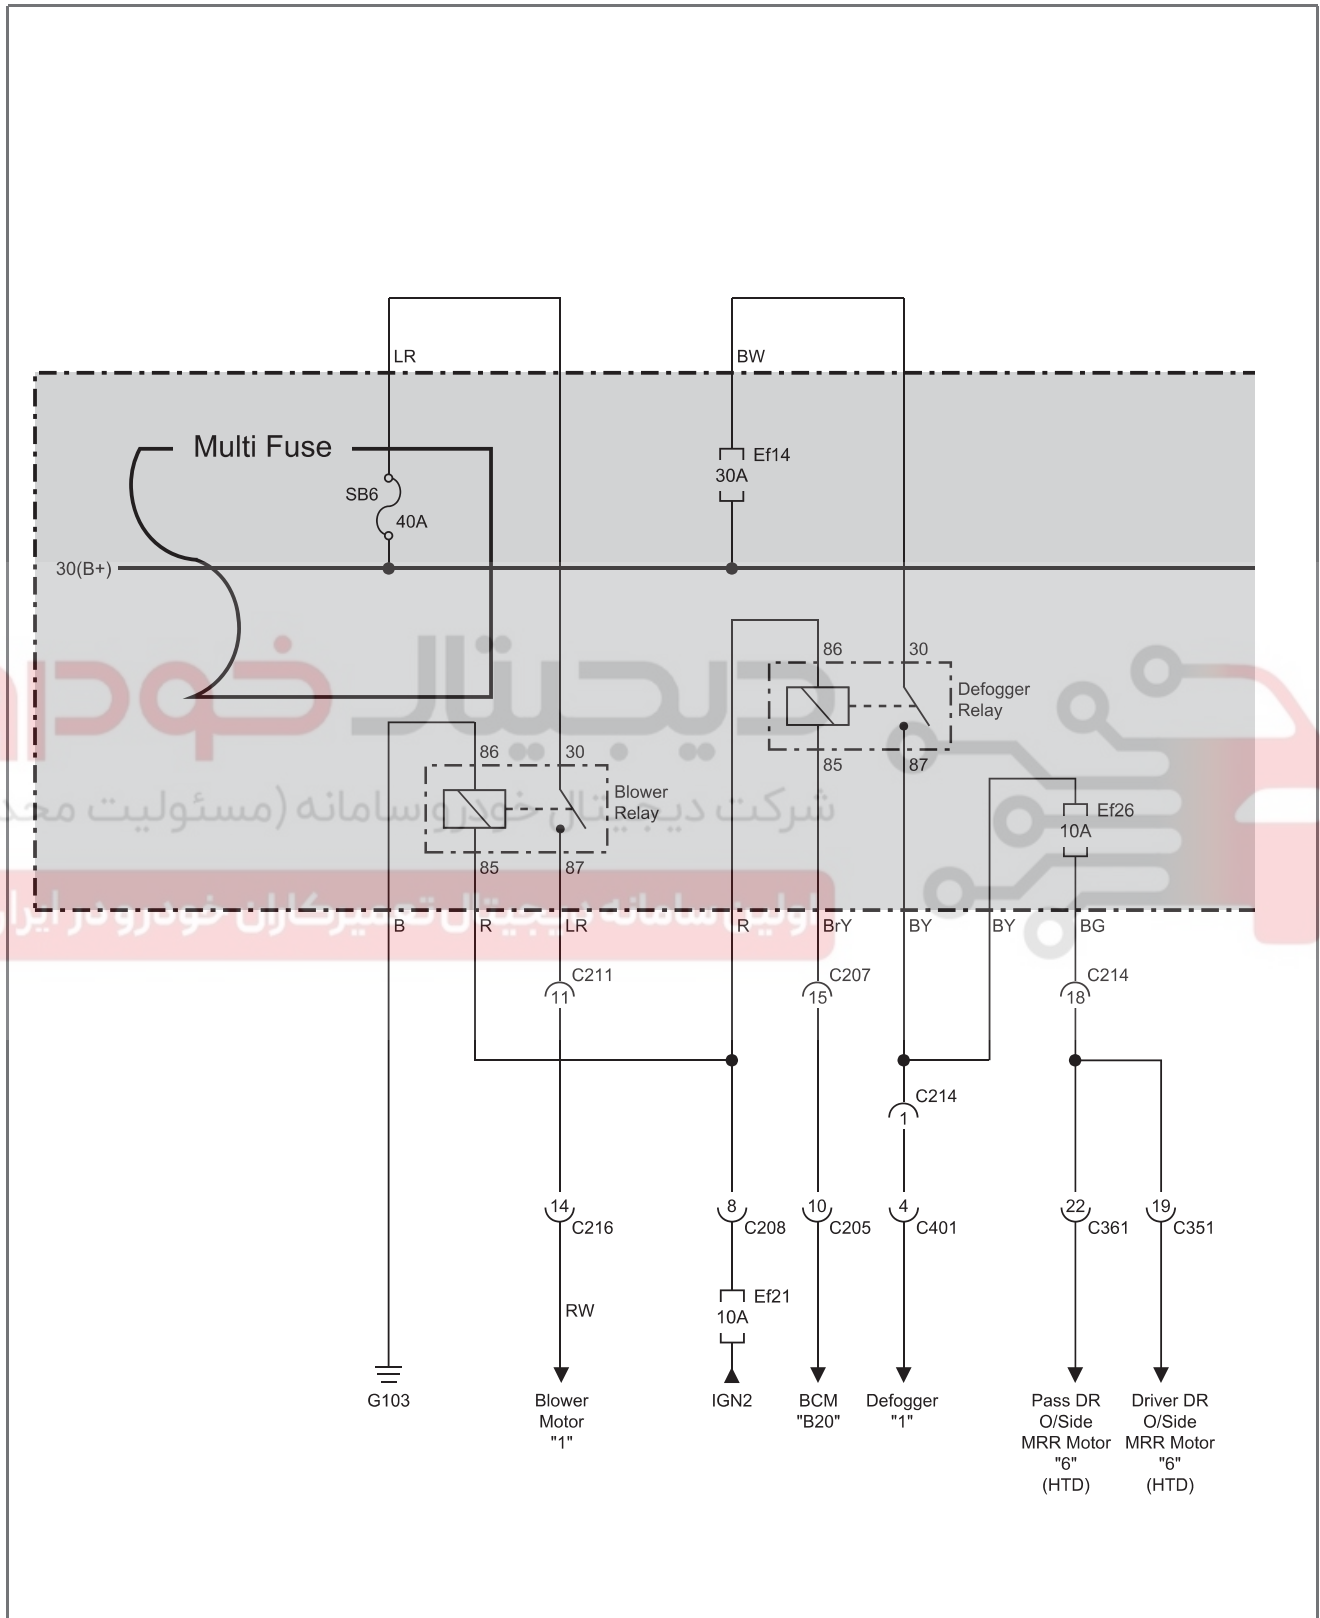

TIVOLI 2015.06

► SB6, SB14~SB16, Ef5, Ef14, Ef26

FUSE

TIVOLI 2015.06

Modification basis	
Application basis	
Affected VIN	

- FUSE
- BCM
- SKM
- INSTRUM ENT
- SWITCH
- LAMP
- WIPER AND
- AV/N
- MP3 AUDIO
- LCD AUDIO
- ISG SYSTEM