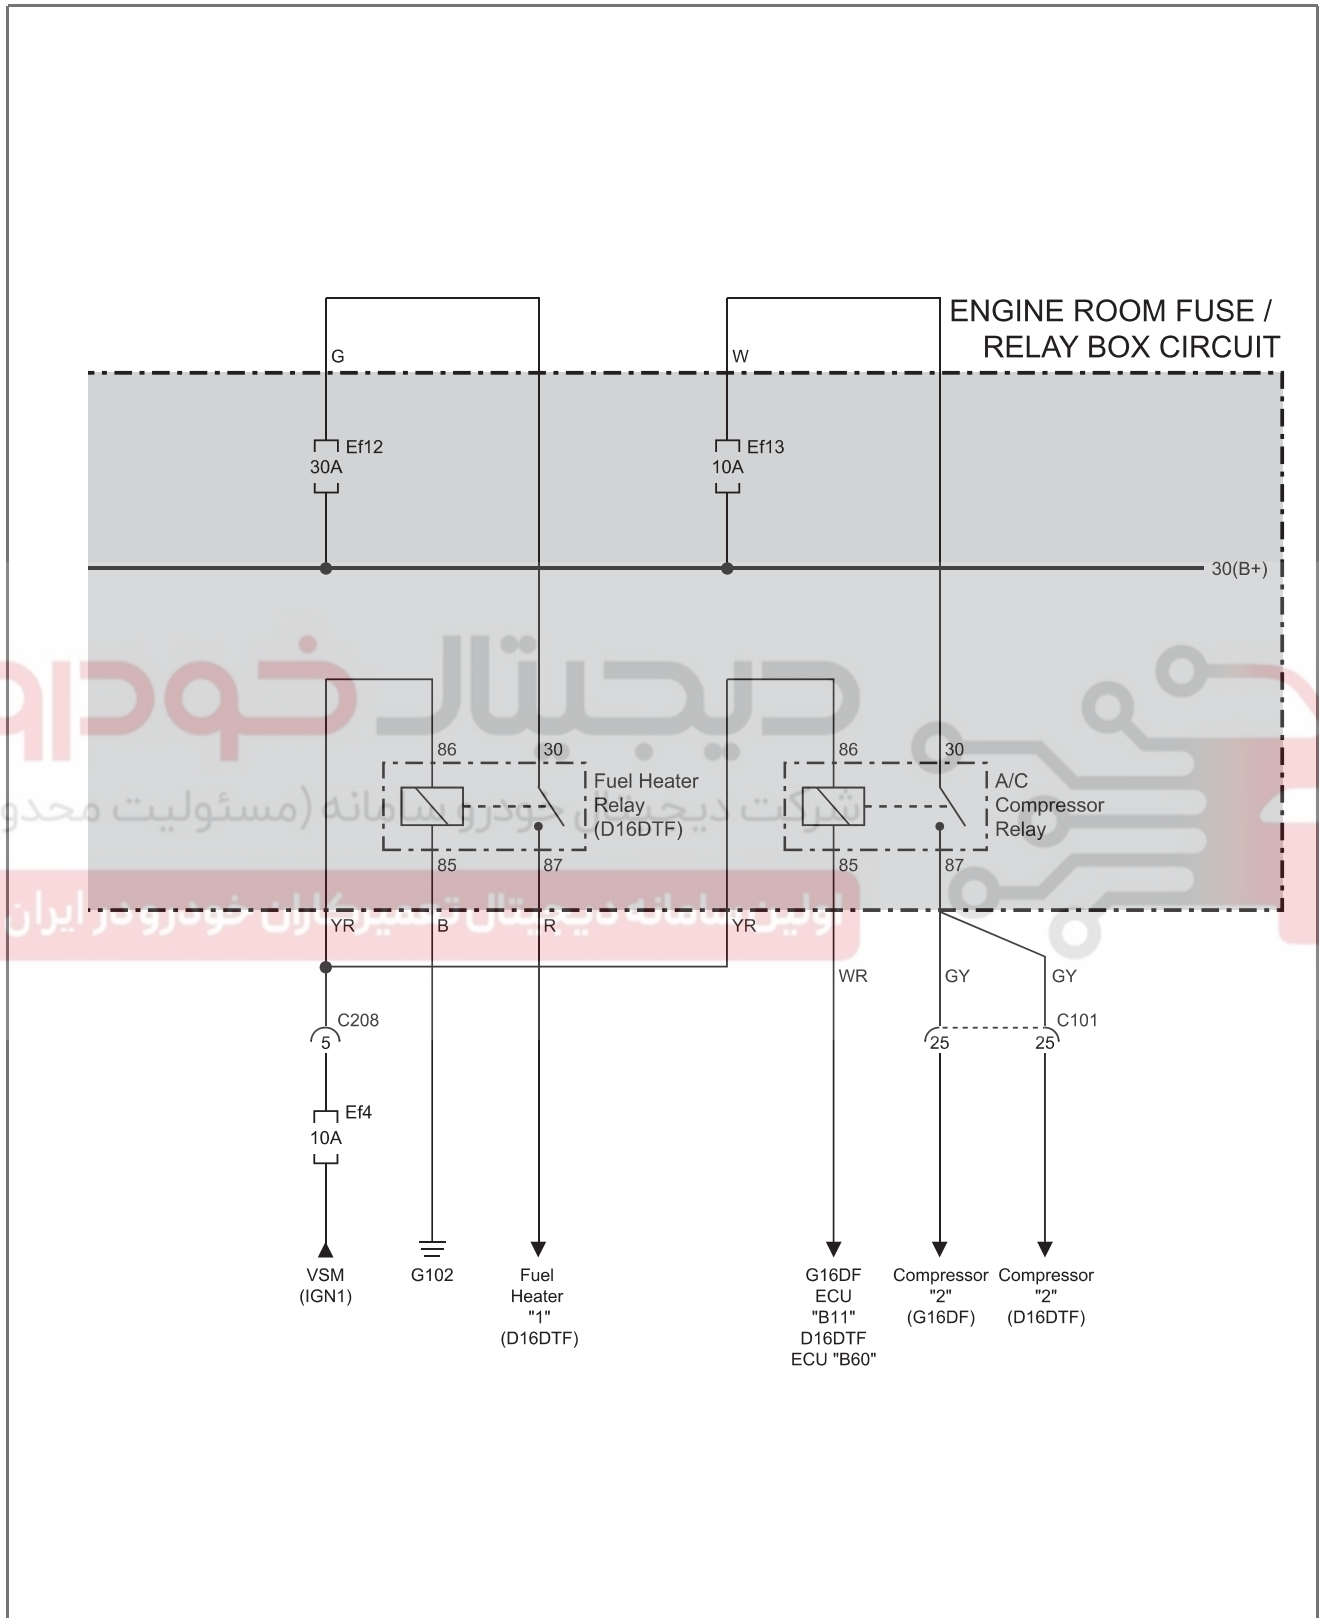

FUSE

BCM

SKM

INSTRUM
ENT

SWITCH

LAMP

WIPER
AND

AV/N

MP3
AUDIO

LCD
AUDIO

ISG
SYSTEM

دیجیتال خودرو

شرکت دیجیتال خودرو پارس (مسئولیت محدود)

تولید کننده های پتانسیل تعمیرکاران خودرو در ایران

Modification basis	
Application basis	
Affected VIN	

FUSE

TIVOLI 2015.06