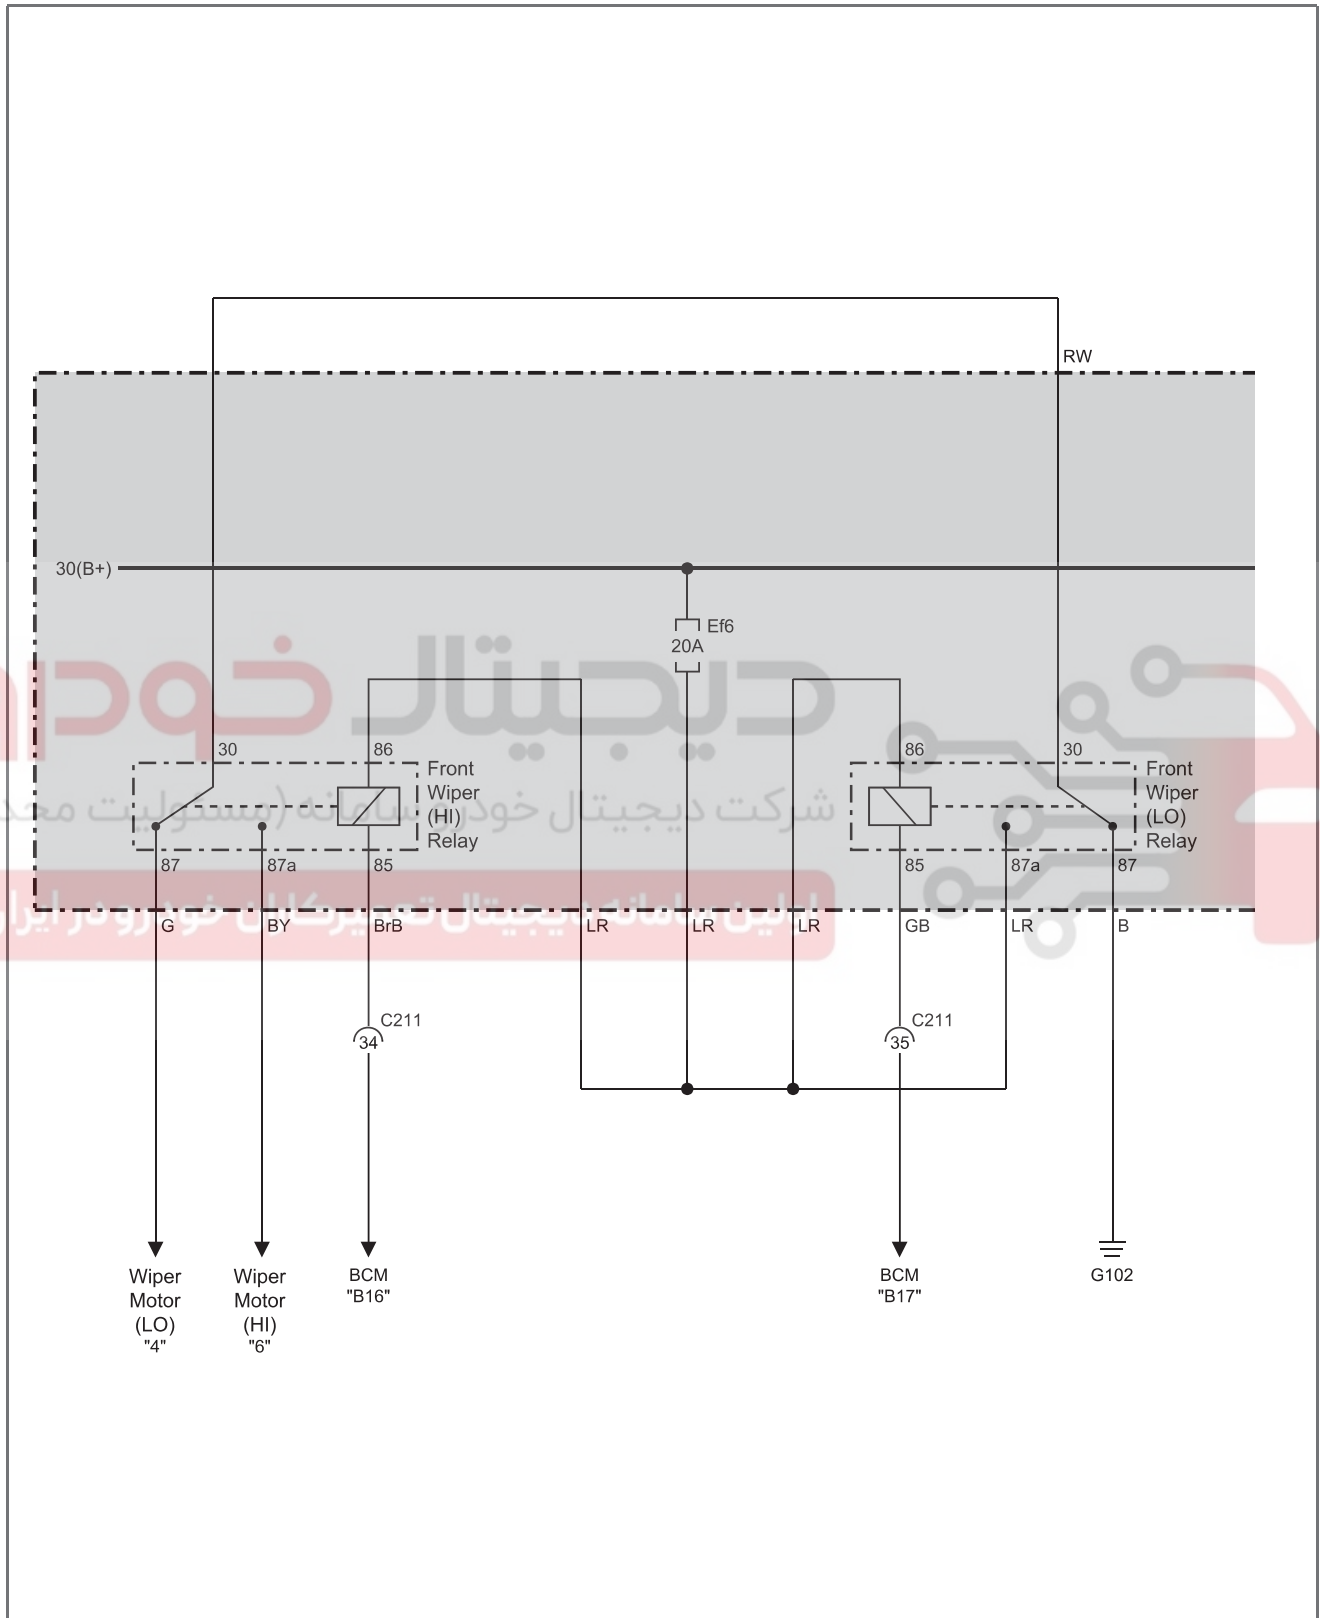

► Ef6, Ef12-Ef13

FUSE

TIVOLI 2015.06

Modification basis	
Application basis	
Affected VIN