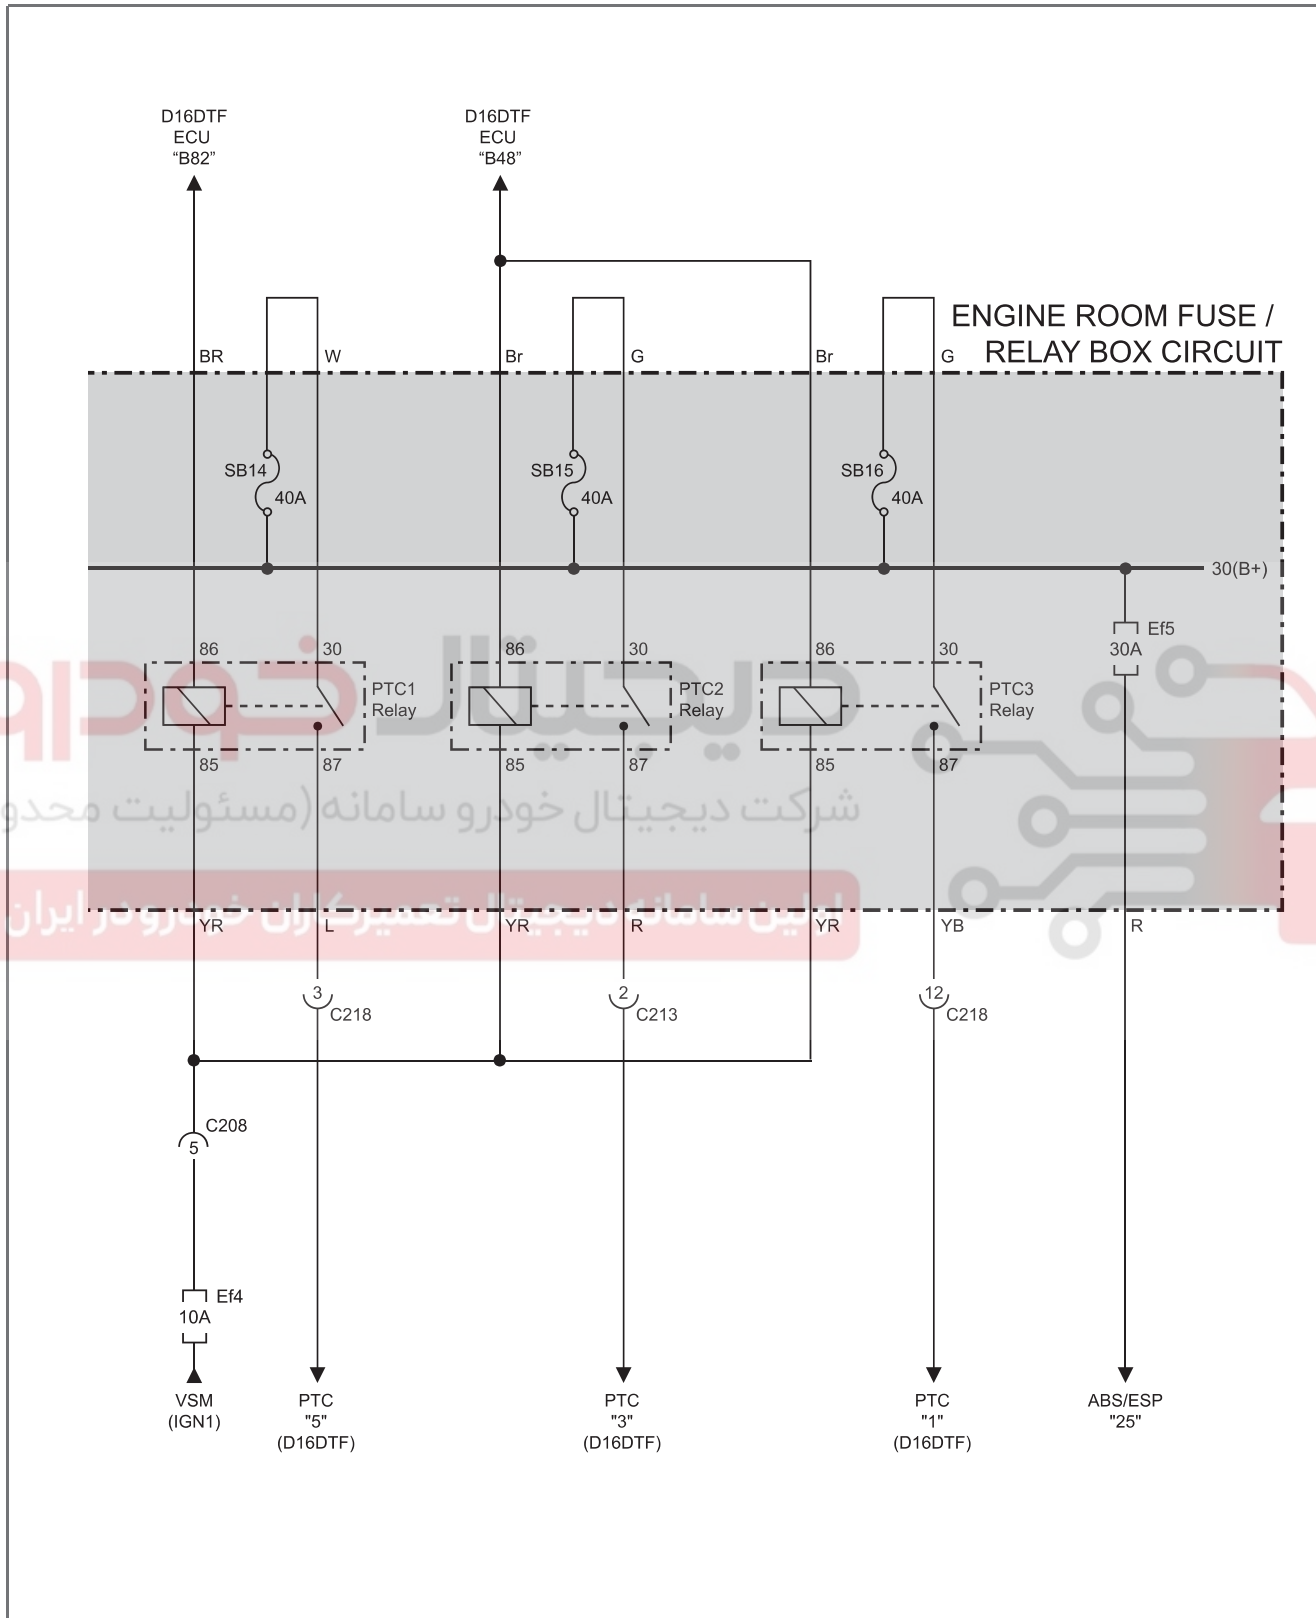

TIVOLI 2015.06

► SB6, SB14~SB16, Ef5, Ef14, Ef26

FUSE

TIVOLI 2015.06

Modification basis	
Application basis	
Affected VIN	

- FUSE
- BCM
- SKM
- INSTRUM ENT
- SWITCH
- LAMP
- WIPER AND
- AV/N
- MP3 AUDIO
- LCD AUDIO
- ISG SYSTEM