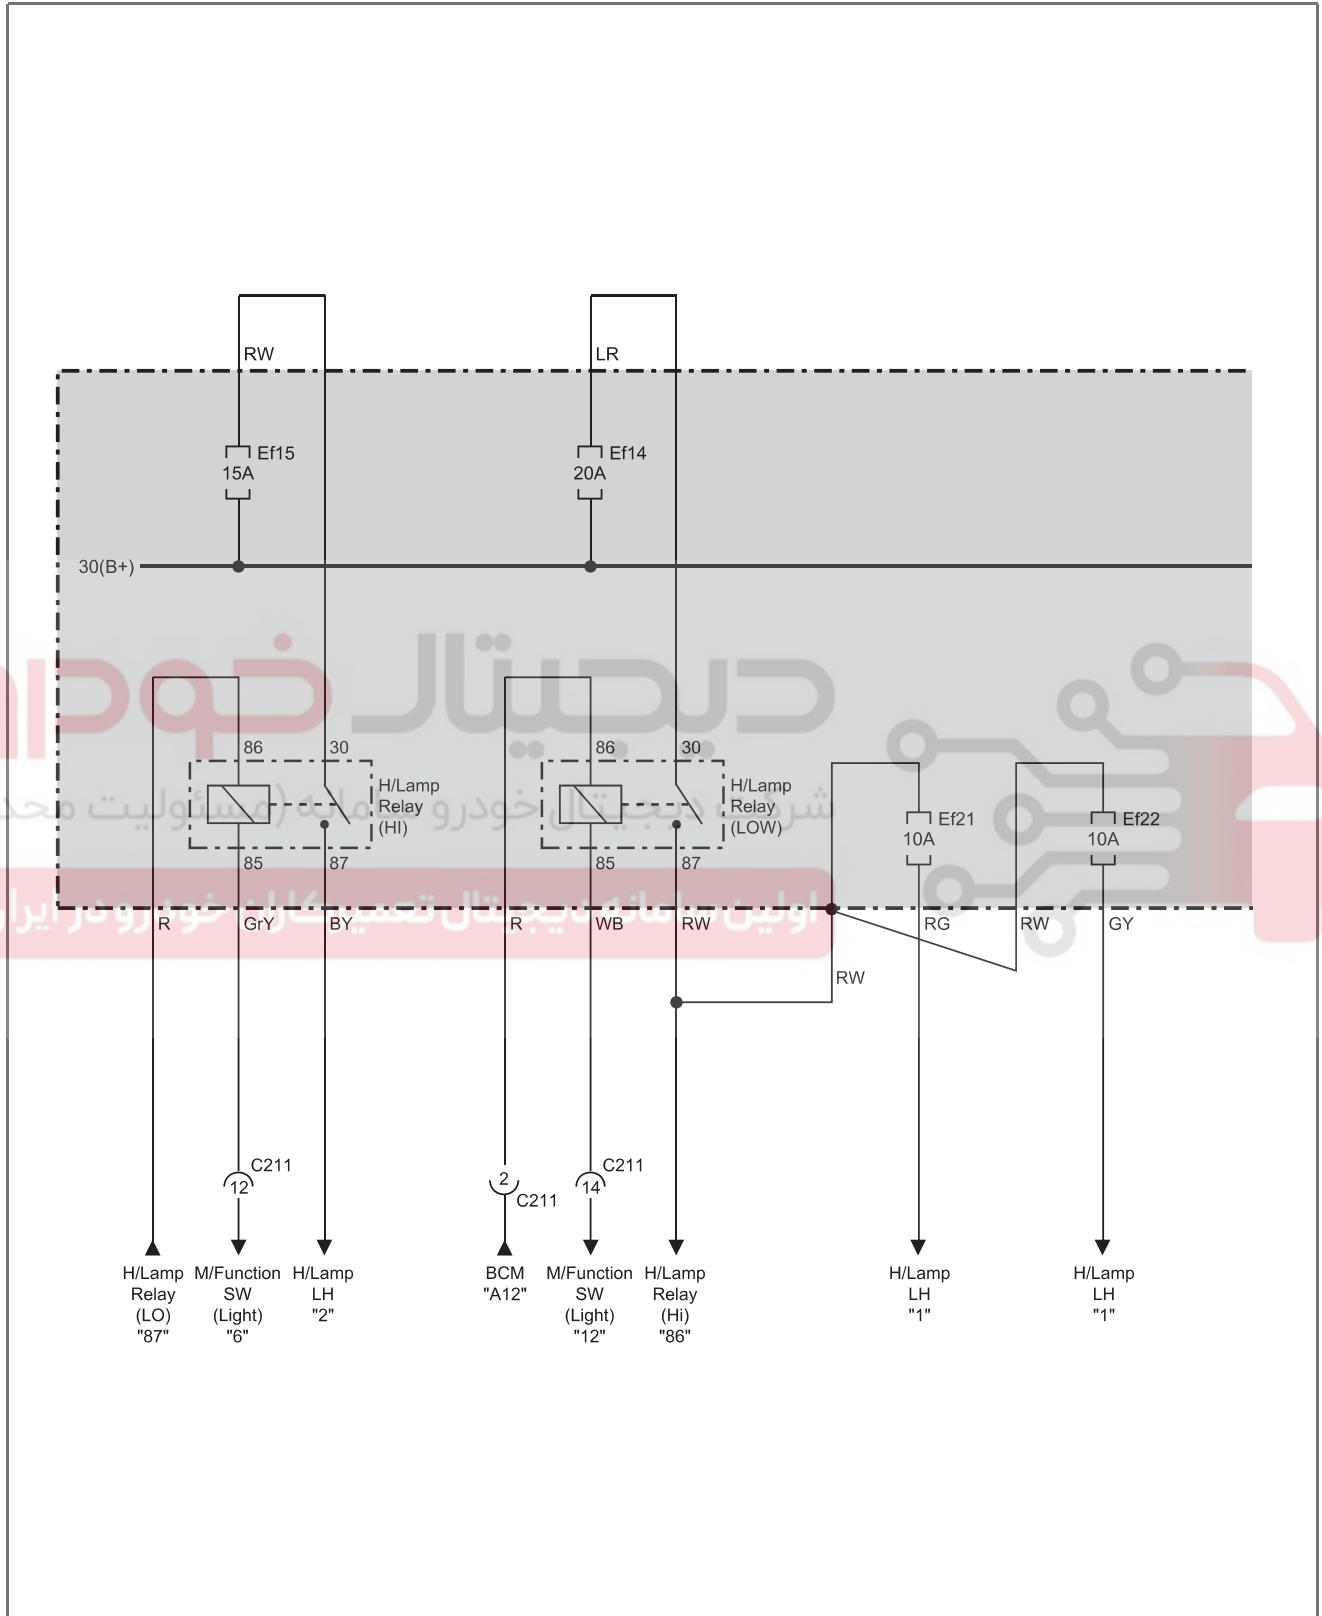

► Ef8, Ef14~Ef15, Ef21~Ef22, Ef28~Ef29

FUSE

TIVOLI 2015.06

Modification basis	
Application basis	
Affected VIN