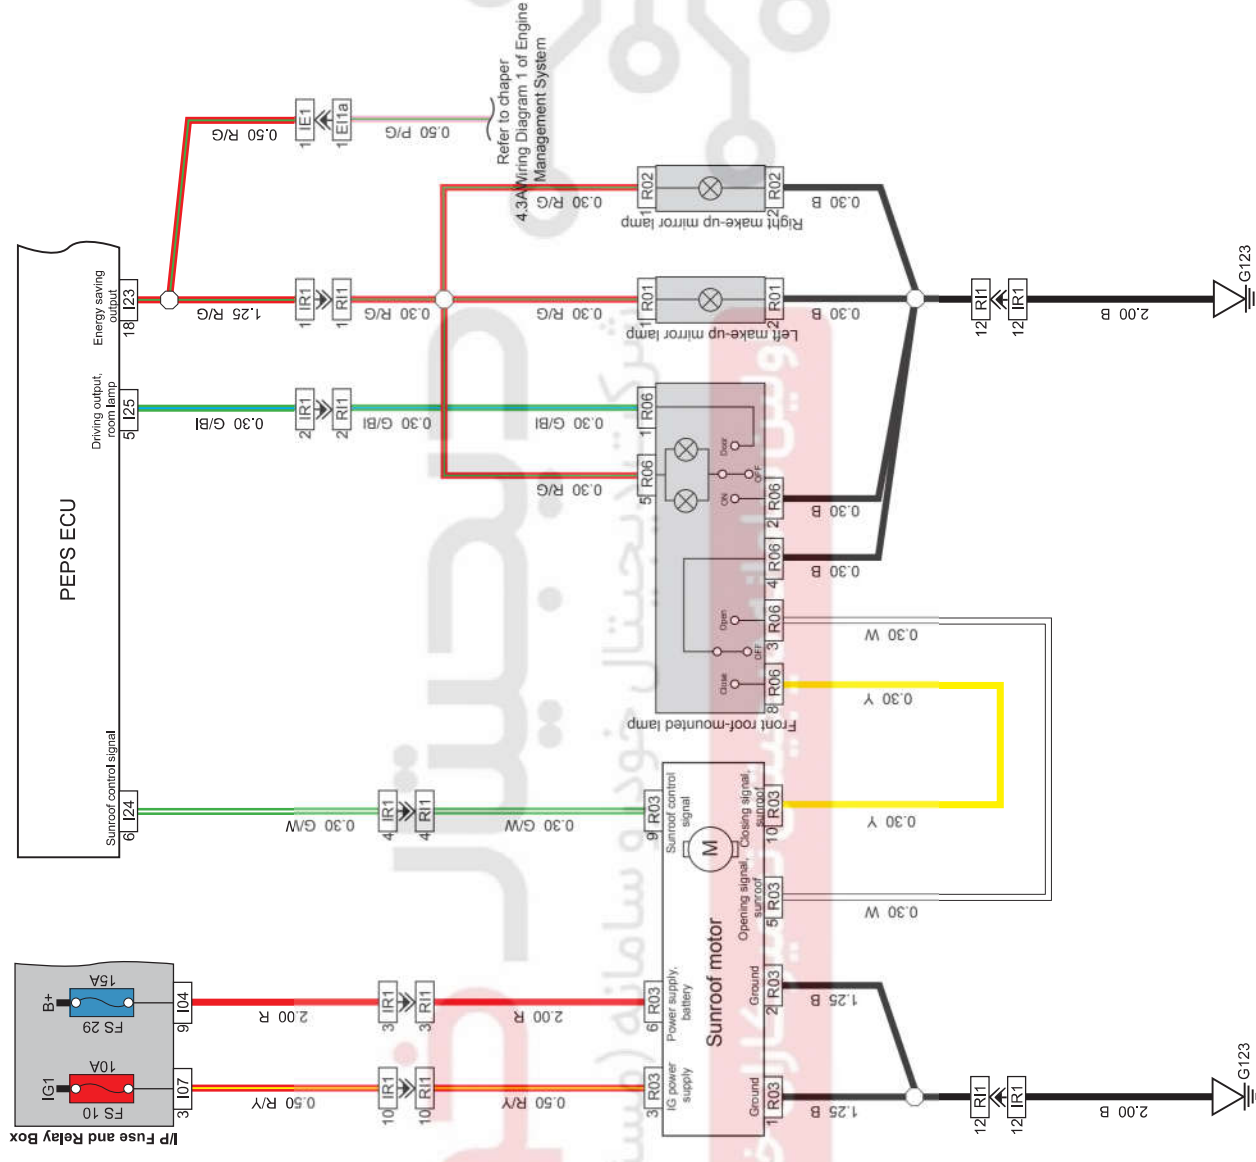

4.16A Roof Light/Sunroof System

Refer to chapter 4.3A Wiring Diagram 1 of Engine Management System