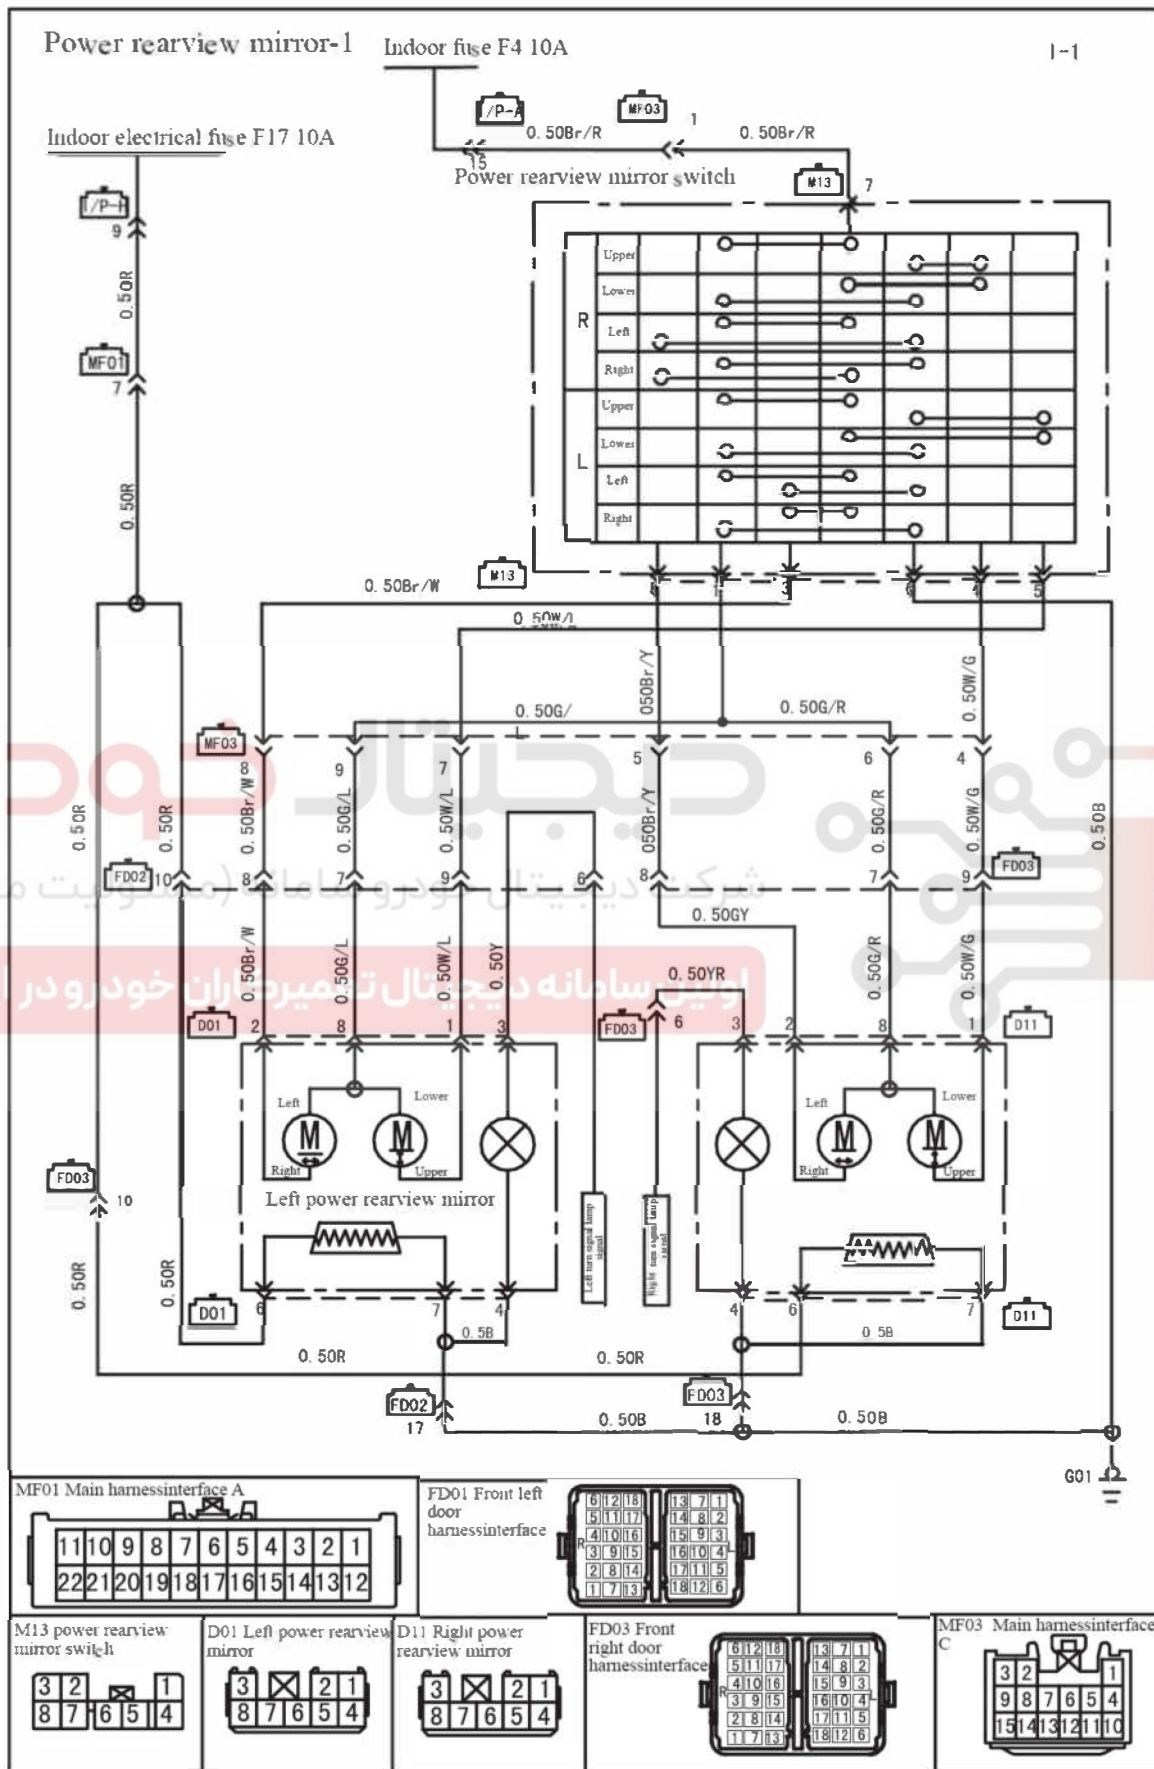

Wiring Diagrams

Power rearview mirror-2		1-2
Component position index		
Code of component	Name of component	
M13	Power rearview mirror switch	
D01	Left power rearview mirror	
D11	Right power rearview mirror	
Connector		
FD01		
FD03		
MF01		
MF03		
Ground point		