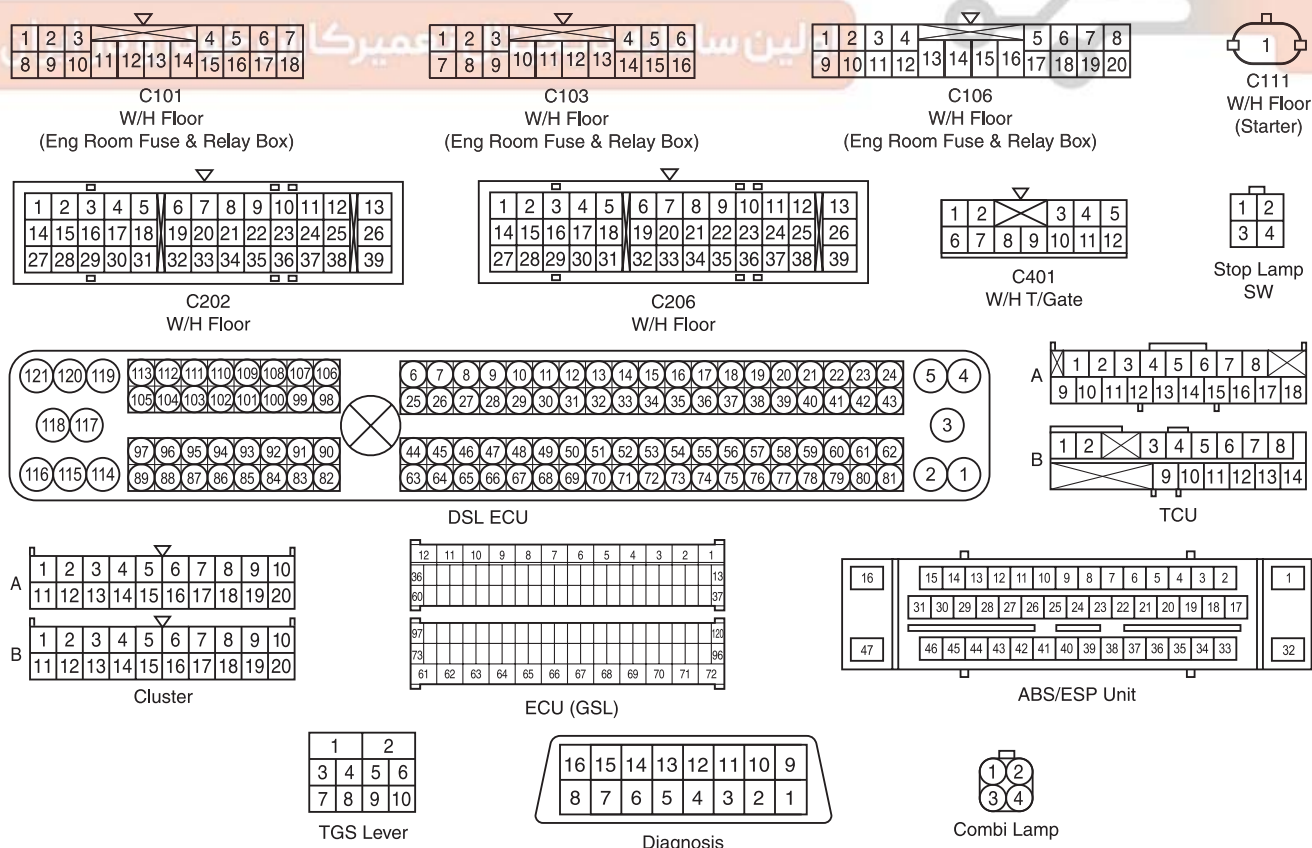

01

02

03

04

05

A. CONNECTOR INFORMATION

Connector Number (Pin Number, Color)	Connecting Wiring Harness	Connector Position	Remark
C101 (18Pin, White)	W/H Floor - Eng Room Fuse & Relay Box	Eng Room Fuse & Relay Box	
C103 (16Pin, White)	W/H Floor - Eng Room Fuse & Relay Box	Eng Room Fuse & Relay Box	
C106 (20Pin, White)	W/H Floor - Eng Room Fuse & Relay Box	Eng Room Fuse & Relay Box	
C111 (1Pin, Gray)	W/H Floor - Starter Motor	Under the Preheating Time Relay	Solenoid
C202 (39Pin, Black)	W/H Main - W/H Floor	Driver Cowl Side C/Holder	
C206 (39Pin, Black)	W/H Main - W/H Floor	Upper the Driver Legroom	C/Holder
C401 (12Pin, Black)	W/H Floor - W/H T/Gate	Upper the RH T/Gate	
G202	W/H Main	Under the Driver "A" Pillar	
G301	W/H Floor	Under the Driver Seat	
G401	W/H T/Gate	Center the T/Gate	
S201 (14Pin, Black)	W/H Main	RH Protector of the Driver Legroom	
S202 (14Pin, Black)	W/H Main	RH Protector of the Driver Legroom	CAN
S203 (14Pin, Black)	W/H Main	RH Protector of the Driver Legroom	GND
S204 (14Pin, Black)	W/H Main	RH Protector of the Driver Legroom	ILL
S301 (14Pin, Black)	W/H Main	Beside Driver Seat W/H Protector	CAN
S302 (14Pin, Black)	W/H Main	Beside RR LH Seat W/H Protector	

B. CONNECTOR IDENTIFICATION SYMBOL & PIN NUMBER POSITION