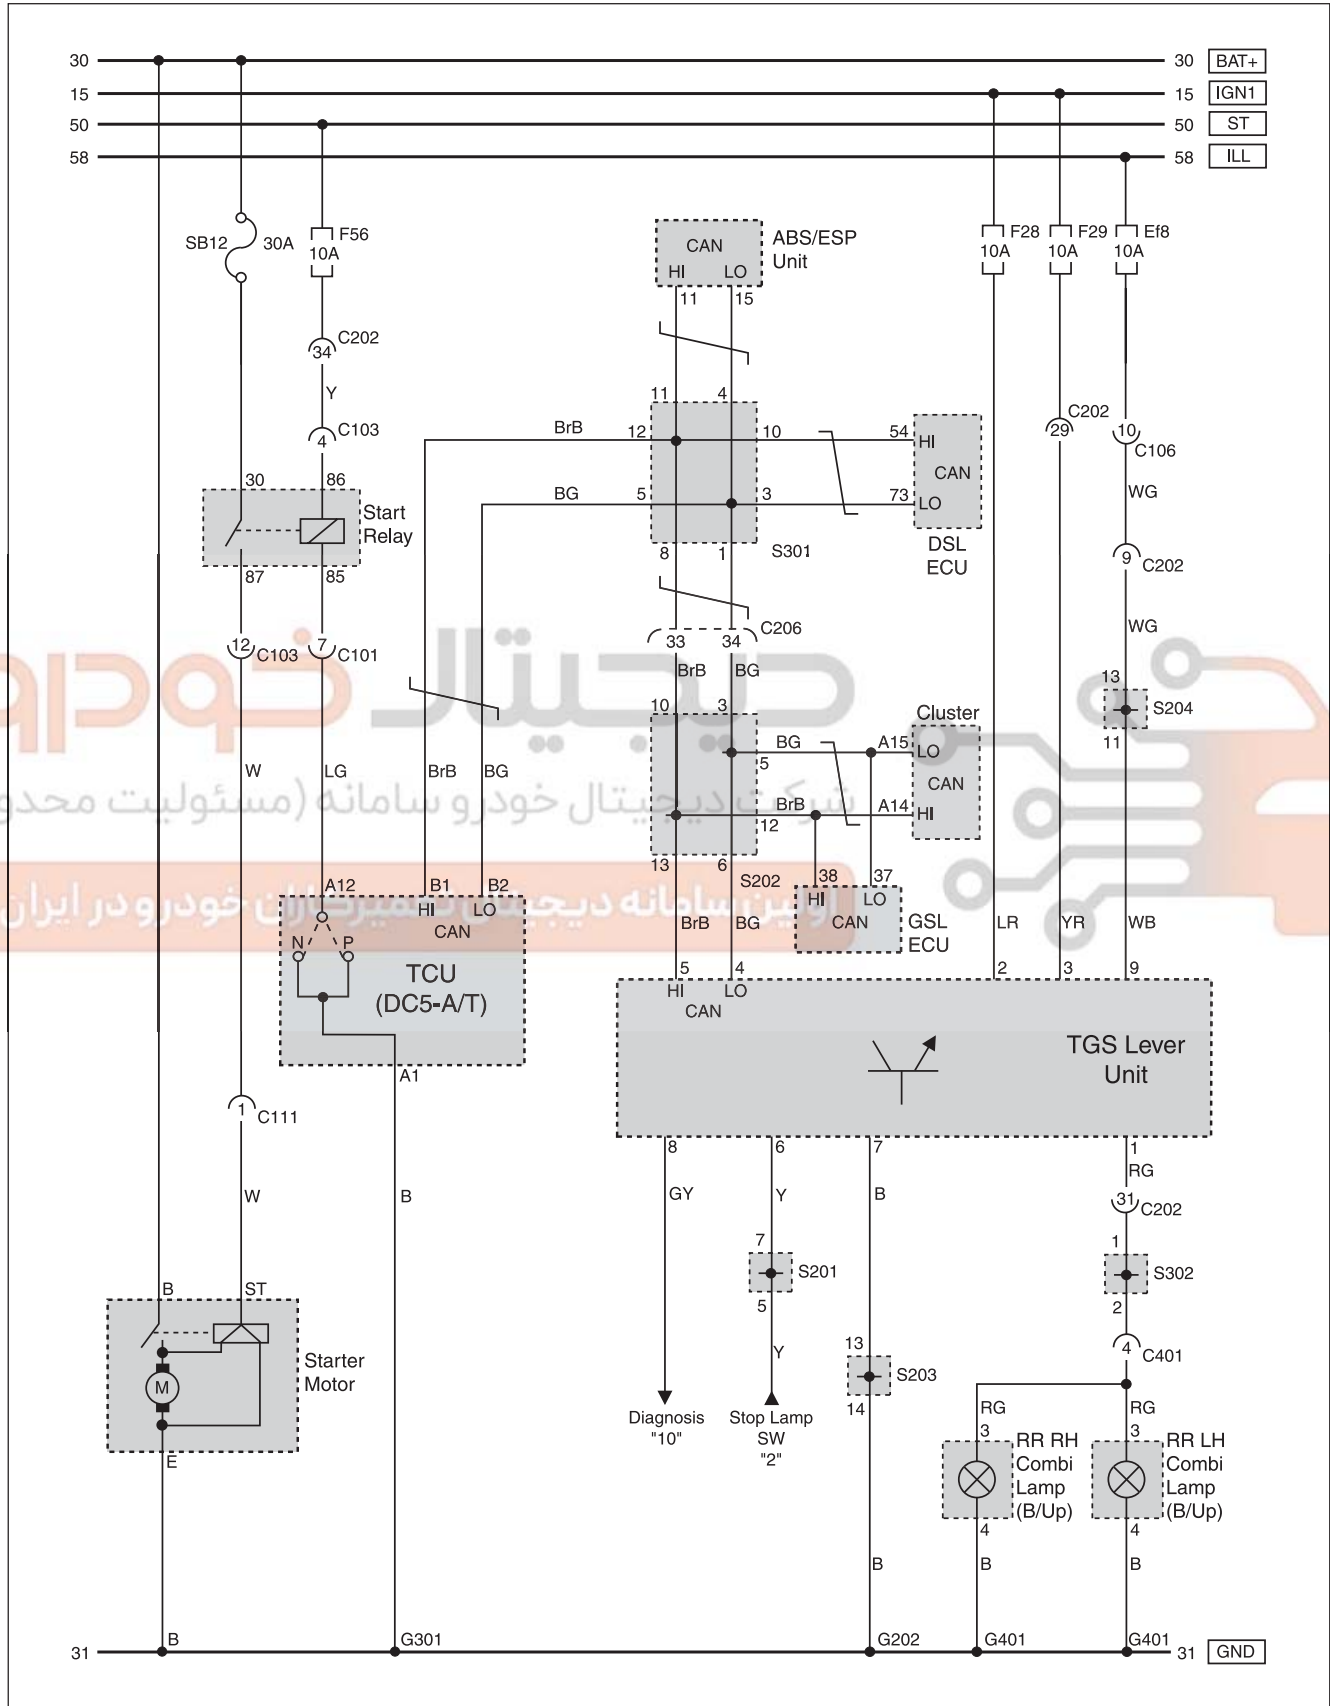

6. TCU (DC5 - A/T) 3110

1) START MOTOR, TGS LEVER, CAN LINE

01

02

03

04

05

**A. CONNECTOR INFORMATION**

Connector Number (Pin Number, Color)	Connecting Wiring Harness	Connector Position	Remark
C101 (18Pin, White)	W/H Floor - Eng Room Fuse & Relay Box	Eng Room Fuse & Relay Box	
C103 (16Pin, White)	W/H Floor - Eng Room Fuse & Relay Box	Eng Room Fuse & Relay Box	
C106 (20Pin, White)	W/H Floor - Eng Room Fuse & Relay Box	Eng Room Fuse & Relay Box	
C111 (1Pin, Gray)	W/H Floor - Starter Motor	Under the Preheating Time Relay	Solenoid
C202 (39Pin, Black)	W/H Main - W/H Floor	Driver Cowl Side C/Holder	
C206 (39Pin, Black)	W/H Main - W/H Floor	Upper the Driver Legroom	C/Holder
C401 (12Pin, Black)	W/H Floor - W/H T/Gate	Upper the RH T/Gate	
G202	W/H Main	Under the Driver "A" Pillar	
G301	W/H Floor	Under the Driver Seat	
G401	W/H T/Gate	Center the T/Gate	
S201 (14Pin, Black)	W/H Main	RH Protector of the Driver Legroom	
S202 (14Pin, Black)	W/H Main	RH Protector of the Driver Legroom	CAN
S203 (14Pin, Black)	W/H Main	RH Protector of the Driver Legroom	GND
S204 (14Pin, Black)	W/H Main	RH Protector of the Driver Legroom	ILL
S301 (14Pin, Black)	W/H Main	Beside Driver Seat W/H Protector	CAN
S302 (14Pin, Black)	W/H Main	Beside RR LH Seat W/H Protector	

**B. CONNECTOR IDENTIFICATION SYMBOL & PIN NUMBER POSITION**

2) SOLENOID, OIL TEMP SENSOR, SPEED SENSOR (N2, N3)

### A. CONNECTOR INFORMATION

Connector Number (Pin Number, Color)	Connecting Wiring Harness	Connector Position	Remark
C202 (39Pin, Black)	W/H Main - W/H Floor	Driver Cowl Side C/Holder	
C901 (12Pin, Black)	W/H Floor - W/H T/M	Upper the T/M	A/T
G301	W/H Floor	Under the Driver Seat	