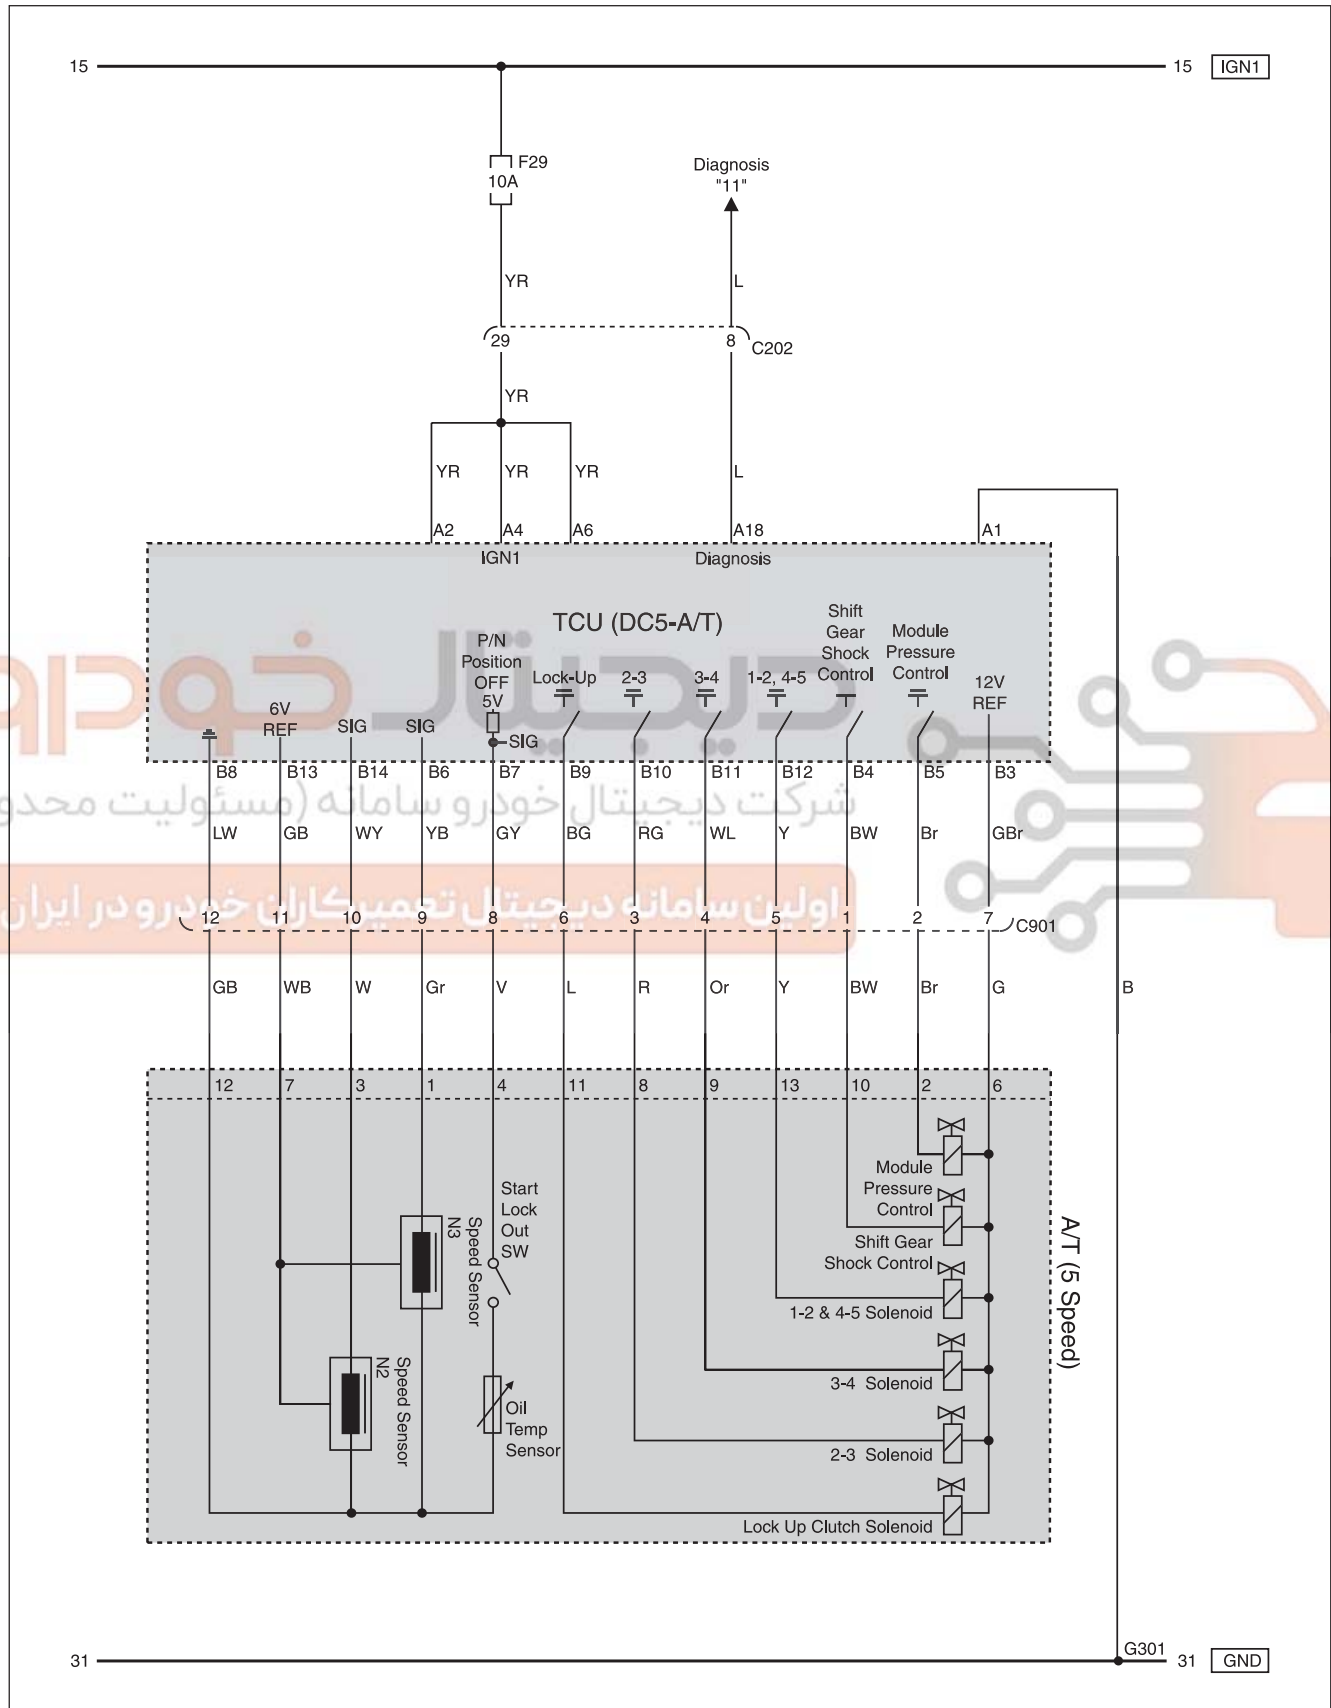

6. TCU (DC5 - A/T) 3110

1) START MOTOR, TGS LEVER, CAN LINE

01

02

03

04

05

**A. CONNECTOR INFORMATION**

Connector Number (Pin Number, Color)	Connecting Wiring Harness	Connector Position	Remark
C101 (18Pin, White)	W/H Floor - Eng Room Fuse & Relay Box	Eng Room Fuse & Relay Box	
C103 (16Pin, White)	W/H Floor - Eng Room Fuse & Relay Box	Eng Room Fuse & Relay Box	
C106 (20Pin, White)	W/H Floor - Eng Room Fuse & Relay Box	Eng Room Fuse & Relay Box	
C111 (1Pin, Gray)	W/H Floor - Starter Motor	Under the Preheating Time Relay	Solenoid
C202 (39Pin, Black)	W/H Main - W/H Floor	Driver Cowl Side C/Holder	
C206 (39Pin, Black)	W/H Main - W/H Floor	Upper the Driver Legroom	C/Holder
C401 (12Pin, Black)	W/H Floor - W/H T/Gate	Upper the RH T/Gate	
G202	W/H Main	Under the Driver "A" Pillar	
G301	W/H Floor	Under the Driver Seat	
G401	W/H T/Gate	Center the T/Gate	
S201 (14Pin, Black)	W/H Main	RH Protector of the Driver Legroom	
S202 (14Pin, Black)	W/H Main	RH Protector of the Driver Legroom	CAN
S203 (14Pin, Black)	W/H Main	RH Protector of the Driver Legroom	GND
S204 (14Pin, Black)	W/H Main	RH Protector of the Driver Legroom	ILL
S301 (14Pin, Black)	W/H Main	Beside Driver Seat W/H Protector	CAN
S302 (14Pin, Black)	W/H Main	Beside RR LH Seat W/H Protector	

**B. CONNECTOR IDENTIFICATION SYMBOL & PIN NUMBER POSITION**

2) SOLENOID, OIL TEMP SENSOR, SPEED SENSOR (N2, N3)

### A. CONNECTOR INFORMATION

Connector Number (Pin Number, Color)	Connecting Wiring Harness	Connector Position	Remark
C202 (39Pin, Black)	W/H Main - W/H Floor	Driver Cowl Side C/Holder	
C901 (12Pin, Black)	W/H Floor - W/H T/M	Upper the T/M	A/T
G301	W/H Floor	Under the Driver Seat	