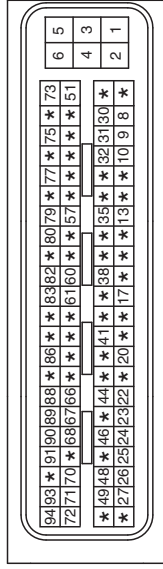

REAR GLASS & MIRROR DEFOGGER

Rear Glass & Mirror Defogger (2)

SD879-2

CGGA-K

CGGM-K