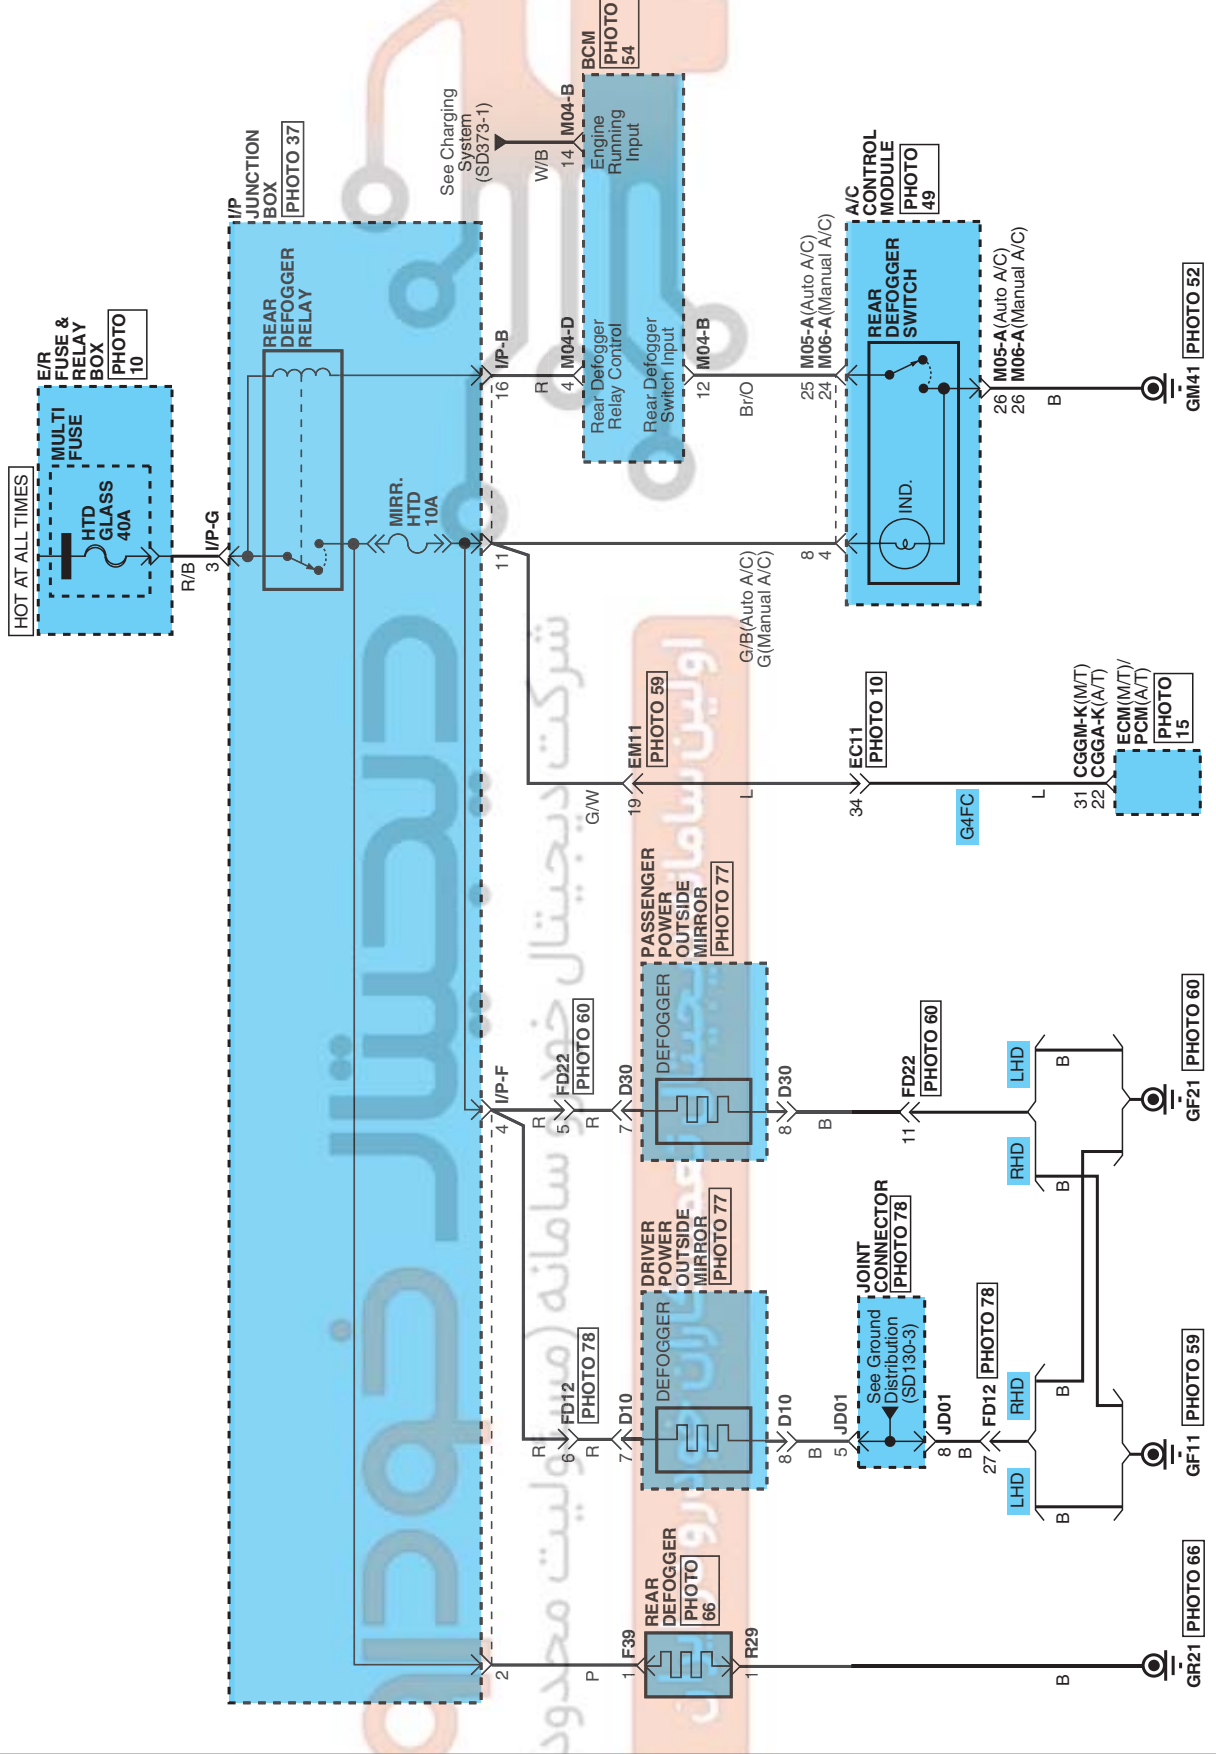

REAR GLASS & MIRROR DEFOGGER

EB048A44

Rear Glass & Mirror Defogger (1)

SD879-1

REAR GLASS & MIRROR DEFOGGER

Rear Glass & Mirror Defogger (2)

SD879-2

CGGA-K

CGGM-K

AMP_ECU_94F_B

AMP_ECU_94F_B

D10

D30

AMP_040M1_08F_B

AMP_040M1_08F_B

M04-D

M05-A

AMP_PLM1_01F_B

KET_0407_16F_W

M06-A

AMP_PLM1_01F_B

KET_0407_16F_W

F39

M04-B

AMP_PLM1_01F_B

KET_0407_16F_W

R29

AMP_PLM1_01F_B

AMP_PLM1_01F_B