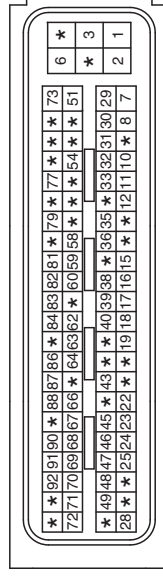

REAR GLASS & MIRROR DEFOGGER

EB048A44

Rear Glass & Mirror Defogger (1)

SD879-1

REAR GLASS & MIRROR DEFOGGER

Rear Glass & Mirror Defogger (2)

SD879-2

CGGA-K

CGGM-K

AMP_ECU_94F_B

AMP_ECU_94F_B

D10

D30

AMP_040M1_08F_B

AMP_040M1_08F_B

M04-D

M05-A

AMP_PLM1_01F_B

KET_0407_16F_W

M06-A

AMP_PLM1_01F_B

KET_0407_16F_W

F39

M04-B