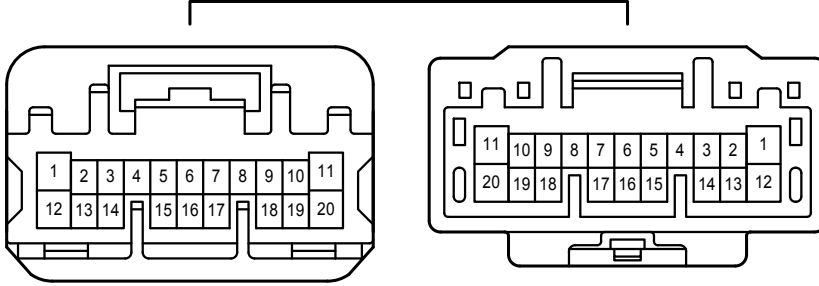

Stop & Start System

GM2
Blue