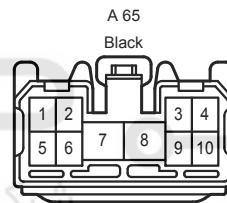

Stop & Start System

Stop & Start System

B 63
Gray

B 76
Black

F 1

White

F 2

Black