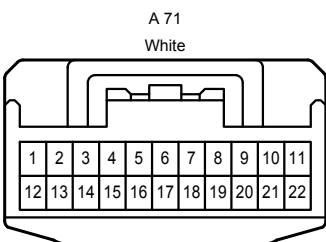

Stop & Start System

Stop & Start System

B 63
Gray

B 76
Black

F 1

White

F 2

Black