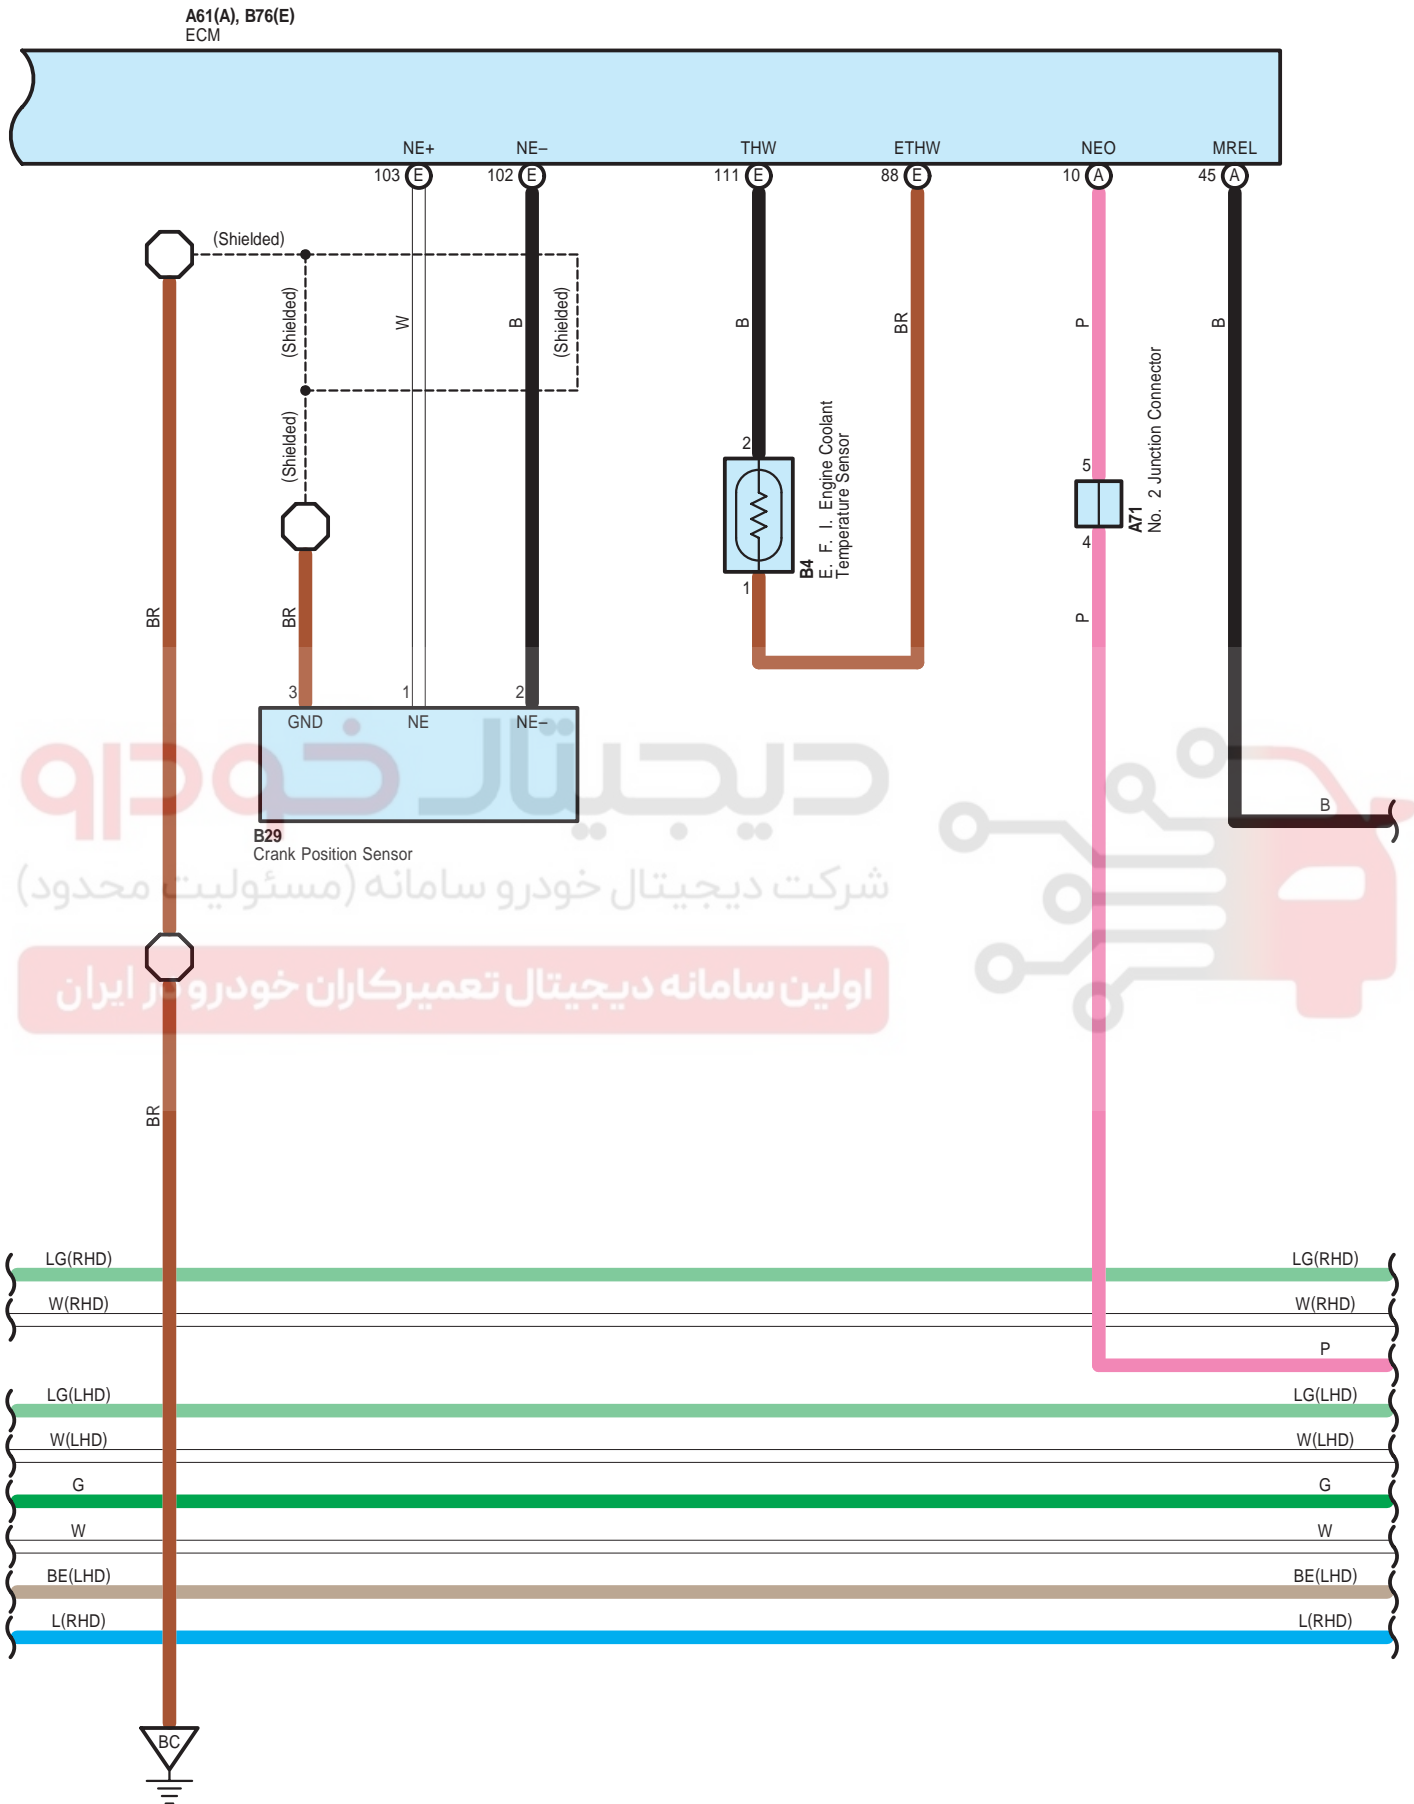

Stop & Start System

دیجیتال خودرو
شرکت دیجیتال خودرو سامانه (مسئولیت محدود)
اولین سامانه دیجیتال تعمیرکاران خودرو در ایران