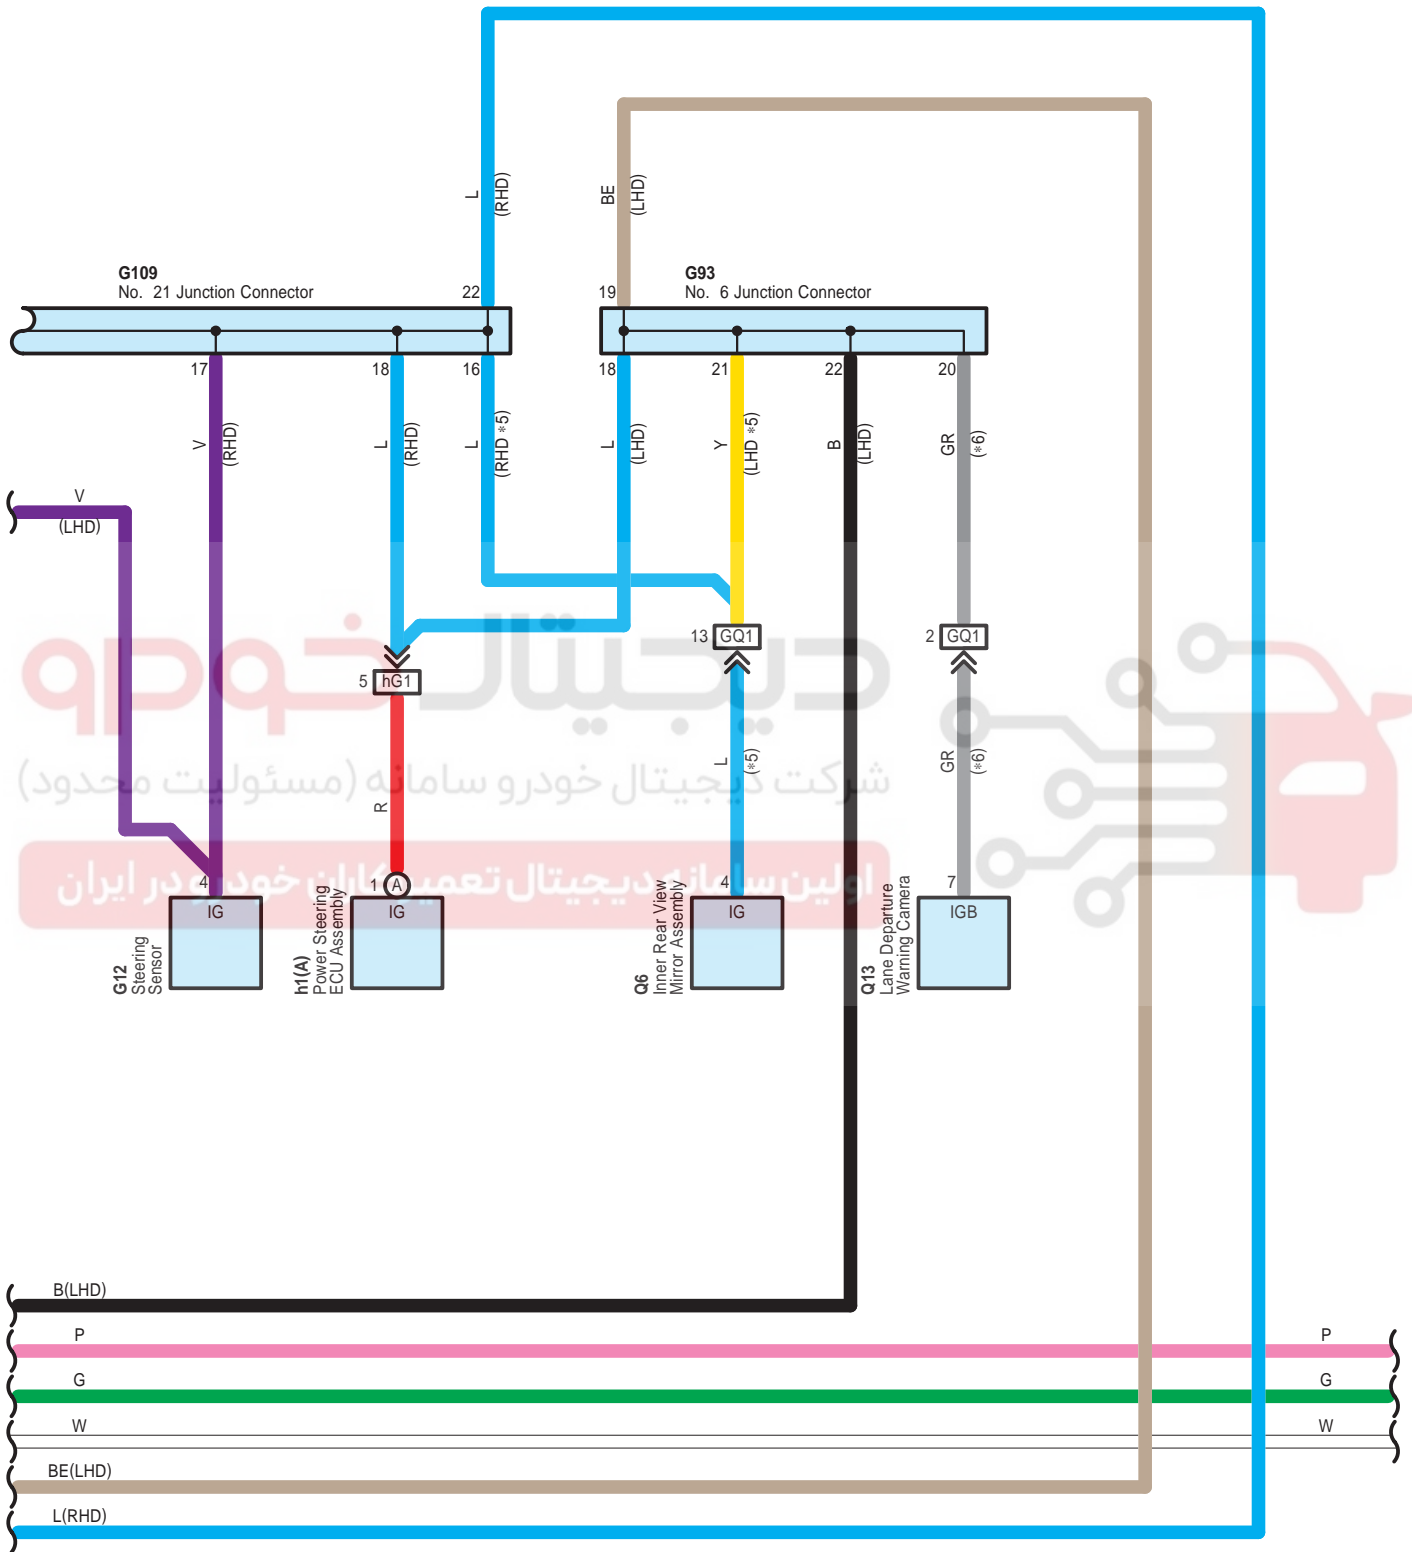

Stop & Start System

A65(A), A66(B), G87(C)
Engine Stop and Start ECU

Stop & Start System

Stop & Start System

Stop & Start System

- * 5 : w/ Automatic Glare-Resistant EC Mirror
- * 6 : w/ Lane Departure Alert

Stop & Start System

Stop & Start System

B 63
Gray

B 76
Black

F 1

White

F 2

Black

G 78
White

G 80
Black

G 81
White

G 87
Black

Stop & Start System

G 93
White

G 95
Gray

G 96
White

Stop & Start System

3E
White

AG1
Blue

AG7
White

AN2
White

BA1
Blue

FA1
White

Stop & Start System