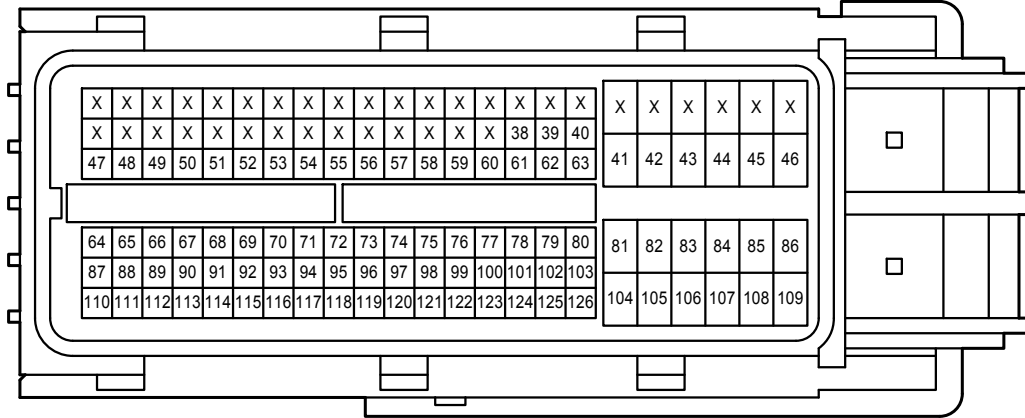

Stop & Start System

B 76
Black