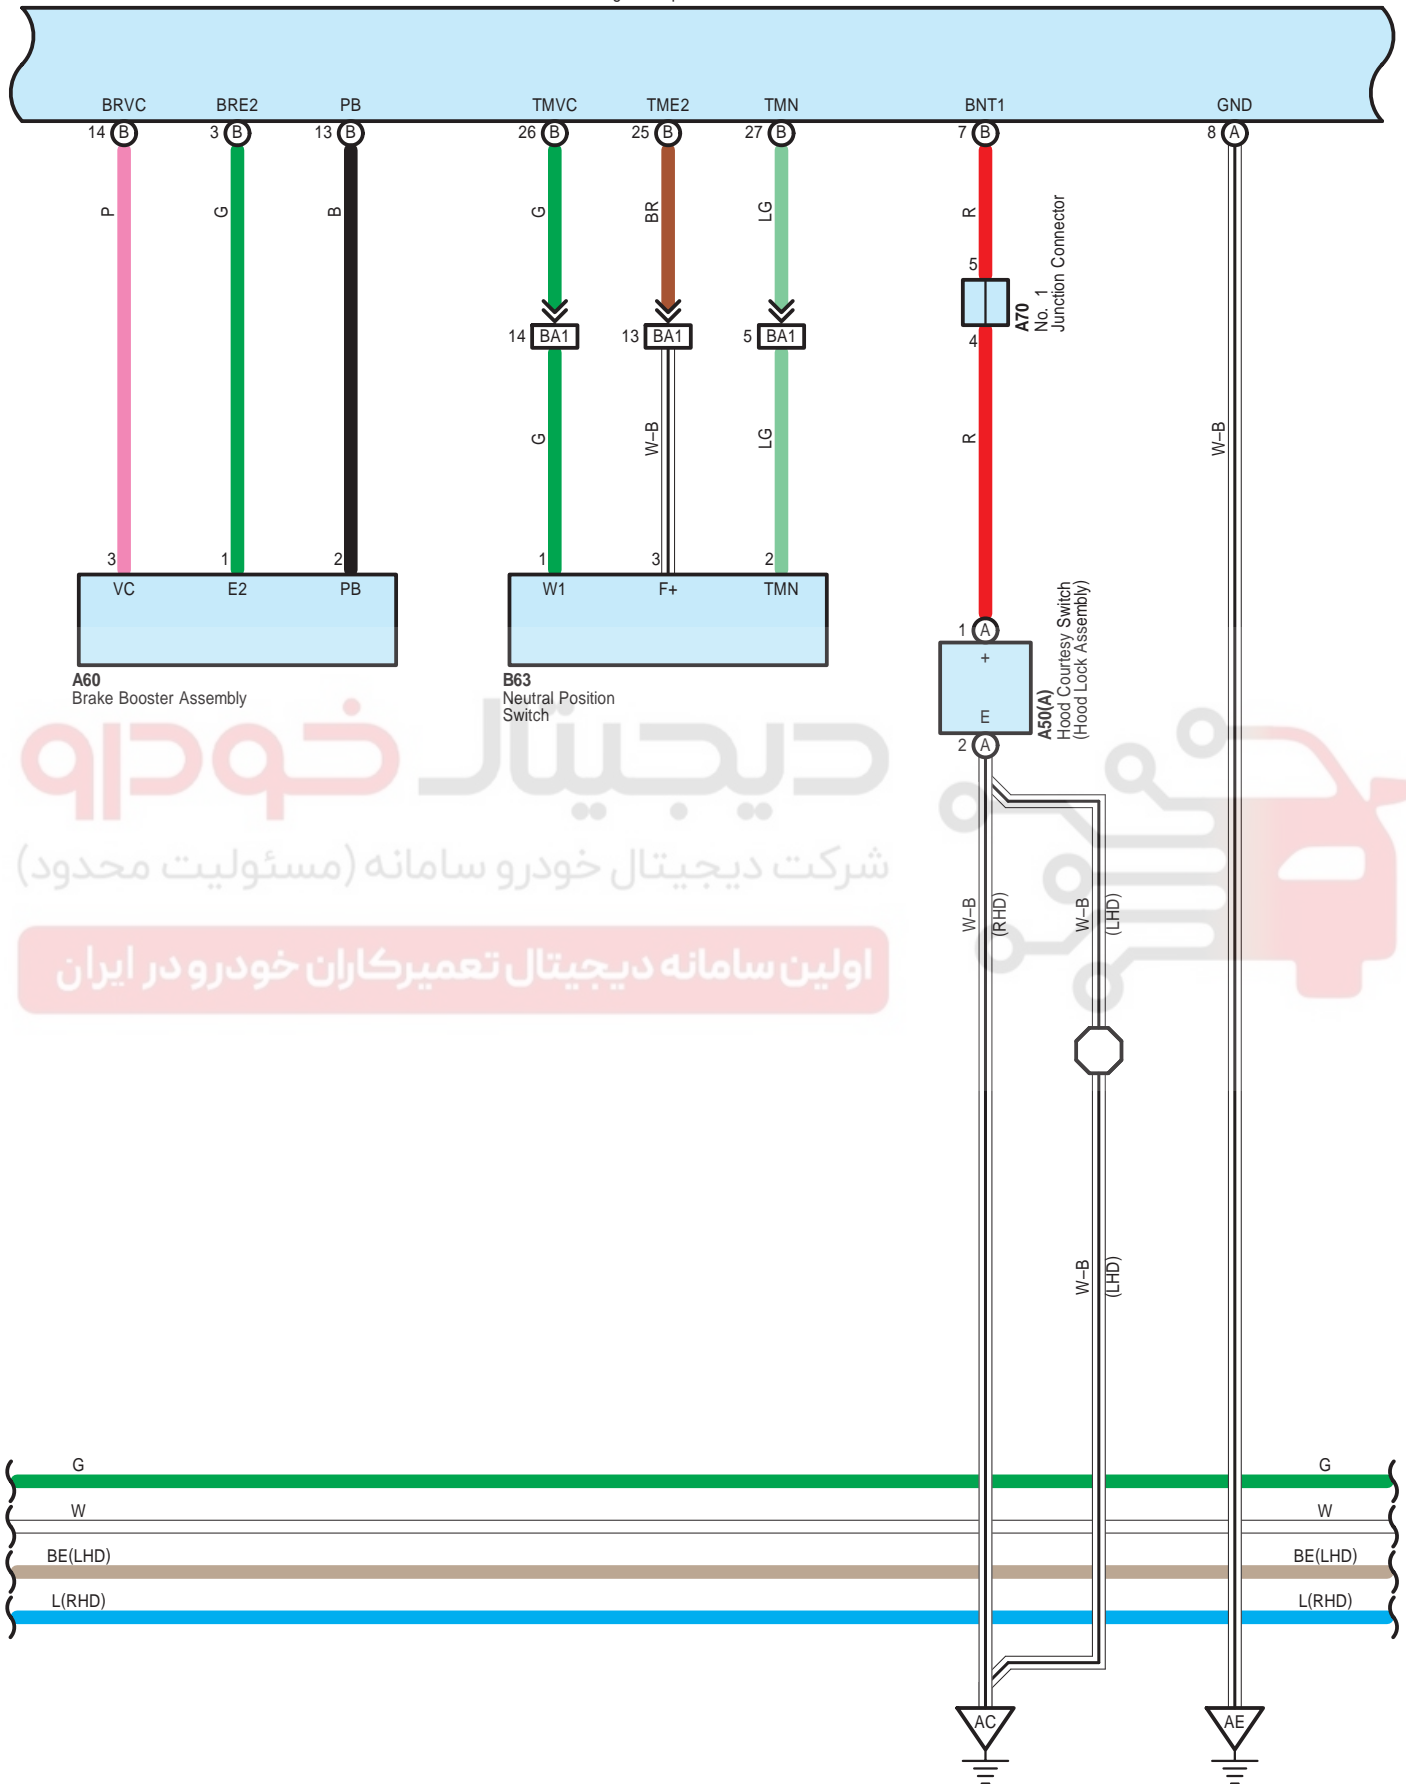

Stop & Start System

A65(A), A66(B), G87(C)
Engine Stop and Start ECU

دیجیال خودرو

شرکت دیجیتال خودرو سامانه (مسئولیت محدود)

اولین سامانه دیجیتال تعمیرکاران خودرو در ایران