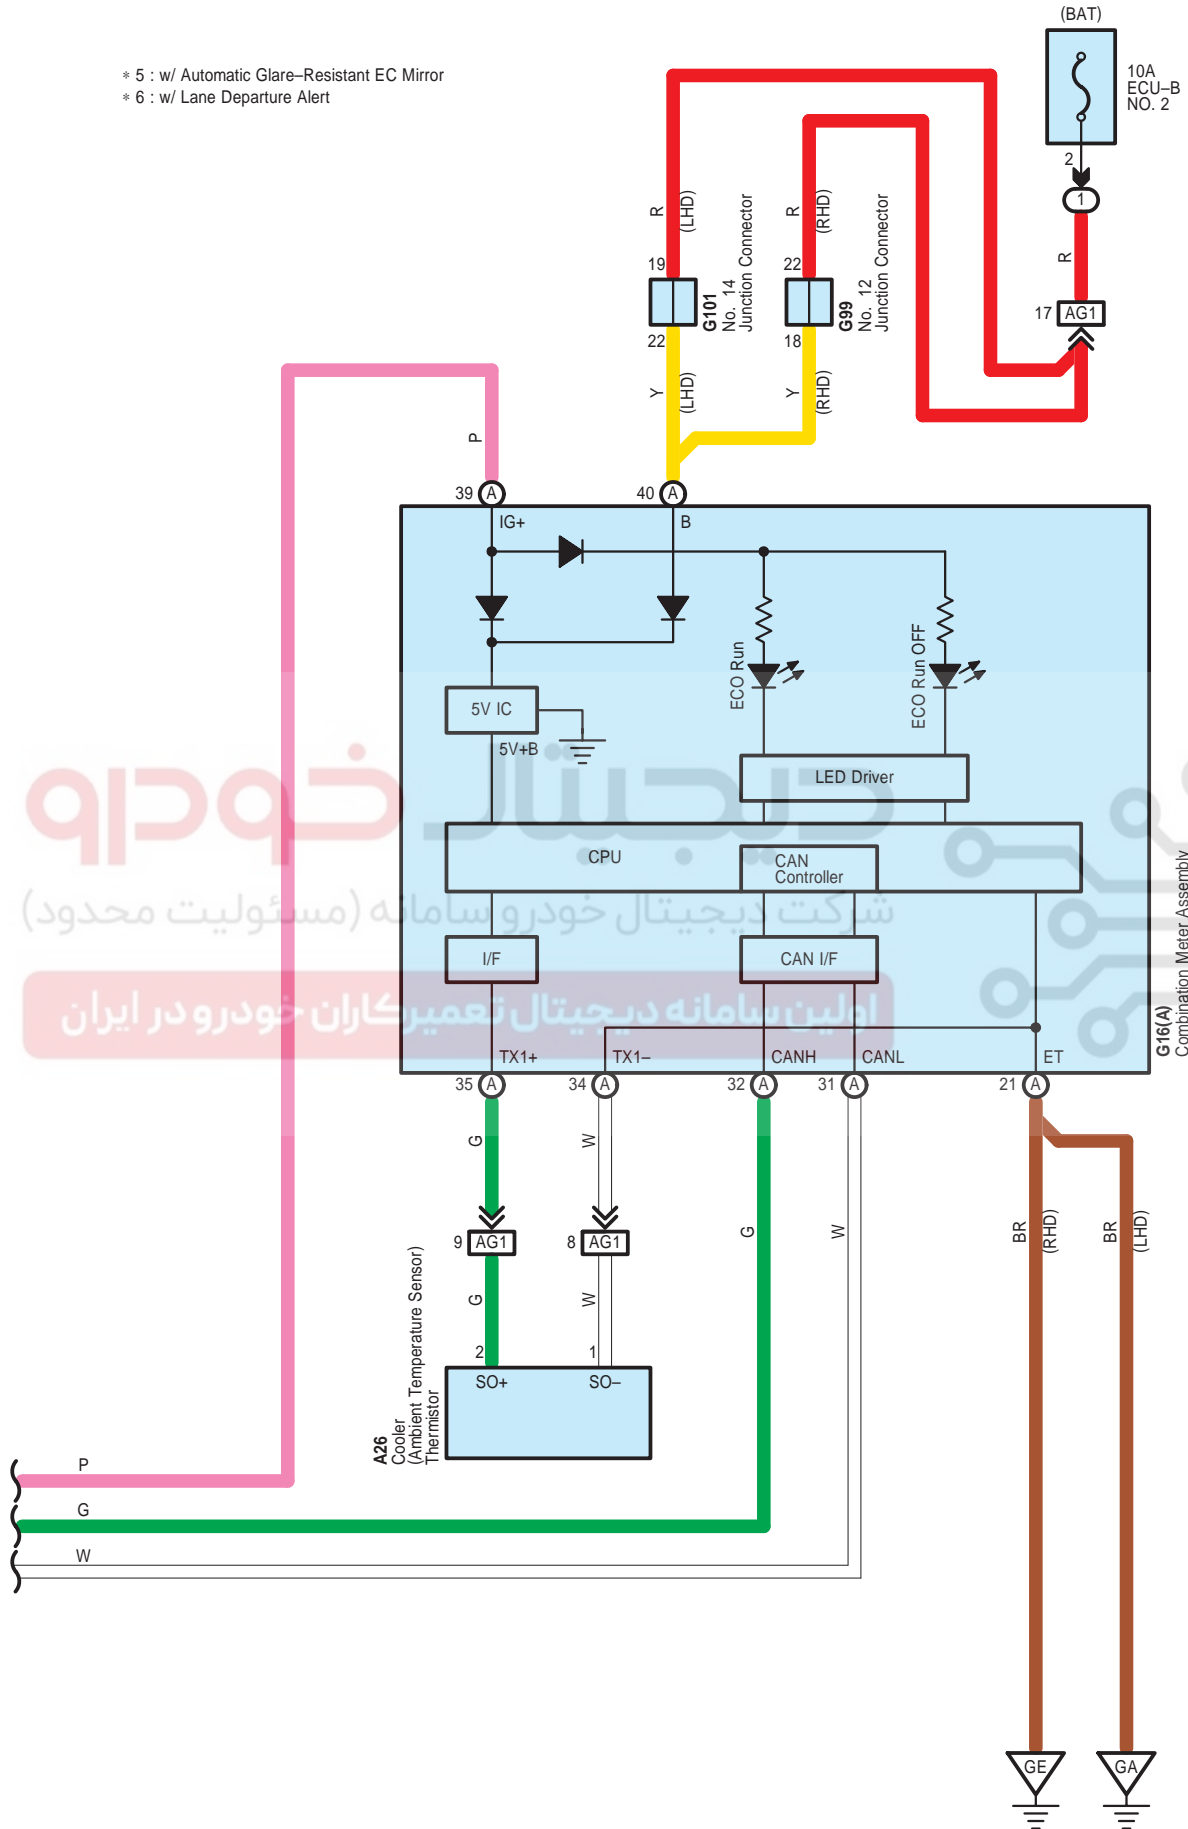

Stop & Start System

A65(A), A66(B), G87(C)
Engine Stop and Start ECU

Stop & Start System

Stop & Start System

Stop & Start System

- * 5 : w/ Automatic Glare-Resistant EC Mirror
- * 6 : w/ Lane Departure Alert

Stop & Start System

Stop & Start System

B 63
Gray

B 76
Black

F 1

White

F 2

Black

Stop & Start System

3E
White

AG1
Blue

AG7
White

AN2
White

BA1
Blue

FA1
White

Stop & Start System