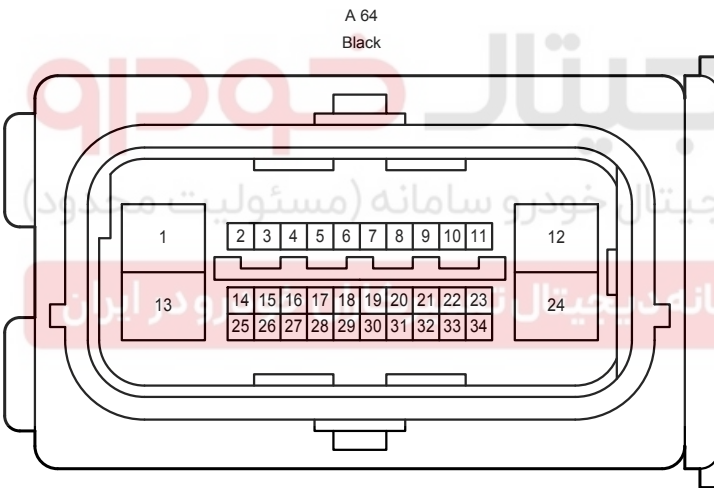

Stop & Start System

Stop & Start System

B 63
Gray

B 76
Black

F 1

White

F 2

Black