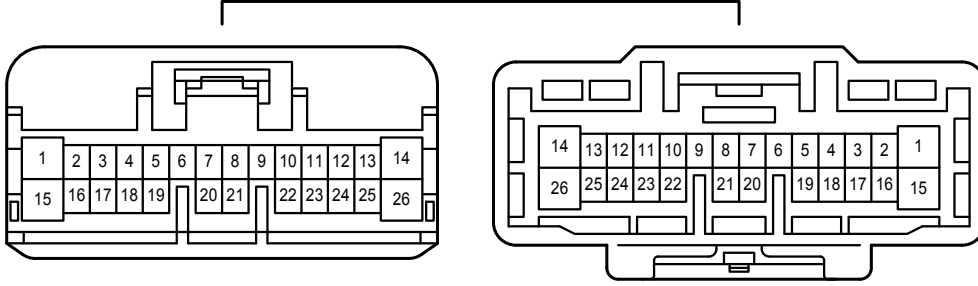

Stop & Start System

GM1
White