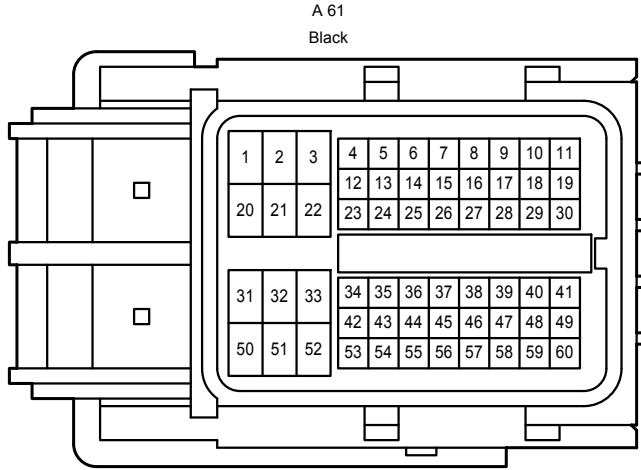

Stop & Start System

Stop & Start System

B 63
Gray

B 76
Black

F 1

White

F 2

Black