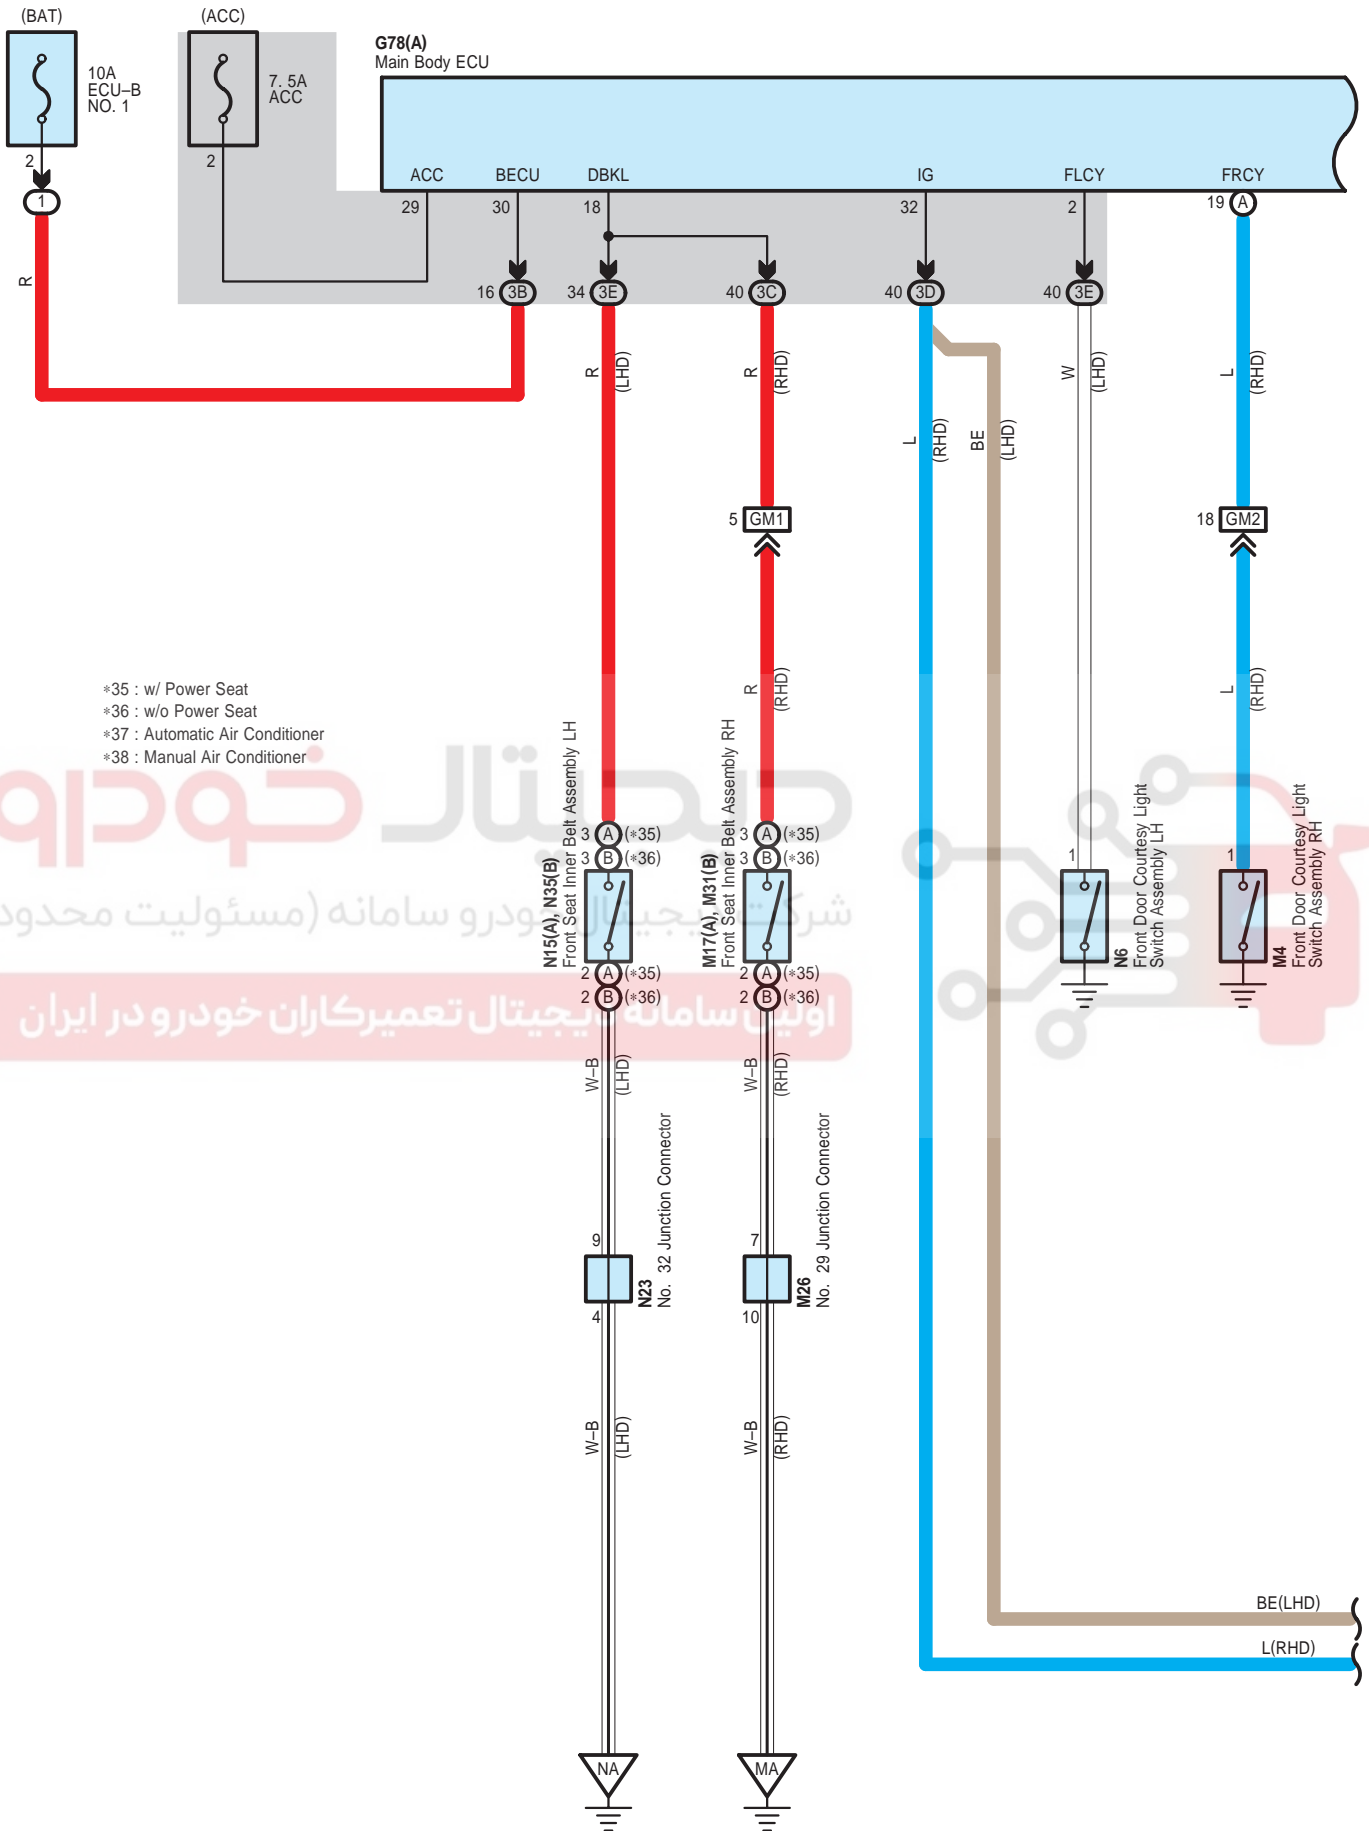

Stop & Start System

- *35 : w/ Power Seat
- *36 : w/o Power Seat
- *37 : Automatic Air Conditioner
- *38 : Manual Air Conditioner

مجتاز خودرو
شرکت مجتاز خودرو سامانه (مسئولیت محدود)
اولین سامانه دیجیتال تعمیرکاران خودرو در ایران