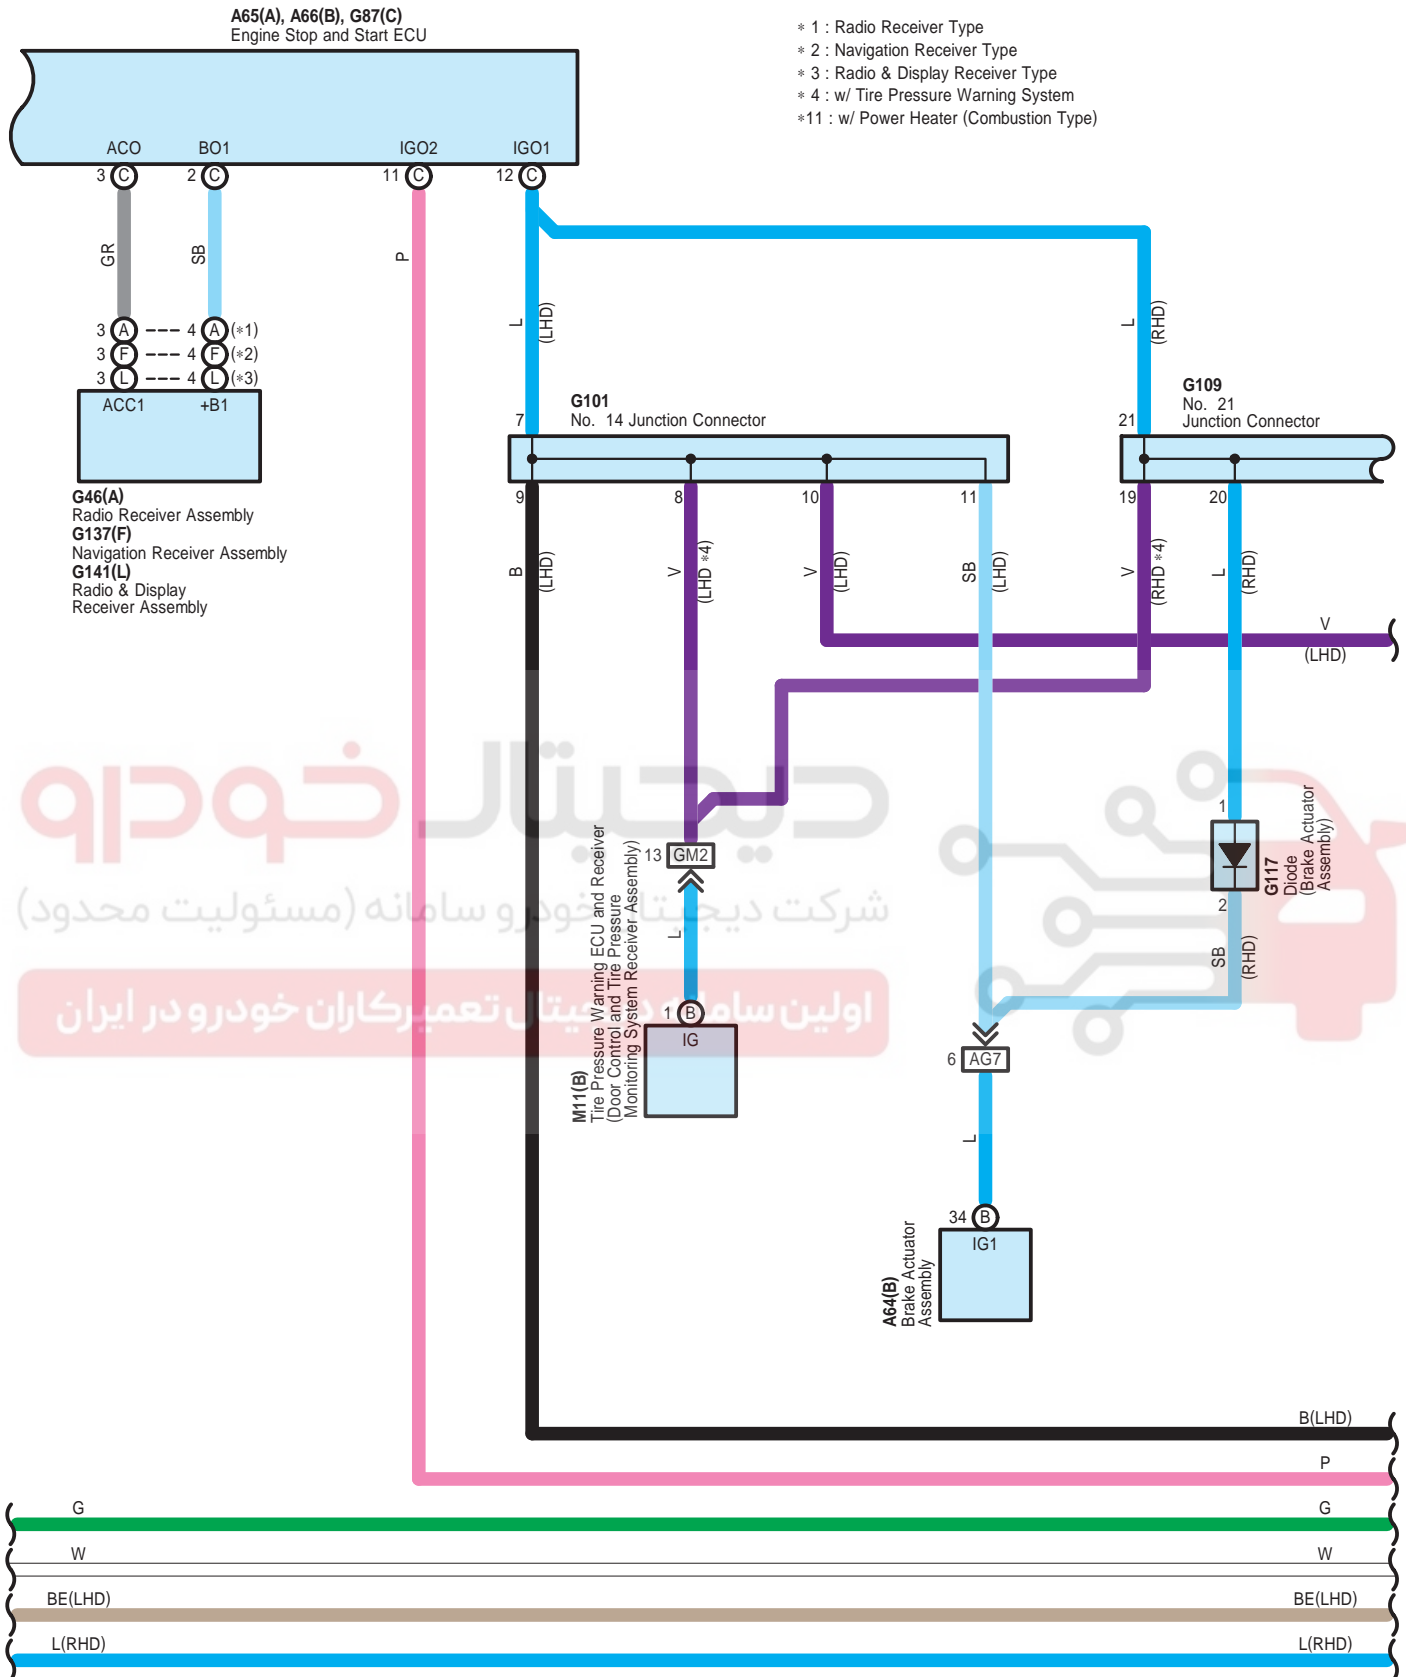

Stop & Start System

A65(A), A66(B), G87(C)
Engine Stop and Start ECU

Stop & Start System

Stop & Start System

Stop & Start System

- * 5 : w/ Automatic Glare-Resistant EC Mirror
- * 6 : w/ Lane Departure Alert

Stop & Start System

3E
White

AG1
Blue

AG7
White

AN2
White

BA1
Blue

FA1
White

Stop & Start System