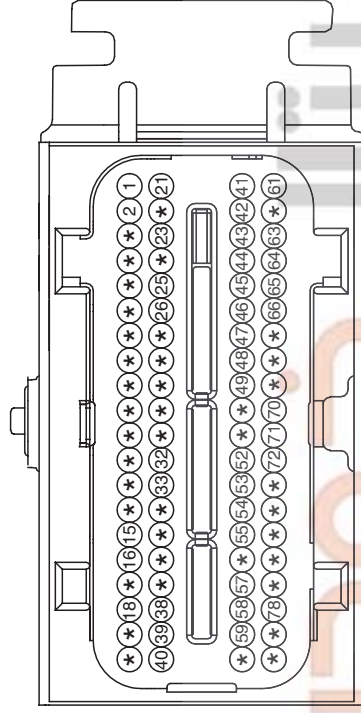

COOLING SYSTEM E85C0414

Cooling System (1)

SD253-1

EXCEPT EURO(DSL) & GSL

E85C0414

COOLING SYSTEM

Cooling System (2)

SD253-2

EURO(DSL)

COOLING SYSTEM

Cooling System (3)

SD253-3

CLG-A

PKD\_ECU\_80F\_GR\_3

CLG-B

PKD\_ECU\_80F\_B\_4

CSD-A

AMP\_ECU\_60F\_B

CSD-K

AMP\_ECU\_94F\_B

CLG11

CSD11

C04

C05