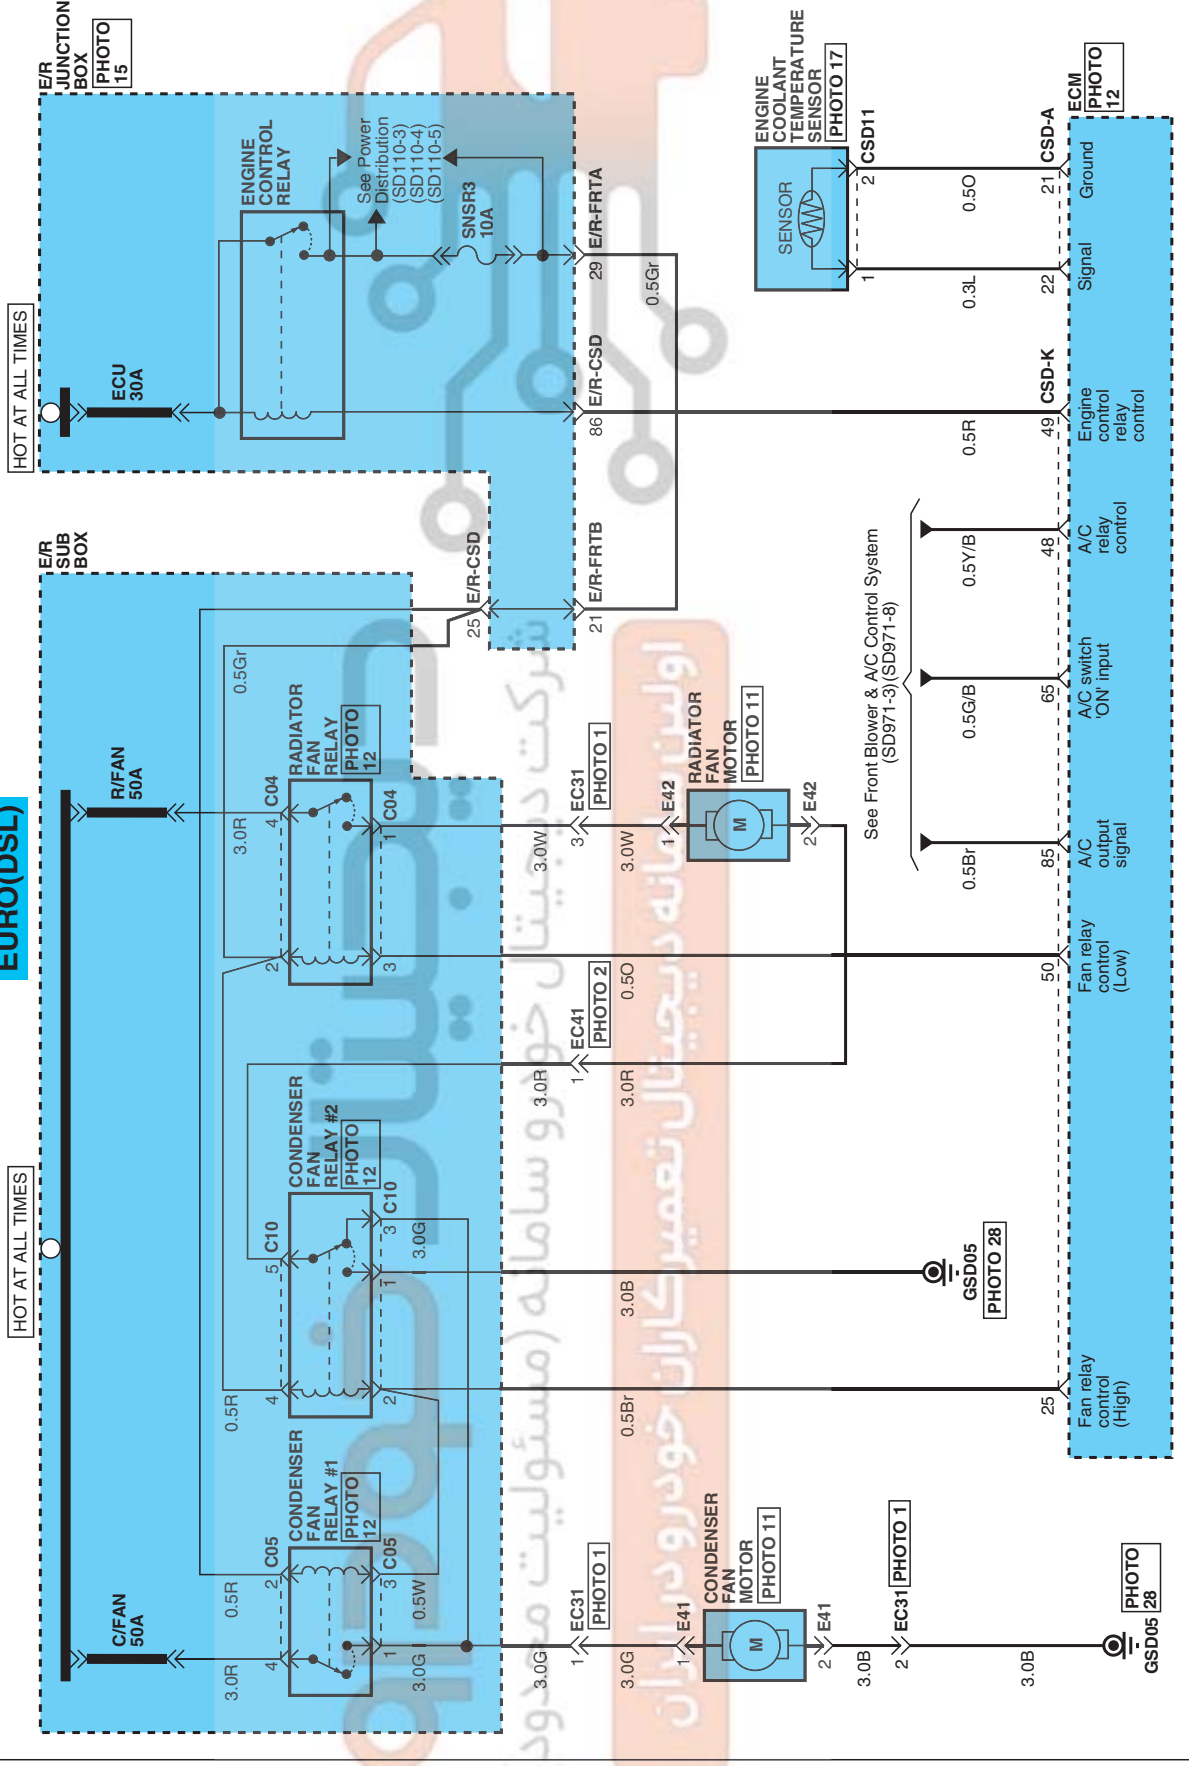

COOLING SYSTEM E85C0414

Cooling System (1)

SD253-1

EXCEPT EURO(DSL) & GSL

E85C0414

COOLING SYSTEM

Cooling System (2)

SD253-2

EURO(DSL)

COOLING SYSTEM

Cooling System (3)

SD253-3

CLG-A

PKD\_ECU\_80F\_GR\_3

CLG-B

PKD\_ECU\_80F\_B\_4

CSD-A

AMP\_ECU\_60F\_B

CSD-K

AMP\_ECU\_94F\_B

CLG11

CSD11

C04

C05