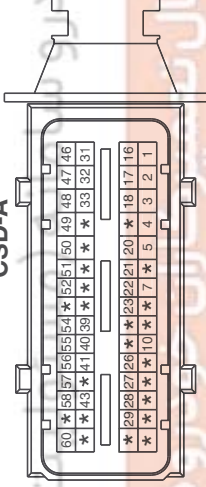

COOLING SYSTEM E85C0414

Cooling System (1)

SD253-1

EXCEPT EURO(DSL) & GSL

E85C0414

COOLING SYSTEM

Cooling System (2)

SD253-2

EURO(DSL)

COOLING SYSTEM

Cooling System (3)

SD253-3

CLG-A

PKD\_ECU\_80F\_GR\_3

CLG-B

PKD\_ECU\_80F\_B\_4

CSD-A

AMP\_ECU\_60F\_B

CSD-K

AMP\_ECU\_94F\_B

CLG11

CSD11

C04

C05