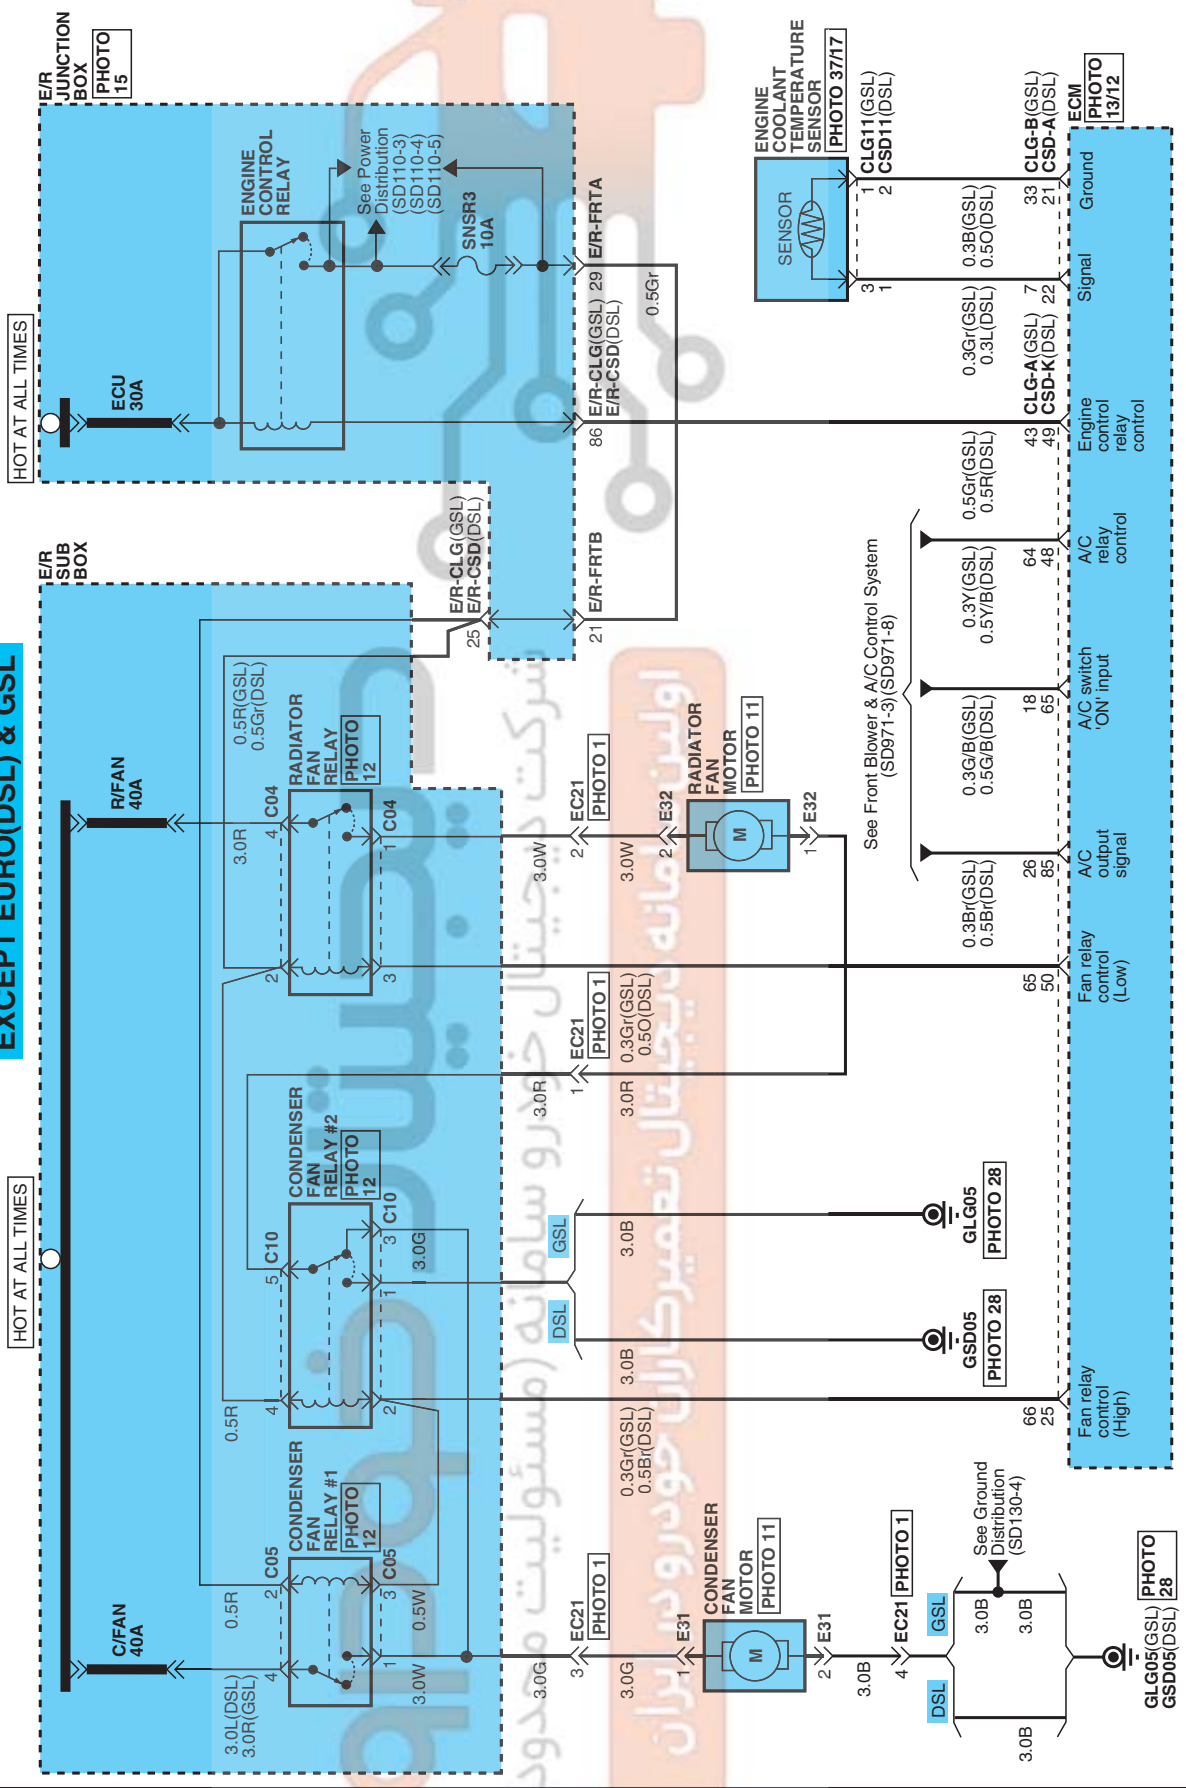

COOLING SYSTEM E85C0414

Cooling System (1)

SD253-1

EXCEPT EURO(DSL) & GSL

E85C0414

COOLING SYSTEM

Cooling System (2)

SD253-2

EURO(DSL)

COOLING SYSTEM

Cooling System (3)

SD253-3

CLG-A

PKD\_ECU\_80F\_GR\_3

CLG-B

PKD\_ECU\_80F\_B\_4

CSD-A

AMP\_ECU\_60F\_B

CSD-K

AMP\_ECU\_94F\_B

CLG11

CSD11

C04

C05