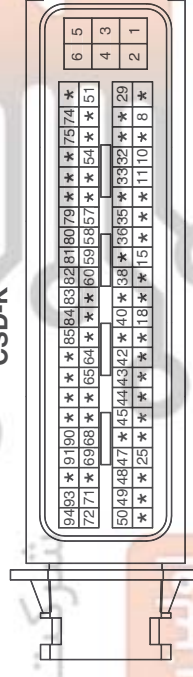

COOLING SYSTEM E85C0414

Cooling System (1)

SD253-1

EXCEPT EURO(DSL) & GSL

E85C0414

COOLING SYSTEM

Cooling System (2)

SD253-2

EURO(DSL)

COOLING SYSTEM

Cooling System (3)

SD253-3

CLG-A

PKD\_ECU\_80F\_GR\_3

CLG-B

PKD\_ECU\_80F\_B\_4

CSD-A

AMP\_ECU\_60F\_B

CSD-K

AMP\_ECU\_94F\_B

CLG11

CSD11

C04

C05