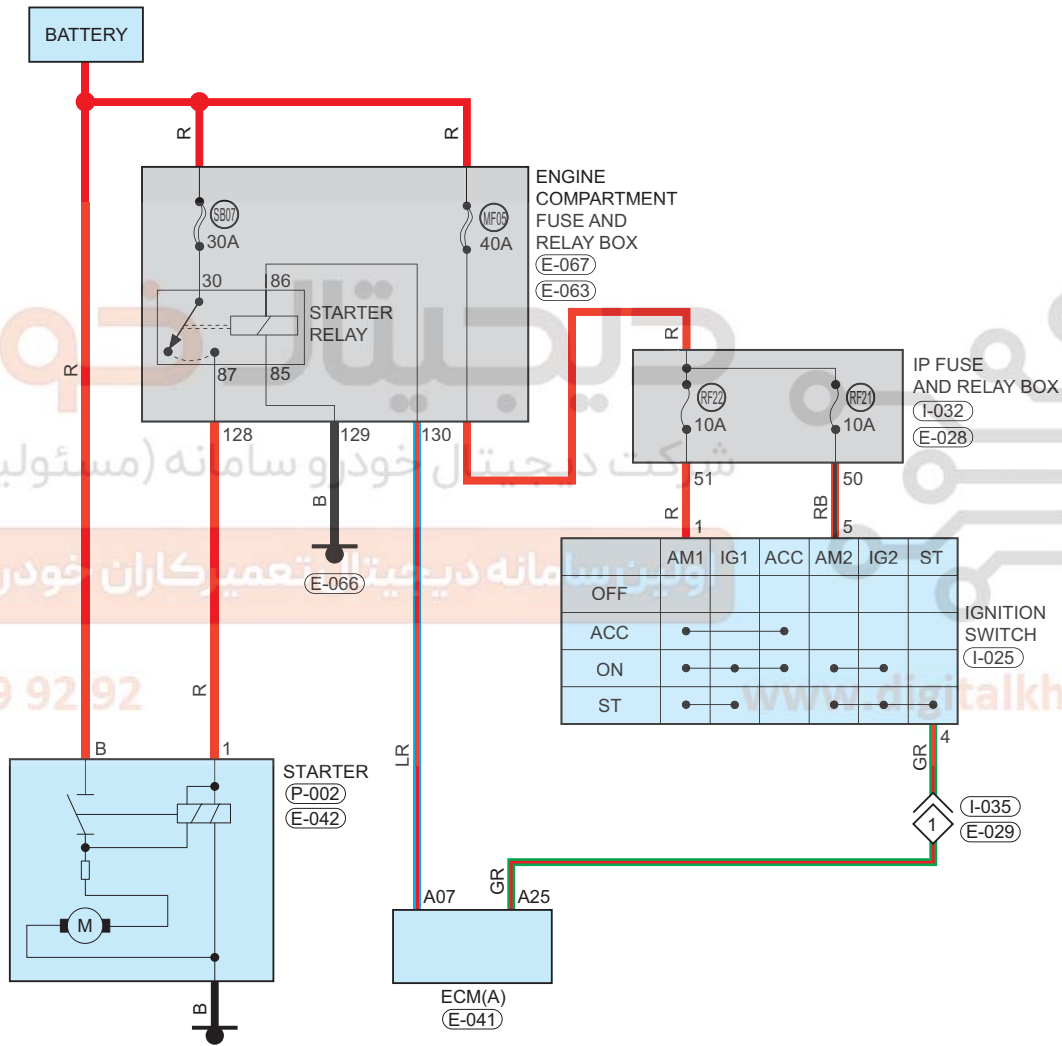

SQRD4G15B Starting System

Circuit Diagram (Page 1 of 2)

MT

02 09

EA13T090180

Parts Location

Connector Code	See Page	Connector Code	See Page	Connector Code	See Page
E-067	08-5 (MT) 08-7 (AT)	E-063	08-5 (MT) 08-7 (AT)	E-066	08-5 (MT) 08-7 (AT)
P-002	08-9	E-042	08-5 (MT) 08-7 (AT)	E-041	08-5 (MT) 08-7 (AT)
I-025	08-10	E-028	08-5 (MT) 08-7 (AT)	I-032	08-10

Fuse and Relay

Fuse/Relay	See Page	Fuse and Relay Box
SB07	06-2	Engine Compartment Fuse and Relay Box
MF05	06-2	Engine Compartment Fuse and Relay Box
RF22	06-10	IP Fuse and Relay Box
RF21	06-10	IP Fuse and Relay Box
Starter Relay	06-2	Engine Compartment Fuse and Relay Box

Location of Junction Connector

Connector Code	See Page	Connector Code	See Page	Connector Code	See Page
I-035, E-029	08-10, 08-5 (MT) 08-10, 08-7 (AT)				

Form of Connector

Connector Code	See Page	Connector Code	See Page	Connector Code	See Page
E-067	12-6	E-063	12-5	E-066	12-5
P-002	12-16	E-042	12-4	E-041	12-4
I-025	12-8	E-028	12-3	I-032	12-9
I-035, E-029	12-9				

Circuit Diagram (Page 2 of 2)

4AT

02 09

www.digitalkhodro.com

EA13T090190

Parts Location

Connector Code	See Page	Connector Code	See Page	Connector Code	See Page
E-067	08-5 (MT) 08-7 (AT)	E-063	08-5 (MT) 08-7 (AT)	E-066	08-5 (MT) 08-7 (AT)
P-002	08-9	E-042	08-5 (MT) 08-7 (AT)	E-041	08-5 (MT) 08-7 (AT)
E-073	08-5 (MT) 08-7 (AT)	I-025	08-10	E-028	08-5 (MT) 08-7 (AT)
I-032	08-10				