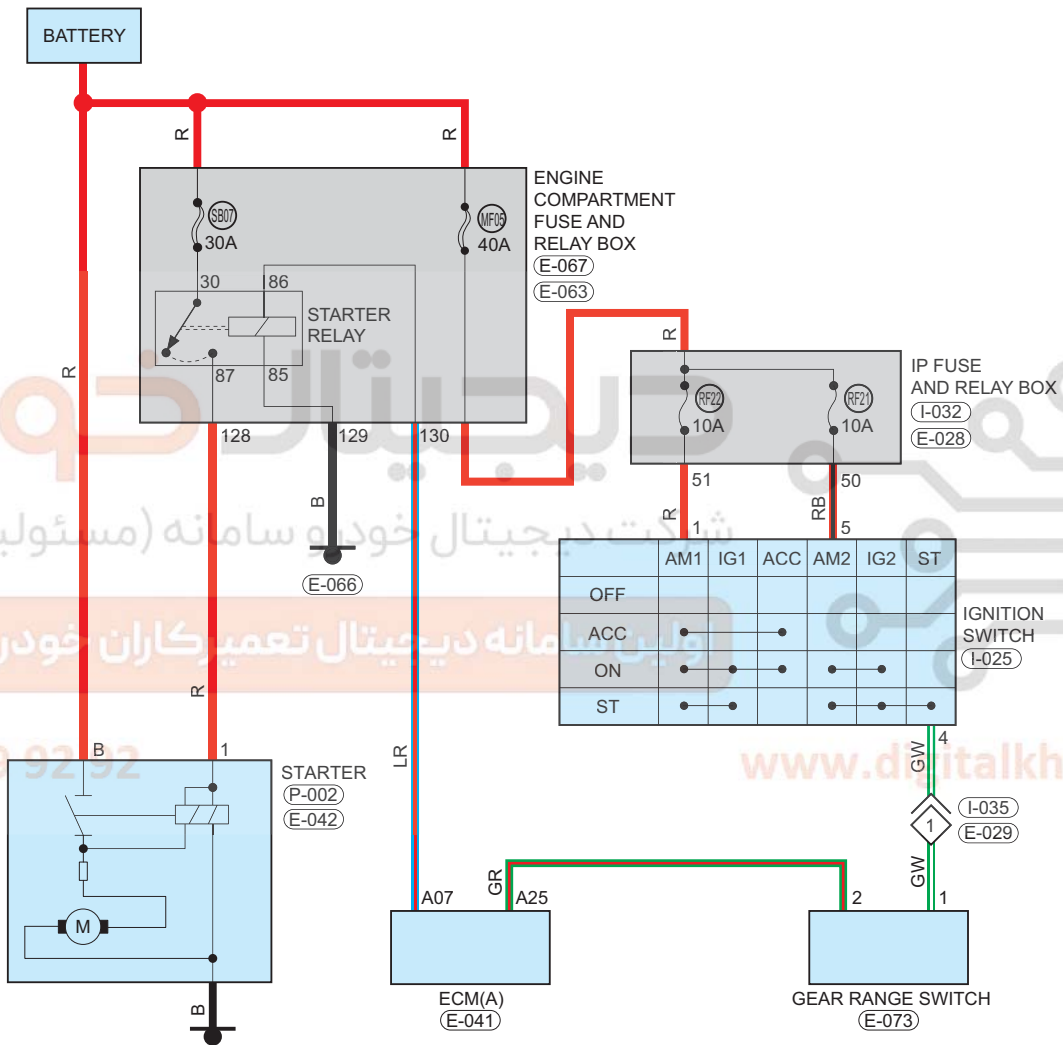

SQRD4G15B Starting System

Circuit Diagram (Page 1 of 2)

MT

02 09

EA13T090180

Parts Location

Connector Code	See Page	Connector Code	See Page	Connector Code	See Page
E-067	08-5 (MT) 08-7 (AT)	E-063	08-5 (MT) 08-7 (AT)	E-066	08-5 (MT) 08-7 (AT)
P-002	08-9	E-042	08-5 (MT) 08-7 (AT)	E-041	08-5 (MT) 08-7 (AT)
I-025	08-10	E-028	08-5 (MT) 08-7 (AT)	I-032	08-10

Fuse and Relay

Fuse/Relay	See Page	Fuse and Relay Box
SB07	06-2	Engine Compartment Fuse and Relay Box
MF05	06-2	Engine Compartment Fuse and Relay Box
RF22	06-10	IP Fuse and Relay Box
RF21	06-10	IP Fuse and Relay Box
Starter Relay	06-2	Engine Compartment Fuse and Relay Box

Location of Junction Connector

Connector Code	See Page	Connector Code	See Page	Connector Code	See Page
I-035, E-029	08-10, 08-5 (MT) 08-10, 08-7 (AT)				

Form of Connector

Connector Code	See Page	Connector Code	See Page	Connector Code	See Page
E-067	12-6	E-063	12-5	E-066	12-5
P-002	12-16	E-042	12-4	E-041	12-4
I-025	12-8	E-028	12-3	I-032	12-9
I-035, E-029	12-9				

Circuit Diagram (Page 2 of 2)

4AT

02 09

www.digitalkhodro.com

EA13T090190

Parts Location

Connector Code	See Page	Connector Code	See Page	Connector Code	See Page
E-067	08-5 (MT) 08-7 (AT)	E-063	08-5 (MT) 08-7 (AT)	E-066	08-5 (MT) 08-7 (AT)
P-002	08-9	E-042	08-5 (MT) 08-7 (AT)	E-041	08-5 (MT) 08-7 (AT)
E-073	08-5 (MT) 08-7 (AT)	I-025	08-10	E-028	08-5 (MT) 08-7 (AT)
I-032	08-10				