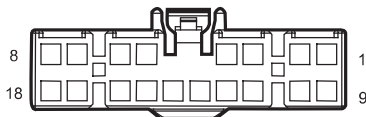

M03 Cabin Fuse Box N