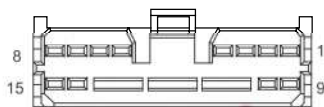

I3_EM Engine W.H. Connector 3
Connecting Main W.H.