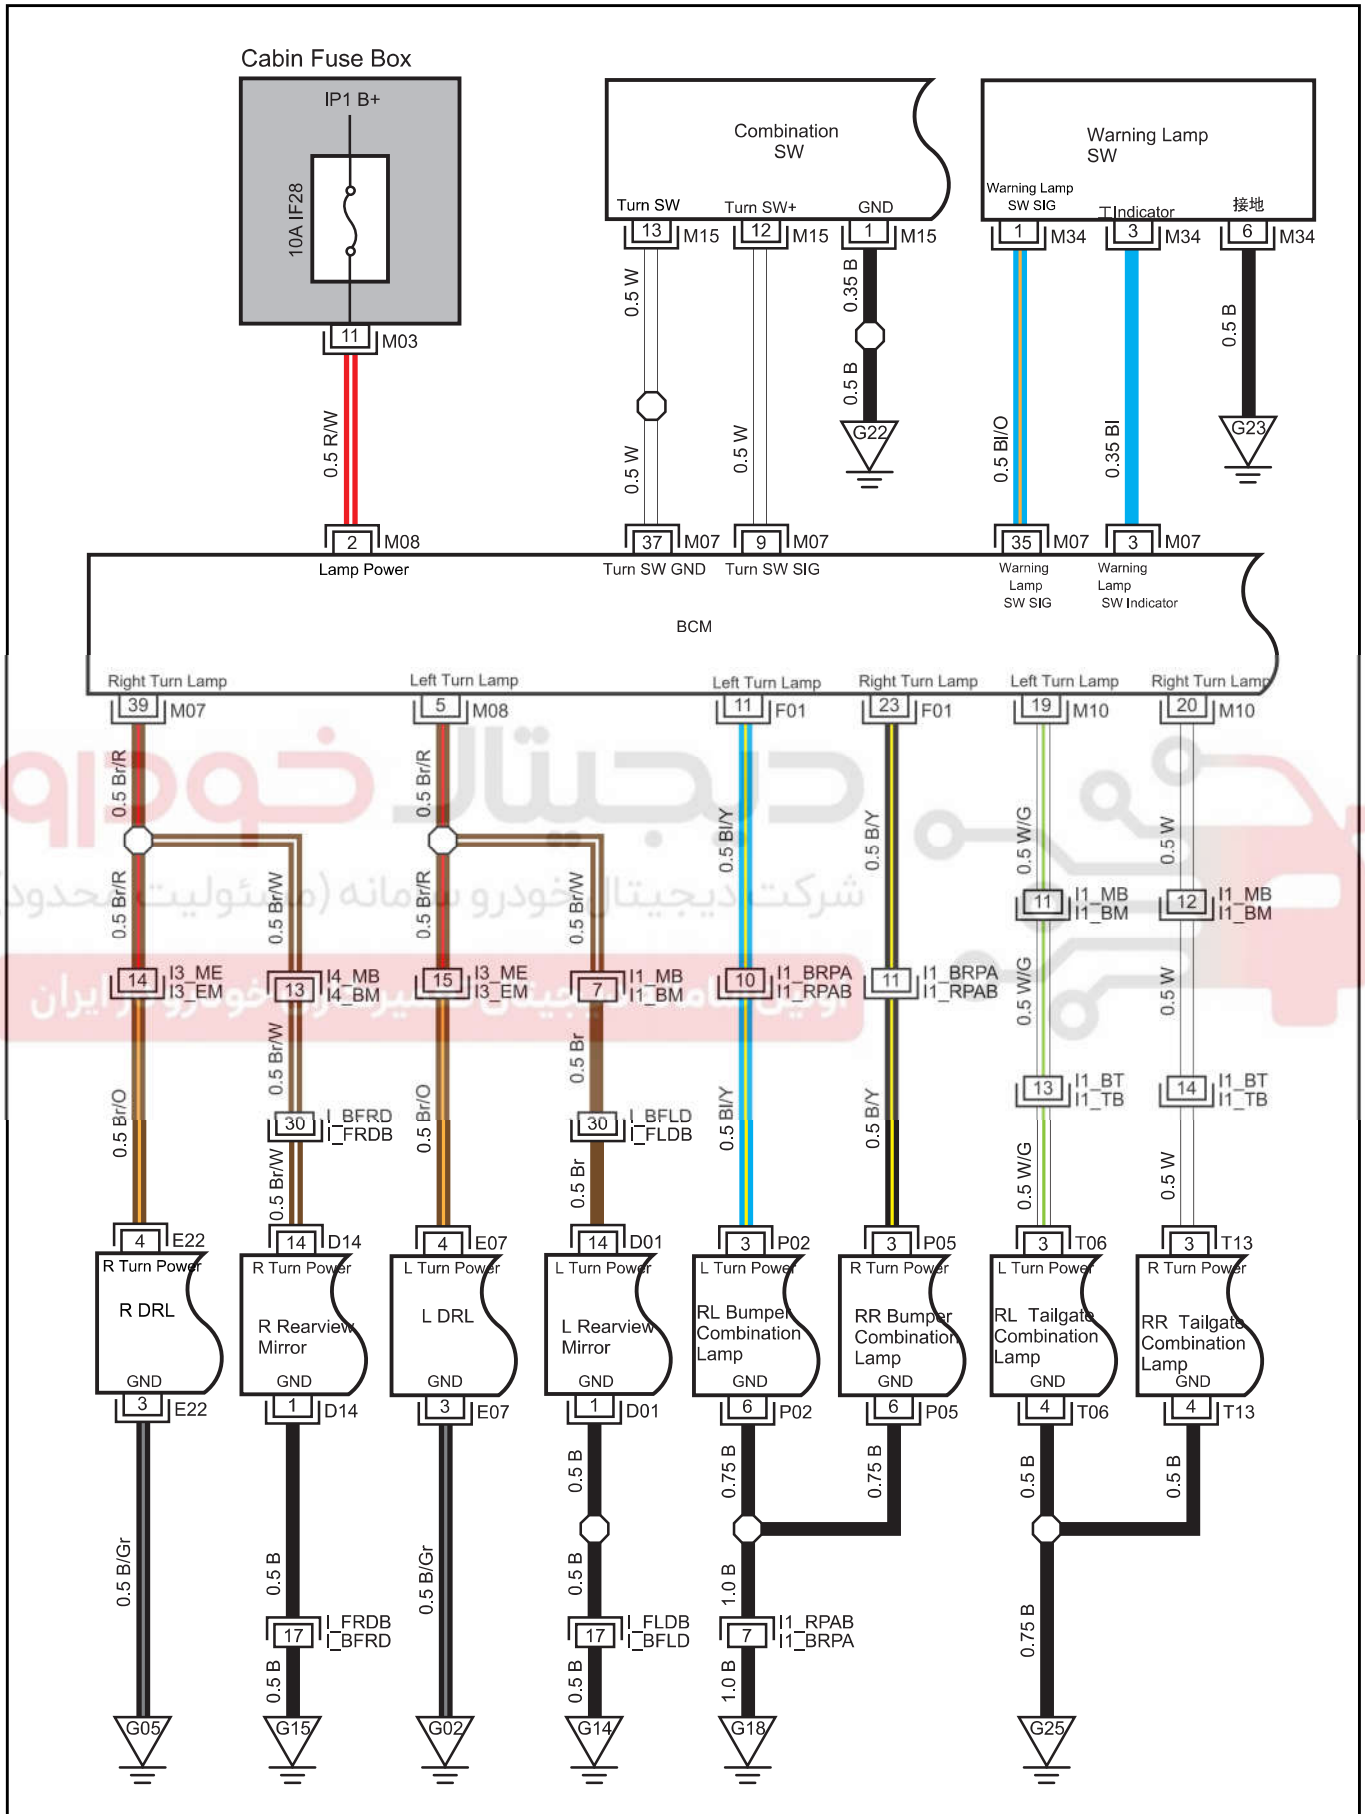

Turn Lamp

Connector	Name	Page
D01	Left Rearview Mirror	29
D14	Right Rearview Mirror	31
E07	Left Daytime Running Lamp	16
E22	Right Daytime Running Lamp	17
F01	BCM C2	25
M03	Cabin Fuse Box N	20
M07	BCM C1	20
M08	BCM C3	20
M10	BCM C5	20
M15	Combination SW- Light	20
M34	Warning Lamp	21
P02	RL Bumper Combination Lamp	36
P05	RR Bumper Combination Lamp	36
T06	RL Tailgate Combination Lamp	34
T13	RR Tailgate Combination Lamp	34
G02	Engine W.H. GND 2(terminal 1)	40
G05	Engine W.H. GND 5(terminal 1)	40
G14	Body W.H. GND 3(terminal 1)	42
G15	Body W.H. GND 4(terminal 1)	42
G18	Body W.H. GND 7(terminal 1)	42
G22	Main W.H. GND 3(terminal 1)	41
G23	Main W.H. GND 4(terminal 1)	41
G25	Tailgate W.H. GND(terminal 1)	43
I1_BM	Body W.H. Connector 1 Connecting Main W.H.	25
I1_BRPA	Body W.H. Connector 1 Connecting Reversing Radar W.H.	25
I1_BT	Body W.H. Connector 1 Connecting Tailgate W.H.	25
I1_MB	Main W.H. Connector 1 Connecting Body W.H.	21
I1_RPAB	Reversing Radar W.H.Connector 1 Connecting Body W.H.	36
I1_TB	Tailgate W.H. Connector 1 Connecting Body W.H.	34
I3_EM	Engine W.H. Connector 3 Connecting Main W.H.	16
I3_ME	Main W.H. Connector 3 Connecting Engine W.H.	21
I4_BM	Body W.H. Connector 4 Connecting Main W.H.	27
I4_MB	Main W.H. Connector 4 Connecting Body W.H.	20
I_BFLD	Body W.H. Connector Connecting FL Door W.H.	25
I_BFRD	Body W.H. Connector Connecting FR Door W.H.	26
I_FLDB	FL Door W.H. Connector Connecting Body W.H.	29
I_FRDB	FR Door W.H. Connector Connecting Body W.H.	31

M03 Cabin Fuse Box N

M15 Combination SW-Light

M34 Warning Lamp

G22 Main W.H. GND 3 (terminal 1)

G23 Main W.H. GND 4(terminal 1)

M07 BCM C1

M08 BCM C3

M08 BCM C3

F01 BCM C2

I1_MB Main W.H. Connector 1
Connecting Body W.H.

I1_BM Body W.H. Connector 1
Connecting Main W.H.

E22 Right DRL

I1_BRPA Body W.H. Connector 1
Connecting Reversing Radar W.H.

I1_RPAB Reversing Radar
W.H.Connector 1 Connecting Body W.H.