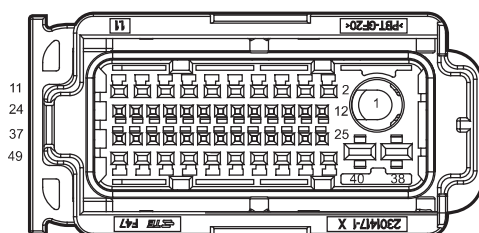

F01 BCM C2

I1_MB Main W.H. Connector 1
Connecting Body W.H.

I1_BM Body W.H. Connector 1
Connecting Main W.H.

E22 Right DRL

I1_BRPA Body W.H. Connector 1
Connecting Reversing Radar W.H.

I1_RPAB Reversing Radar
W.H.Connector 1 Connecting Body W.H.

I3_ME Main W.H. Connector 3
Connecting Engine W.H.

I3_EM Engine W.H. Connector 3
Connecting Main W.H.

I4_BM Body W.H. Connector 4
Connecting Main W.H.

I4_MB Main W.H. Connector 4
Connecting Body W.H.

I_BFRD Body W.H. Connector Connecting FR Door W.H.

D14 Right Rearview Mirror

I_FRDB FR Door W.H. Connector
Connecting Body W.H.

E07 Left DRL

I_BFLD Body W.H. Connector
Connecting FL Door W.H.

I1_TB Tailgate W.H. Connector 1
Connecting Body W.H.

I_FLDB FL Door W.H. Connector
Connecting Body W.H.