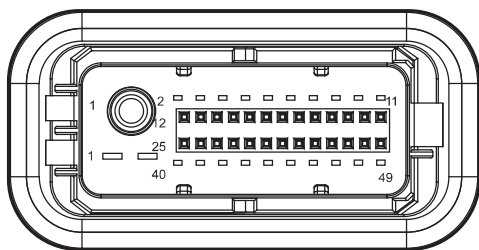

I3_ME Main W.H. Connector 3
Connecting Engine W.H.

I3_EM Engine W.H. Connector 3
Connecting Main W.H.

I4_BM Body W.H. Connector 4
Connecting Main W.H.

I4_MB Main W.H. Connector 4
Connecting Body W.H.

I_BFRD Body W.H. Connector Connecting FR Door W.H.

D14 Right Rearview Mirror

I_FRDB FR Door W.H. Connector
Connecting Body W.H.

E07 Left DRL

I_BFLD Body W.H. Connector
Connecting FL Door W.H.

I1_TB Tailgate W.H. Connector 1
Connecting Body W.H.

I_FLDB FL Door W.H. Connector
Connecting Body W.H.

D01 Left Rearview Mirror

I1_BT Body W.H. Connector 1 Connecting Tailgate W.H.

P02 RL Bumper Combination Lamp

P05 RR Bumper Combination Lamp

T06 RL Tailgate Combination Lamp

T13 RR Tailgate Combination Lamp