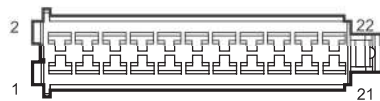

Turn Lamp

Connector	Name	Page
D01	Left Rearview Mirror	29
D14	Right Rearview Mirror	31
E07	Left Daytime Running Lamp	16
E22	Right Daytime Running Lamp	17
F01	BCM C2	25
M03	Cabin Fuse Box N	20
M07	BCM C1	20
M08	BCM C3	20
M10	BCM C5	20
M15	Combination SW- Light	20
M34	Warning Lamp	21
P02	RL Bumper Combination Lamp	36
P05	RR Bumper Combination Lamp	36
T06	RL Tailgate Combination Lamp	34
T13	RR Tailgate Combination Lamp	34
G02	Engine W.H. GND 2(terminal 1)	40
G05	Engine W.H. GND 5(terminal 1)	40
G14	Body W.H. GND 3(terminal 1)	42
G15	Body W.H. GND 4(terminal 1)	42
G18	Body W.H. GND 7(terminal 1)	42
G22	Main W.H. GND 3(terminal 1)	41
G23	Main W.H. GND 4(terminal 1)	41
G25	Tailgate W.H. GND(terminal 1)	43
I1_BM	Body W.H. Connector 1 Connecting Main W.H.	25
I1_BRPA	Body W.H. Connector 1 Connecting Reversing Radar W.H.	25
I1_BT	Body W.H. Connector 1 Connecting Tailgate W.H.	25
I1_MB	Main W.H. Connector 1 Connecting Body W.H.	21
I1_RPAB	Reversing Radar W.H.Connector 1 Connecting Body W.H.	36
I1_TB	Tailgate W.H. Connector 1 Connecting Body W.H.	34
I3_EM	Engine W.H. Connector 3 Connecting Main W.H.	16
I3_ME	Main W.H. Connector 3 Connecting Engine W.H.	21
I4_BM	Body W.H. Connector 4 Connecting Main W.H.	27
I4_MB	Main W.H. Connector 4 Connecting Body W.H.	20
I_BFLD	Body W.H. Connector Connecting FL Door W.H.	25
I_BFRD	Body W.H. Connector Connecting FR Door W.H.	26
I_FLDB	FL Door W.H. Connector Connecting Body W.H.	29
I_FRDB	FR Door W.H. Connector Connecting Body W.H.	31

M03 Cabin Fuse Box N

M15 Combination SW-Light

M34 Warning Lamp

G22 Main W.H. GND 3 (terminal 1)

G23 Main W.H. GND 4(terminal 1)

M07 BCM C1

M08 BCM C3

M08 BCM C3

F01 BCM C2

I1_MB Main W.H. Connector 1
Connecting Body W.H.

I1_BM Body W.H. Connector 1
Connecting Main W.H.

E22 Right DRL

I1_BRPA Body W.H. Connector 1
Connecting Reversing Radar W.H.

I1_RPAB Reversing Radar
W.H.Connector 1 Connecting Body W.H.