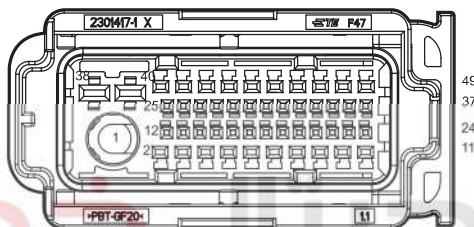

I3_ME Main W.H. Connector 3
Connecting Engine W.H.

I3_EM Engine W.H. Connector 3
Connecting Main W.H.

I4_BM Body W.H. Connector 4
Connecting Main W.H.

I4_MB Main W.H. Connector 4
Connecting Body W.H.

I_BFRD Body W.H. Connector Connecting FR Door W.H.

D14 Right Rearview Mirror

I_FRDB FR Door W.H. Connector
Connecting Body W.H.

E07 Left DRL

I_BFLD Body W.H. Connector
Connecting FL Door W.H.

I1_TB Tailgate W.H. Connector 1
Connecting Body W.H.

I_FLDB FL Door W.H. Connector
Connecting Body W.H.