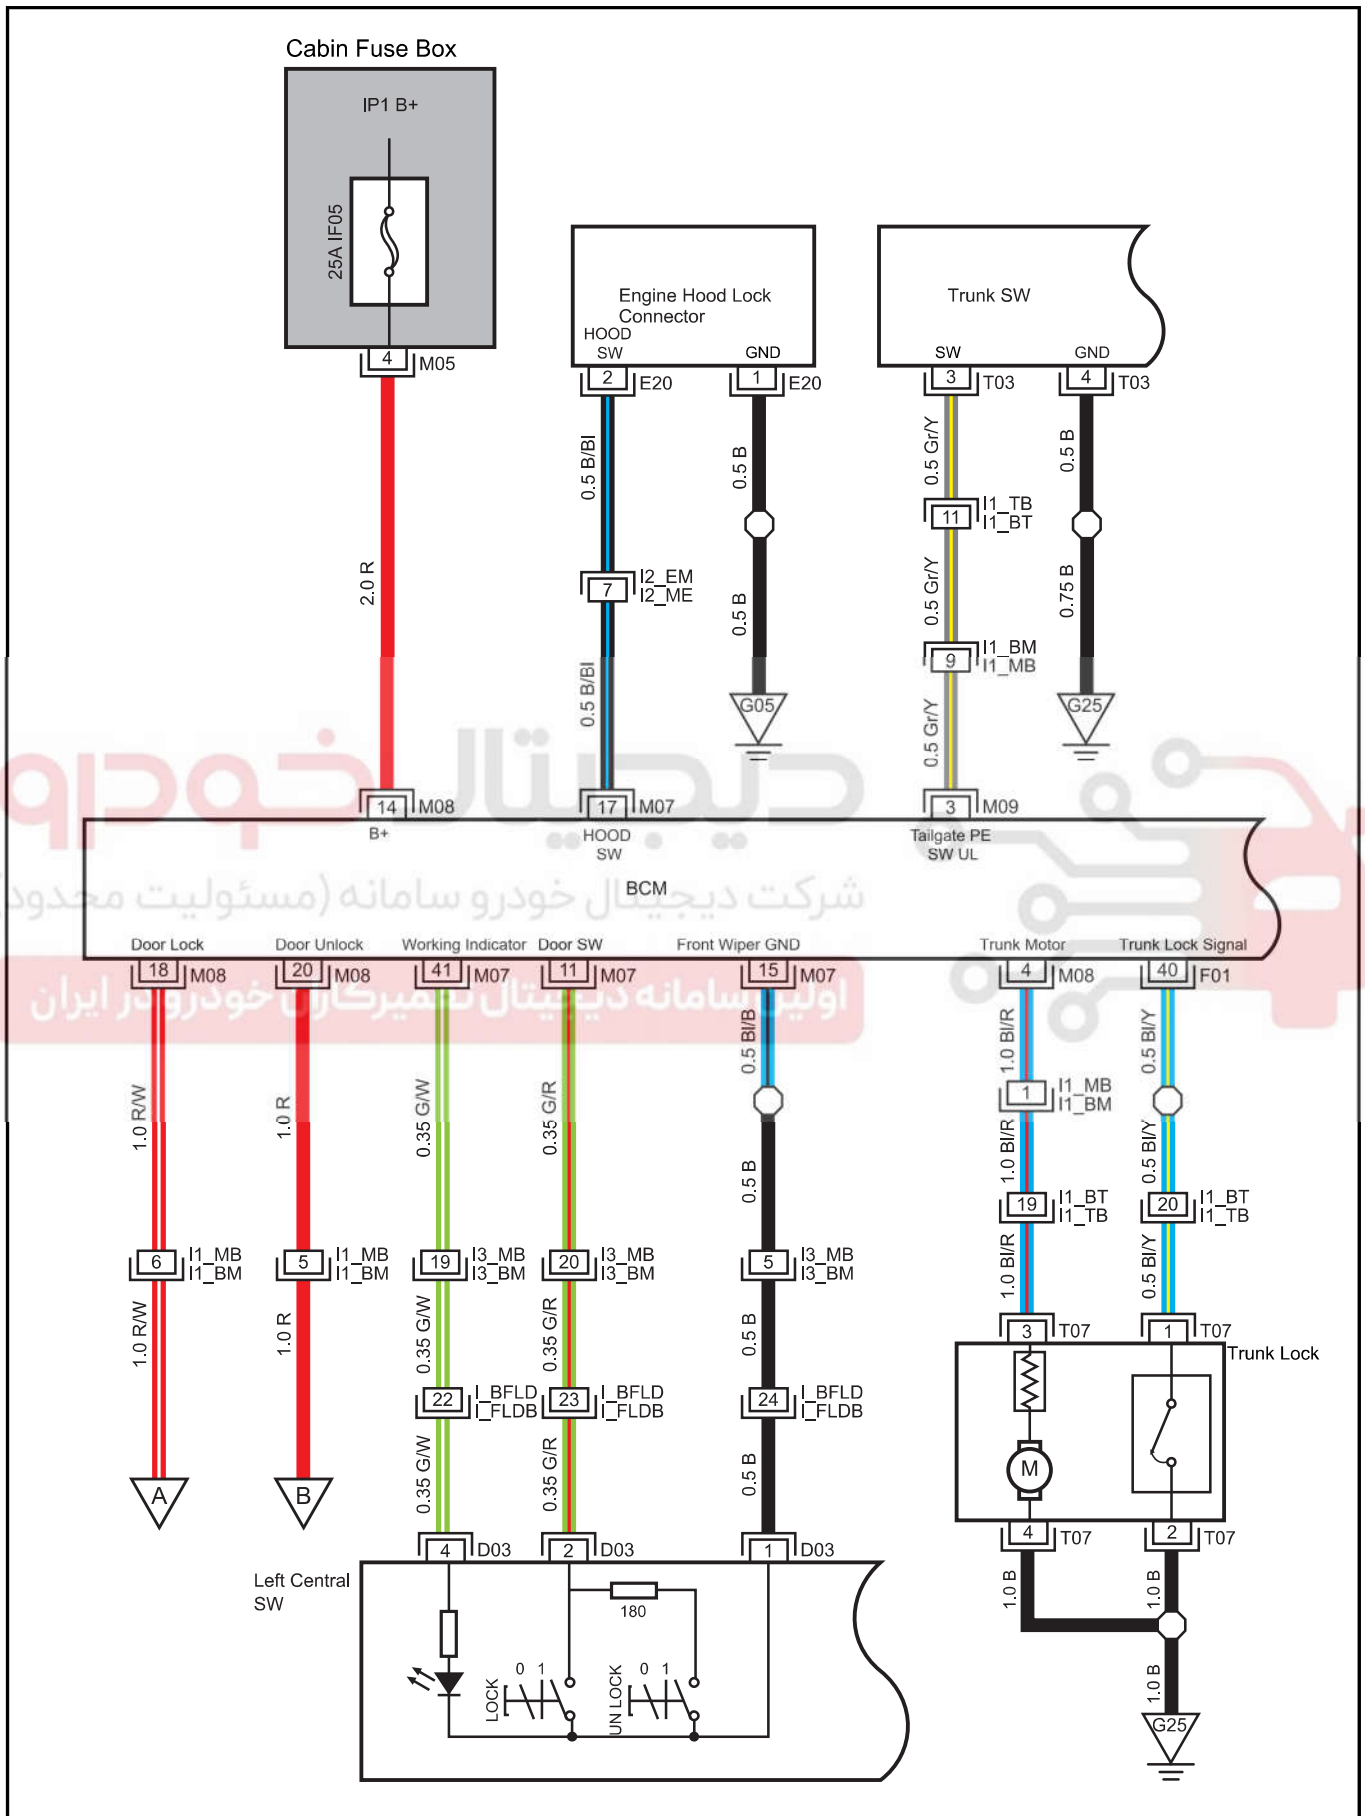

Door Lock1

Connector	Name	页码
D05	FL Door Lock	29
D11	FR Door Lock	31
D19	RL Door Lock	30
D24	RR Door Lock	32
F01	BCM C2	25
F50	Fuel Tank Cap Actuator	25
G14	Main W.H. GND 3(terminal 1)	42
I_BFLD	Body W.H. Connector Connecting FL Door W.H.	25
I_BFRD	Body W.H. Connector Connecting FR Door W.H.	26
I_BRLD	Body W.H. Connector Connecting RL Door W.H.	25
I_BRRD	Body W.H. Connector Connecting RR Door W.H.	27
I_FLDB	FL Door W.H. Connector Connecting Body W.H.	29
I_FRDB	FR Door W.H. Connector Connecting Body W.H.	31
I_RLDB	RL Door W.H. Connector Connecting Body W.H.	30
I_RRDB	RR Door W.H. Connector Connecting Body W.H.	32

I_BRRD Body W.H. Connector Connecting RR Door W.H. F50 Fuel Tank Cap Actuator

I_RLDB RL Door W.H. Connector Connecting Body W.H.

I_BFRD Body W.H. Connector Connecting FR Door W.H.

I_BRLD Body W.H. Connector Connecting RL Door W.H.

Door Lock 2

Connector	Name	Page
D03	Left Central SW	29
E20	Engine Hood Lock Connector	17
F01	BCM C2	25
M05	Cabin Fuse Box M	20
M07	BCM C1	20
M08	BCM C3	20
M09	BCM C4	20
T03	Trunk SW	34
T07	Trunk Lock	34
G05	Engine W.H. GND 5(terminal 1)	40
G25	Tailgate W.H. GND(terminal 1)	43
I1_BM	Body W.H. Connector 1 Connecting Main W.H.	25
I1_BT	Body W.H. Connector 1 Connecting Tailgate W.H.	25
I1_MB	Main W.H. Connector 1 Connecting Body W.H.	21
I1_TB	Tailgate W.H. Connector 1 Connecting Body W.H.	34
I2_EM	Engine W.H. Connector 2 Connecting Main W.H.	16
I2_ME	Main W.H. Connector 2 Connecting Engine W.H.	21
I3_BM	Body W.H. Connector 3 Connecting Main W.H.	25
I3_MB	Main W.H. Connector 3 Connecting Body W.H.	21
I_BFLD	Body W.H. Connector Connecting FL Door W.H.	25
I_FLDB	FL Door W.H. Connector Connecting Body W.H.	29