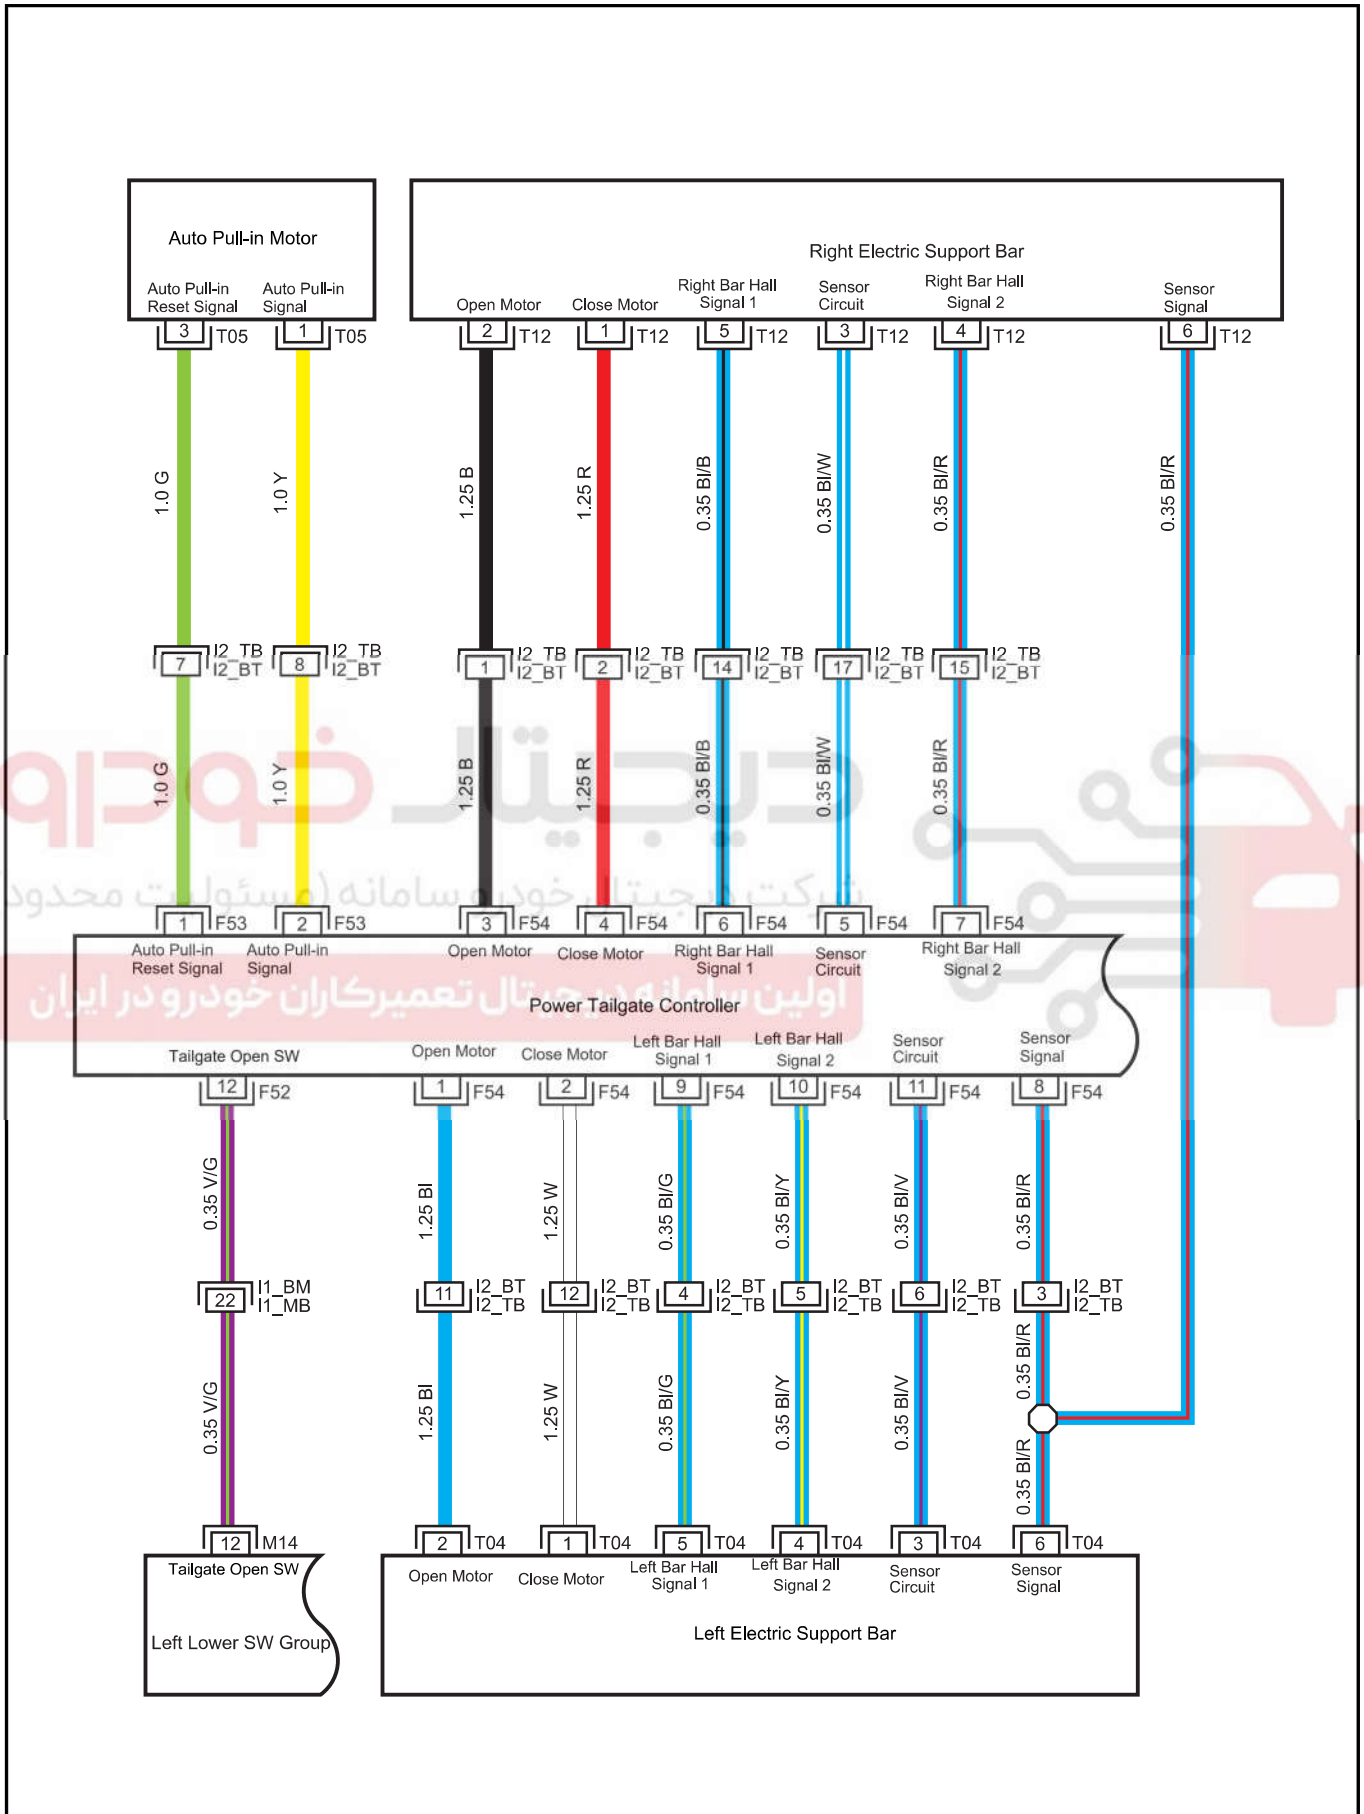

Door Lock 5- Power Tailgate