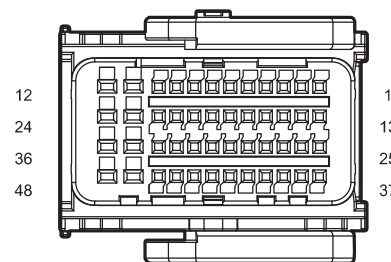

F54 Power Tailgate Controller 3

F01 BCM C2

I2_TB Tailgate W.H. Connector 2 Connecting Body W.H.

I2_BT Body W.H. Connector 2 Connecting Tailgate W.H.

T07 Trunk Lock

T11 Power Tailgate Buzzer

G25 Tailgate W.H. GND(terminal 1)

دیجیتال خودرو
شرکت دیجیتال خودرو سامانه (مسئولیت محدود)
اولین سامانه دیجیتال تعمیرکاران خودرو در ایران