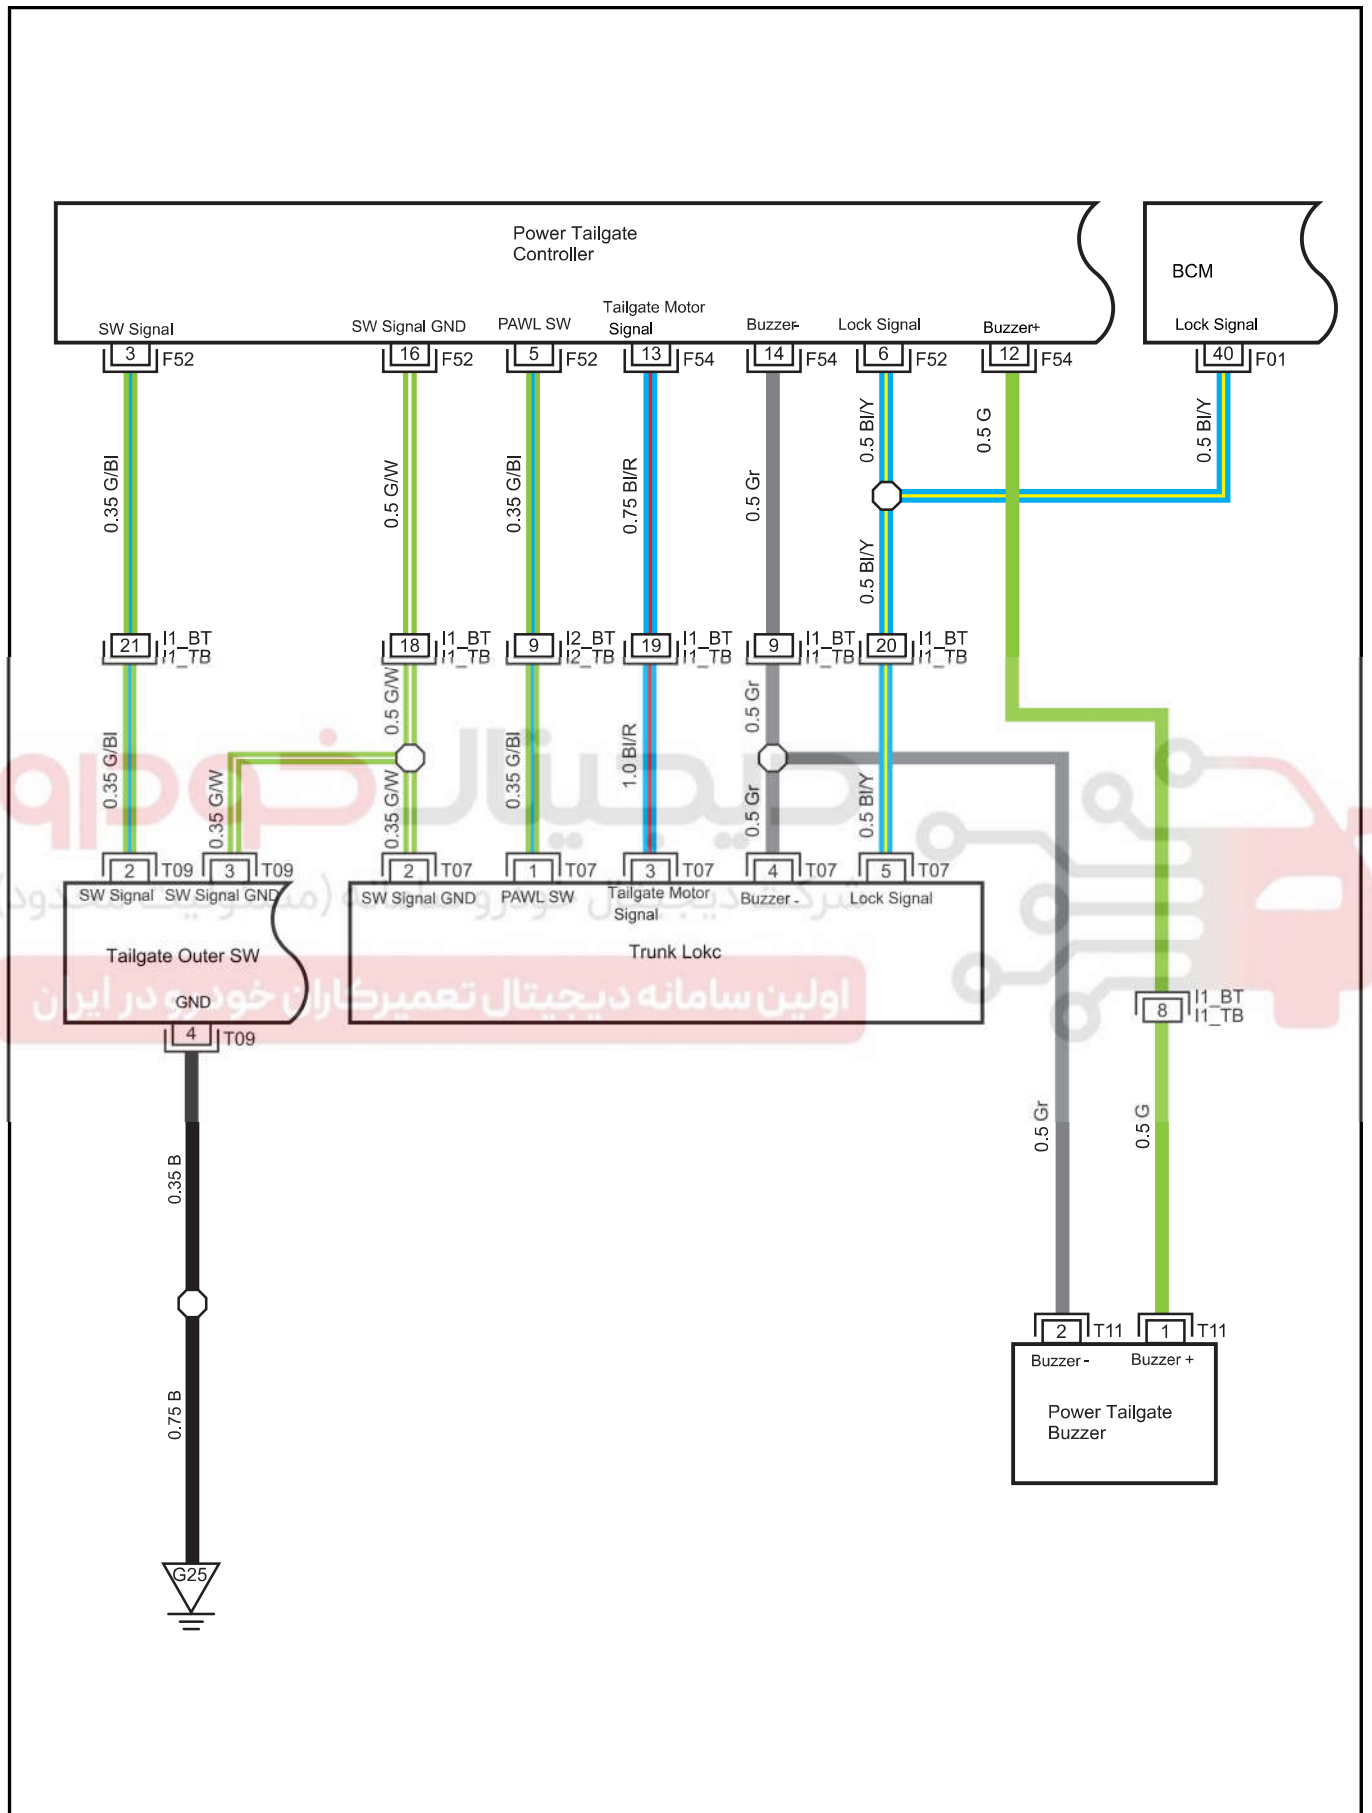

اولین سامانه دیجیتال تعمیرکاران خودرو در ایران

Door Lock 4-Power Tailgate

Cibbectir	Name	Page
F01	BCM C2	25
F52	Power Tailgate Controller	25
F54	Power Tailgate Controller 3	25
T07	Trunk Lock	34
T09	Tailgate Outer SW	34
T11	Power Tailgate Buzzer	34
G25	Tailgate W.H. GND (terminal 1)	43
I1_BT	Body W.H. Connector 1 Connecting Tailgate W.H.	25
I1_TB	Tailgate W.H. Connector 1 Connecting Body W.H.	34
I2_BT	Body W.H. Connector 2 Connecting Tailgate W.H.	25
I2_TB	Tailgate W.H. Connector 2 Connecting Body W.H.	34