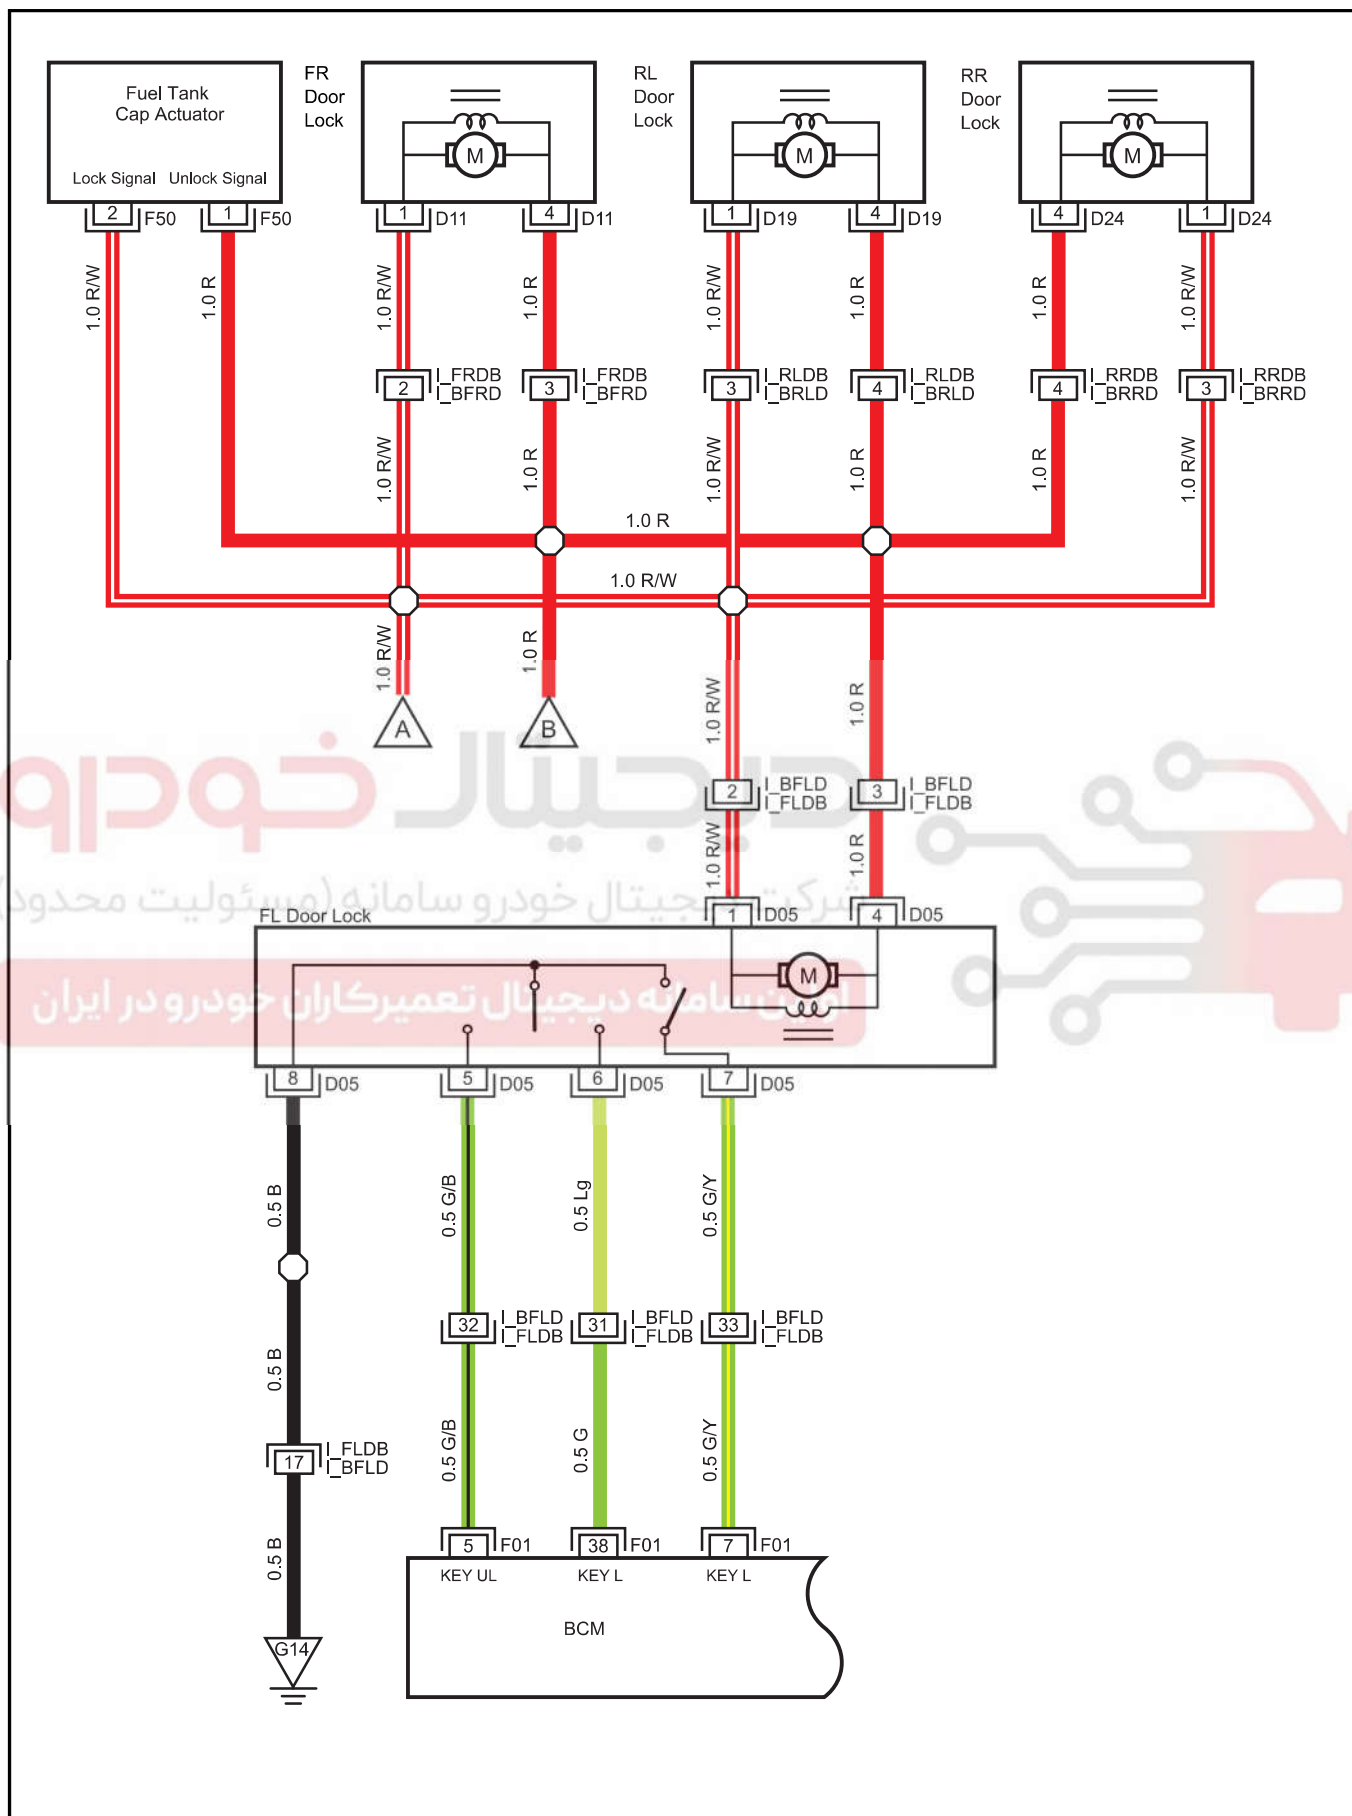

Door Lock1

Connector	Name	页码
D05	FL Door Lock	29
D11	FR Door Lock	31
D19	RL Door Lock	30
D24	RR Door Lock	32
F01	BCM C2	25
F50	Fuel Tank Cap Actuator	25
G14	Main W.H. GND 3(terminal 1)	42
I_BFLD	Body W.H. Connector Connecting FL Door W.H.	25
I_BFRD	Body W.H. Connector Connecting FR Door W.H.	26
I_BRLD	Body W.H. Connector Connecting RL Door W.H.	25
I_BRRD	Body W.H. Connector Connecting RR Door W.H.	27
I_FLDB	FL Door W.H. Connector Connecting Body W.H.	29
I_FRDB	FR Door W.H. Connector Connecting Body W.H.	31
I_RLDB	RL Door W.H. Connector Connecting Body W.H.	30
I_RRDB	RR Door W.H. Connector Connecting Body W.H.	32

I_BRRD Body W.H. Connector Connecting RR Door W.H. F50 Fuel Tank Cap Actuator

I_RLDB RL Door W.H. Connector Connecting Body W.H.

I_BFRD Body W.H. Connector Connecting FR Door W.H.

I_BRLD Body W.H. Connector Connecting RL Door W.H.

Door Lock 2

Connector	Name	Page
D03	Left Central SW	29
E20	Engine Hood Lock Connector	17
F01	BCM C2	25
M05	Cabin Fuse Box M	20
M07	BCM C1	20
M08	BCM C3	20
M09	BCM C4	20
T03	Trunk SW	34
T07	Trunk Lock	34
G05	Engine W.H. GND 5(terminal 1)	40
G25	Tailgate W.H. GND(terminal 1)	43
I1_BM	Body W.H. Connector 1 Connecting Main W.H.	25
I1_BT	Body W.H. Connector 1 Connecting Tailgate W.H.	25
I1_MB	Main W.H. Connector 1 Connecting Body W.H.	21
I1_TB	Tailgate W.H. Connector 1 Connecting Body W.H.	34
I2_EM	Engine W.H. Connector 2 Connecting Main W.H.	16
I2_ME	Main W.H. Connector 2 Connecting Engine W.H.	21
I3_BM	Body W.H. Connector 3 Connecting Main W.H.	25
I3_MB	Main W.H. Connector 3 Connecting Body W.H.	21
I_BFLD	Body W.H. Connector Connecting FL Door W.H.	25
I_FLDB	FL Door W.H. Connector Connecting Body W.H.	29