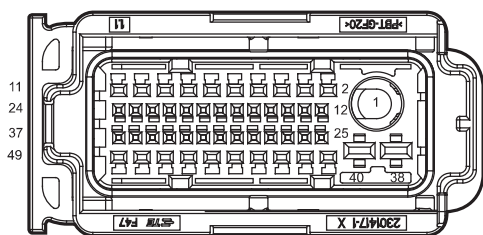

I_FRDB FR Door W.H. Connector Connecting Body W.H.