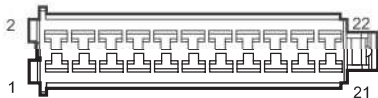

Door Lock 2

Connector	Name	Page
D03	Left Central SW	29
E20	Engine Hood Lock Connector	17
F01	BCM C2	25
M05	Cabin Fuse Box M	20
M07	BCM C1	20
M08	BCM C3	20
M09	BCM C4	20
T03	Trunk SW	34
T07	Trunk Lock	34
G05	Engine W.H. GND 5(terminal 1)	40
G25	Tailgate W.H. GND(terminal 1)	43
I1_BM	Body W.H. Connector 1 Connecting Main W.H.	25
I1_BT	Body W.H. Connector 1 Connecting Tailgate W.H.	25
I1_MB	Main W.H. Connector 1 Connecting Body W.H.	21
I1_TB	Tailgate W.H. Connector 1 Connecting Body W.H.	34
I2_EM	Engine W.H. Connector 2 Connecting Main W.H.	16
I2_ME	Main W.H. Connector 2 Connecting Engine W.H.	21
I3_BM	Body W.H. Connector 3 Connecting Main W.H.	25
I3_MB	Main W.H. Connector 3 Connecting Body W.H.	21
I_BFLD	Body W.H. Connector Connecting FL Door W.H.	25
I_FLDB	FL Door W.H. Connector Connecting Body W.H.	29

اولین سامانه دیجیتال تعمیرکاران خودرو در ایران

M05 Cabin Fuse Box M

E20 Engine Hood Lock Connector

I2_ME Main W.H. Connector 2 Connecting Engine W.H.

I2_EM Engine W.H. Connector 2 Connecting Main W.H.

M07 BCM C1

M08 BCM C3

F01 BCM C2

I1_MB Main W.H. Connector 1 Connecting Body W.H.

I1_BM Body W.H. Connector 1 Connecting Main W.H.

I1_BT Body W.H. Connector 1 Connecting Tailgate W.H.

I1_TB Tailgate W.H. Connector 1
Connecting Body W.H.