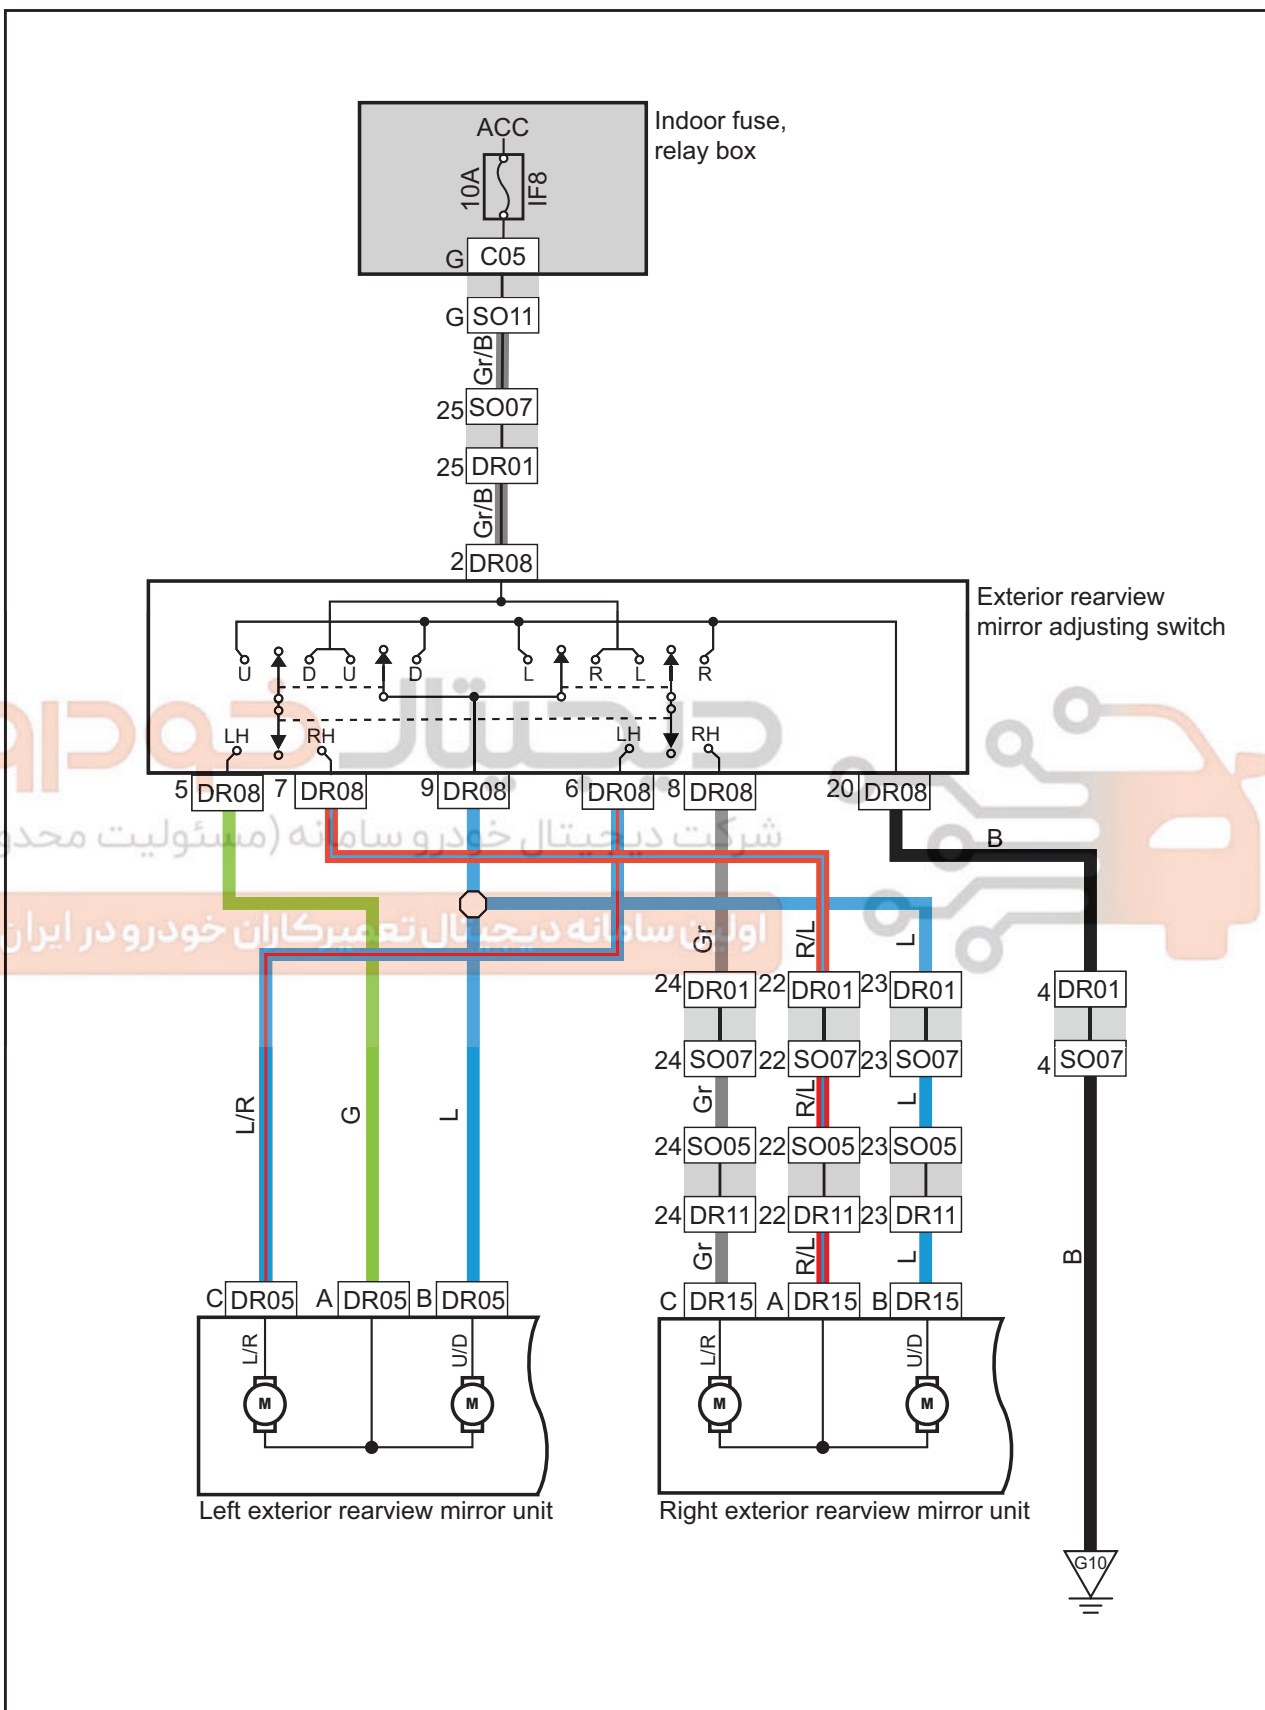

### Exterior rearview mirror control

Harness connector	Name	Pages
C05	Rear Connector of Indoor Fuse Box	17
DR01	Front left door connected to body harness connector	114
DR05	Harness connector of left exterior rearview mirror	114
DR08	Harness connector of front left power window switch	114
DR11	Front right door connected to body harness connector	114
DR15	Right exterior rearview mirror connector	114
SO05	To front right door harness connector	97/106
SO07	To front left door harness connector	97/106
SO11	To harness connector of indoor fuse & relay box	97/106
G10	Body harness grounding	126/127/128