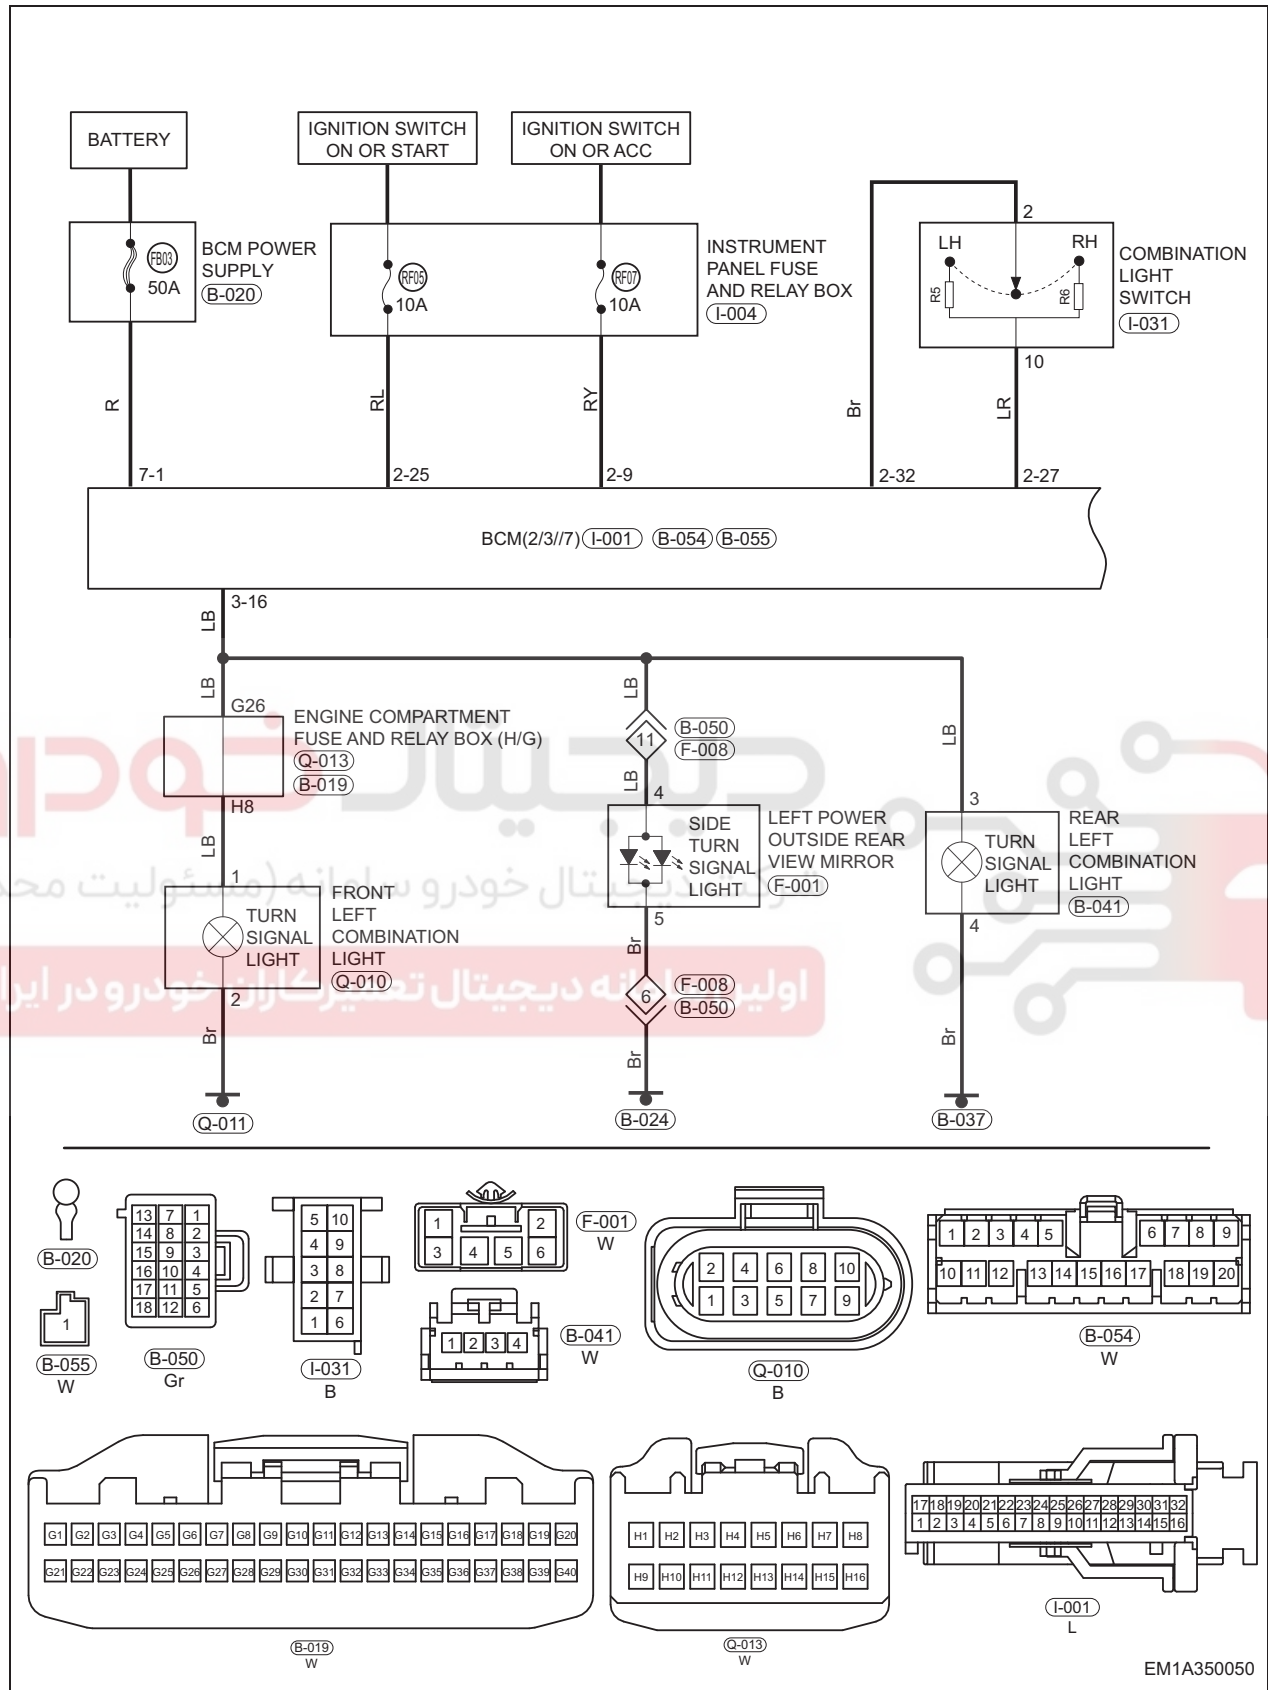

Turn Signal Light (Page 1 of 2)

EM1A350050

Turn Signal Light (Page 2 of 2)

36